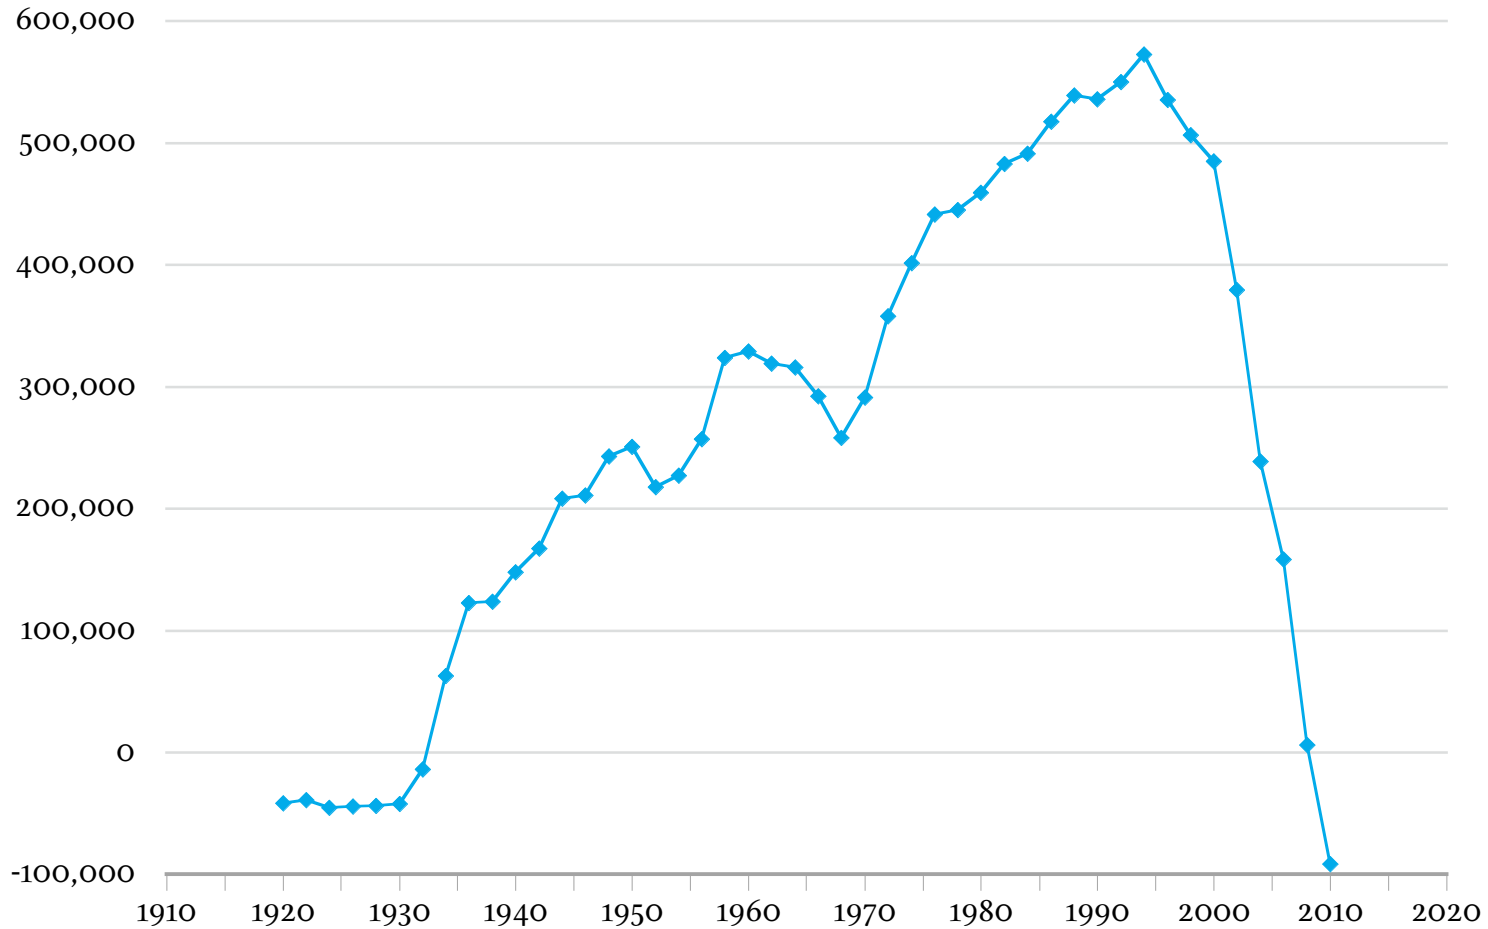

DEMOCRATIC CUMULATIVE MARGIN OF VICTORY IN MONTANA CONGRESSIONAL ELECTIONS 1920 – 2010

By James Conner, www.flatheadmemo.com • MT SecST & U.S. House Clerk data