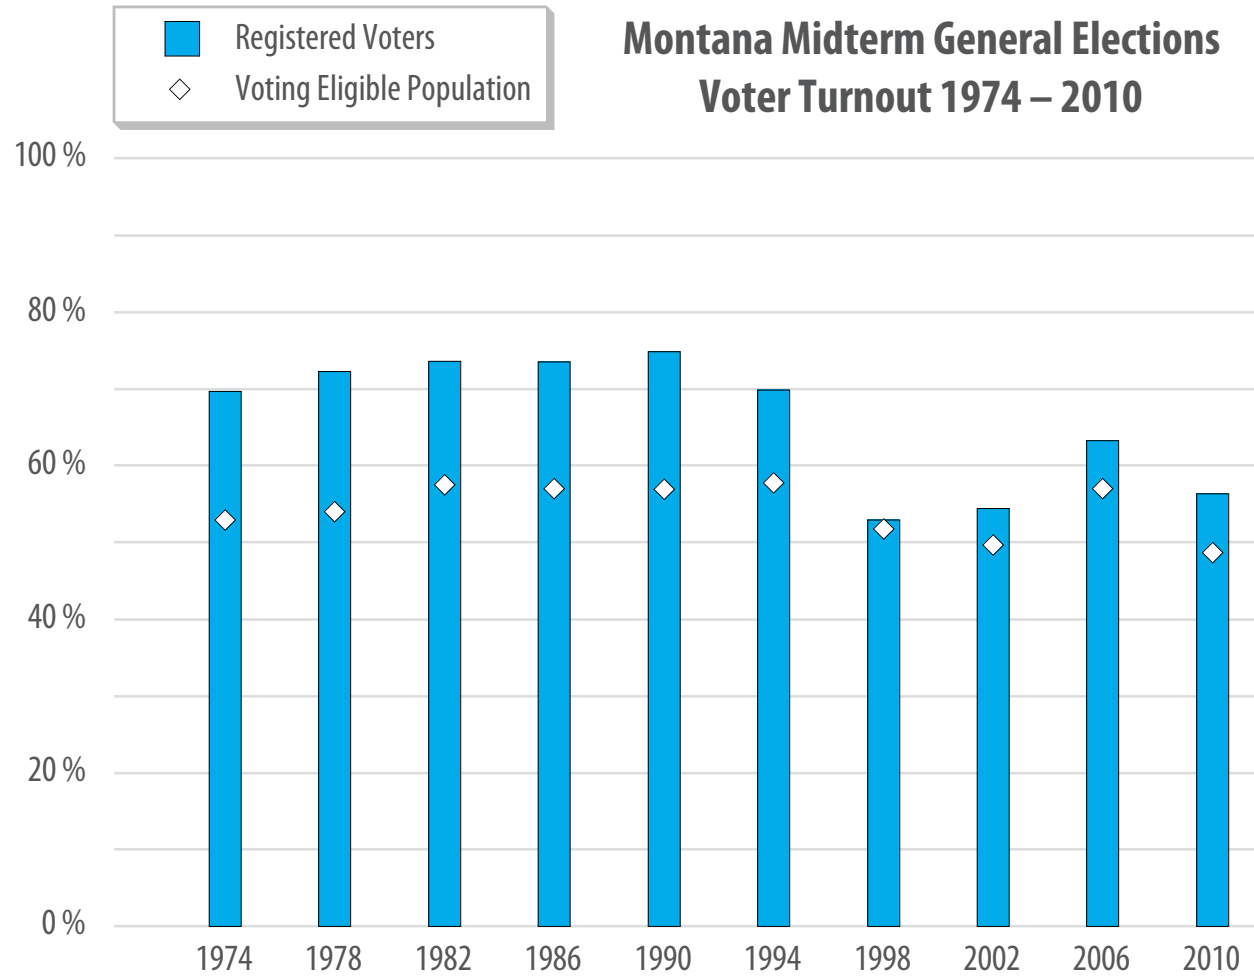

## Montana Midterm General Elections Voter Turnout 1974 – 2010

© James Conner, [www.flatheadmemo.com](http://www.flatheadmemo.com)