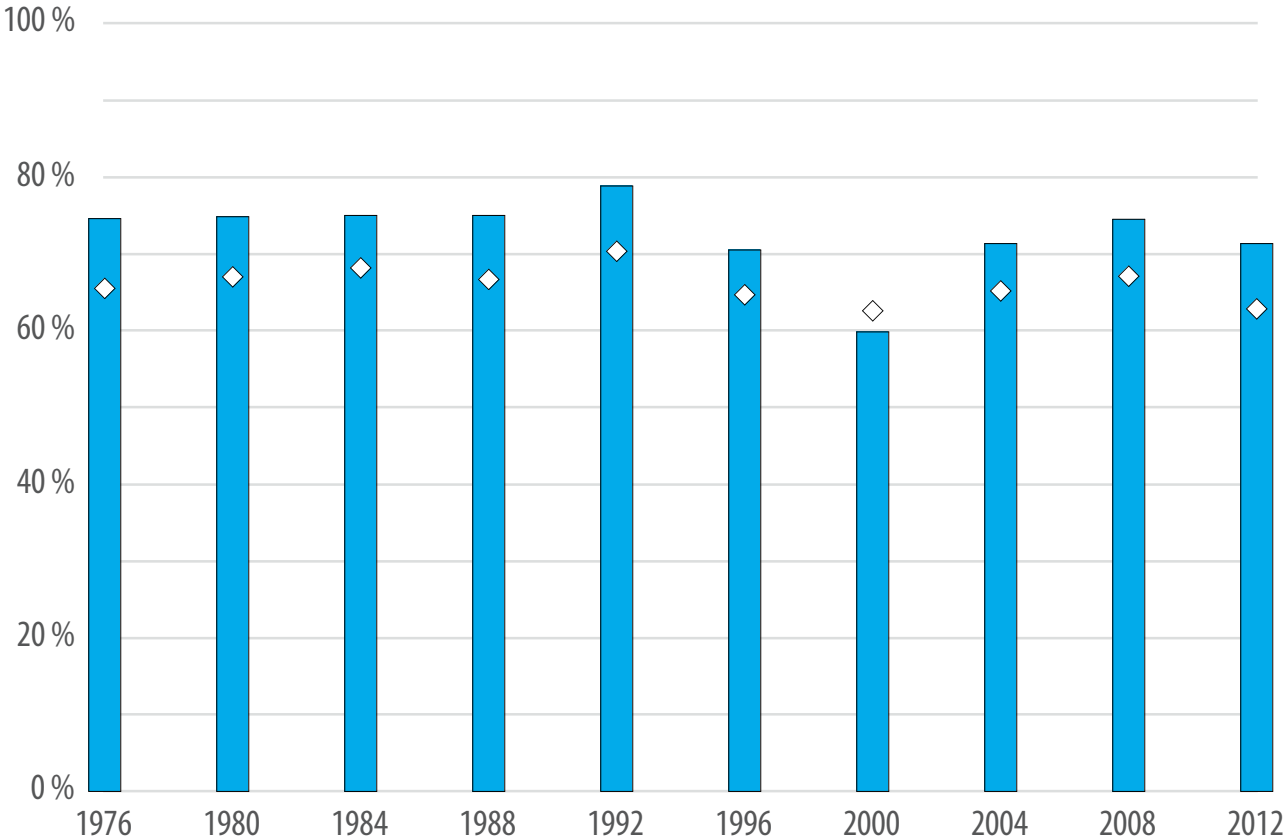

Montana Presidential General Elections Voter Turnout 1976 – 2012

© James Conner, www.flatheadmemo.com