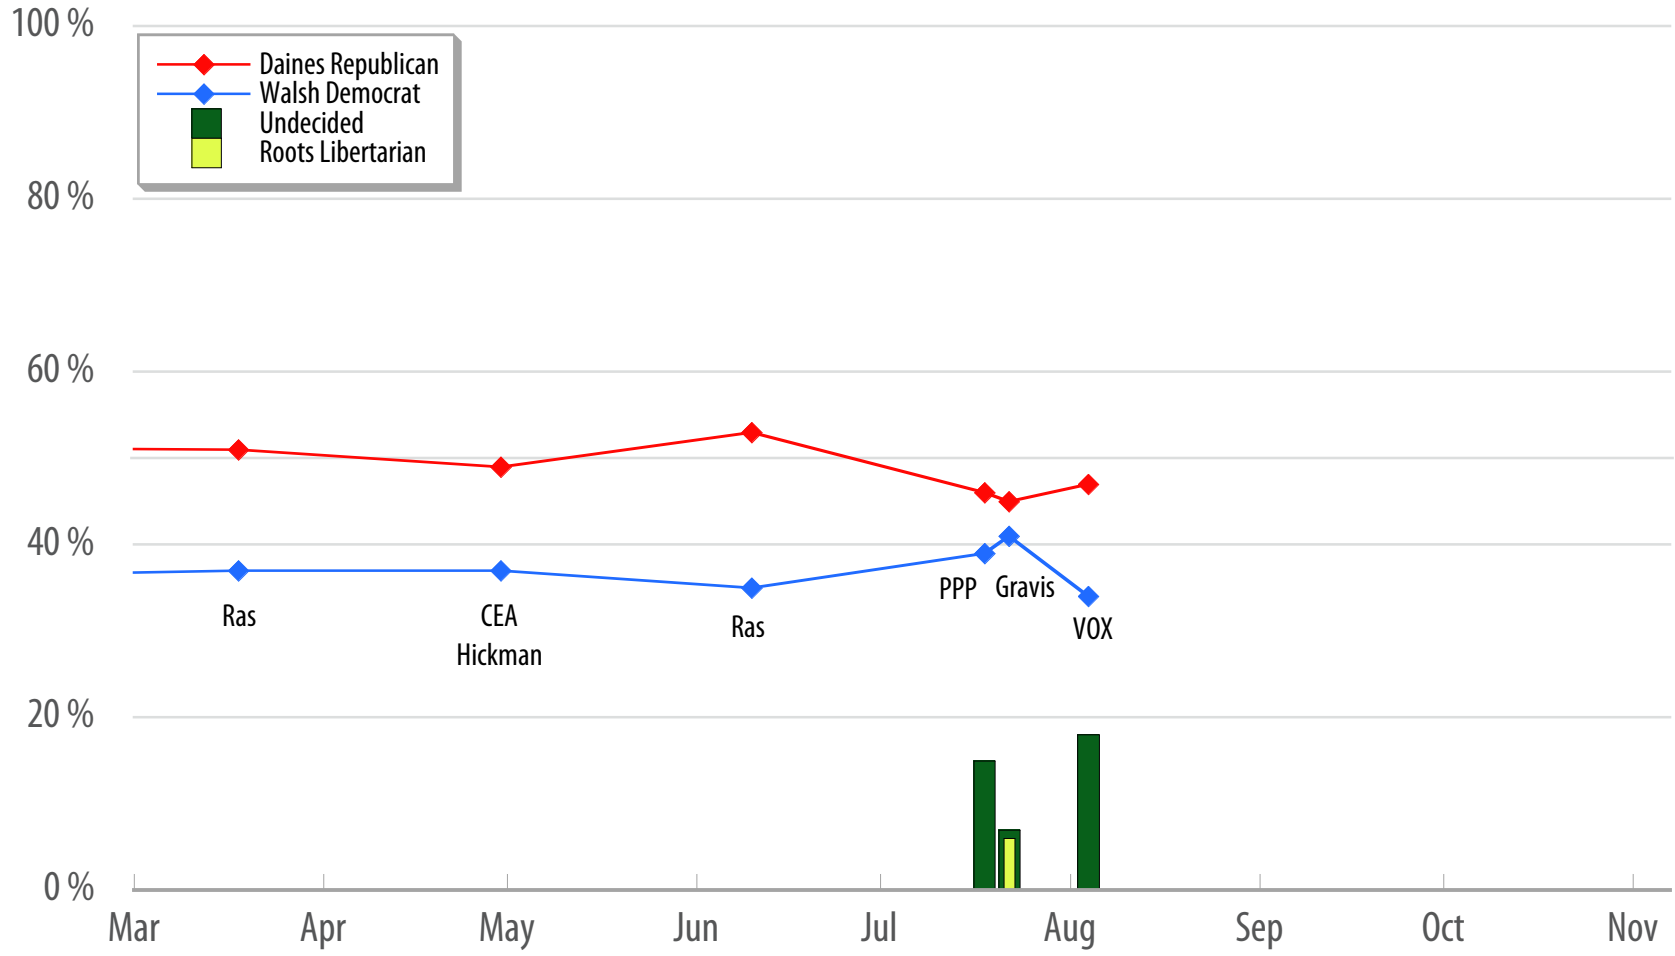

Montana, U.S. Senate, March – Election Day, 2014

Error bars = MOE at 95% confidence level

© James Conner, flatheadmemo.com