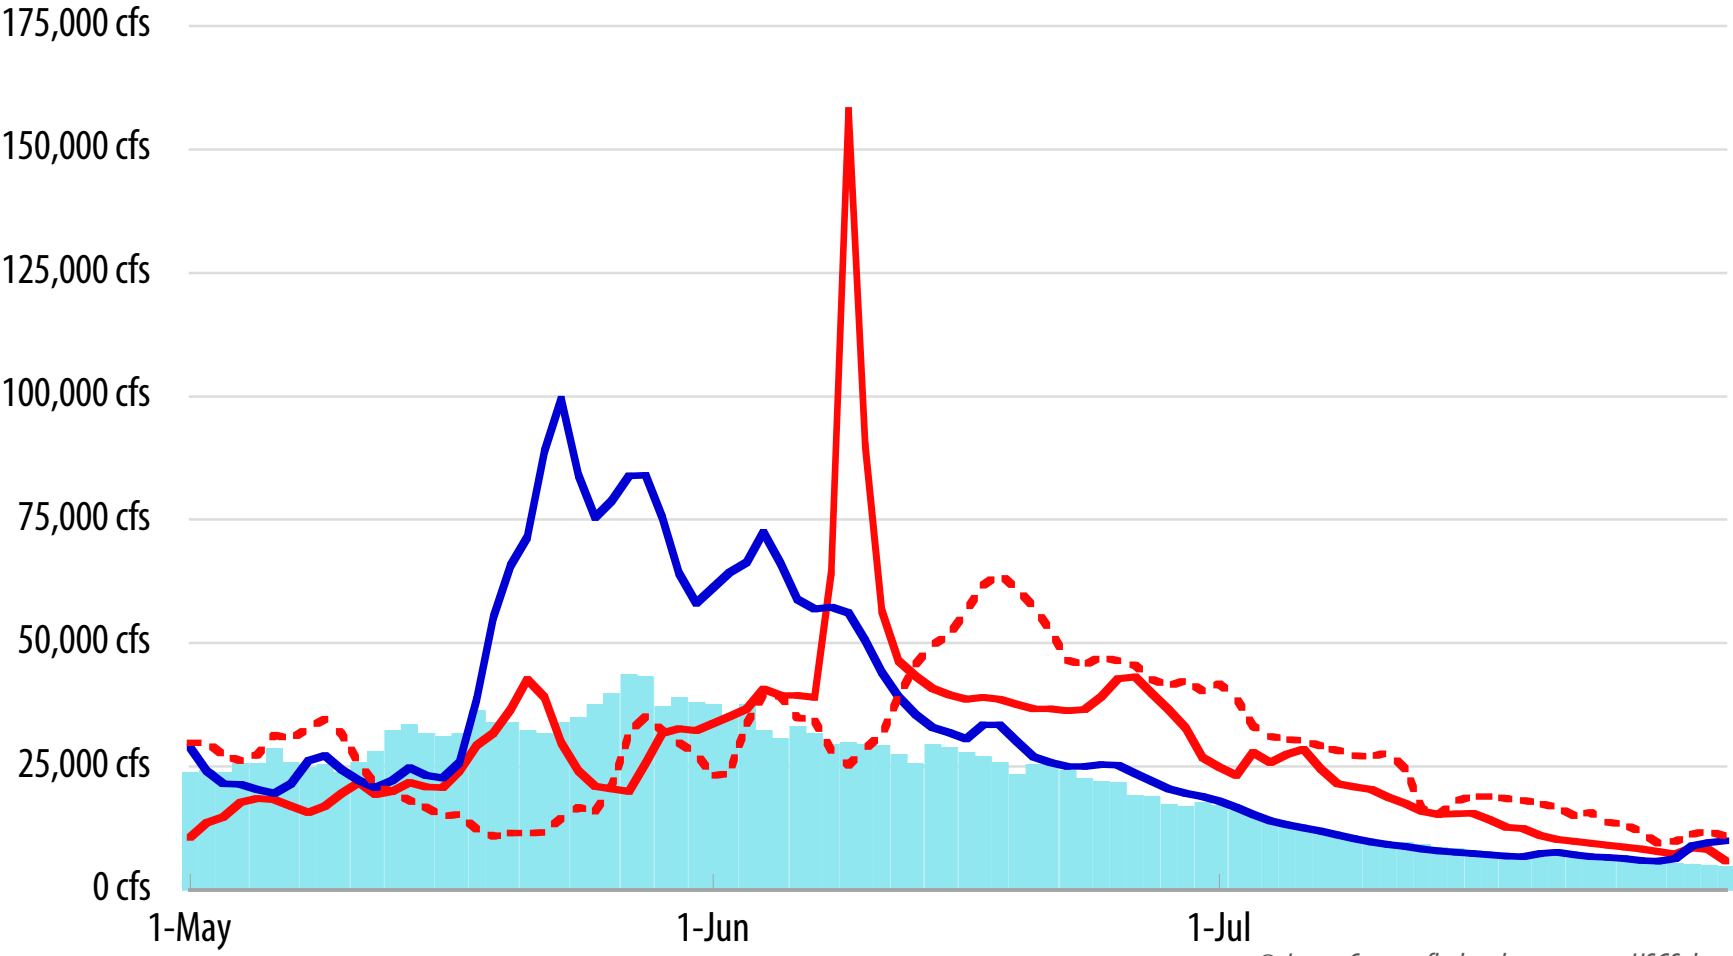

Flathead River at Columbia Falls Mean Daily Discharge

© James Conner, flatheadmemo.com • USGS data