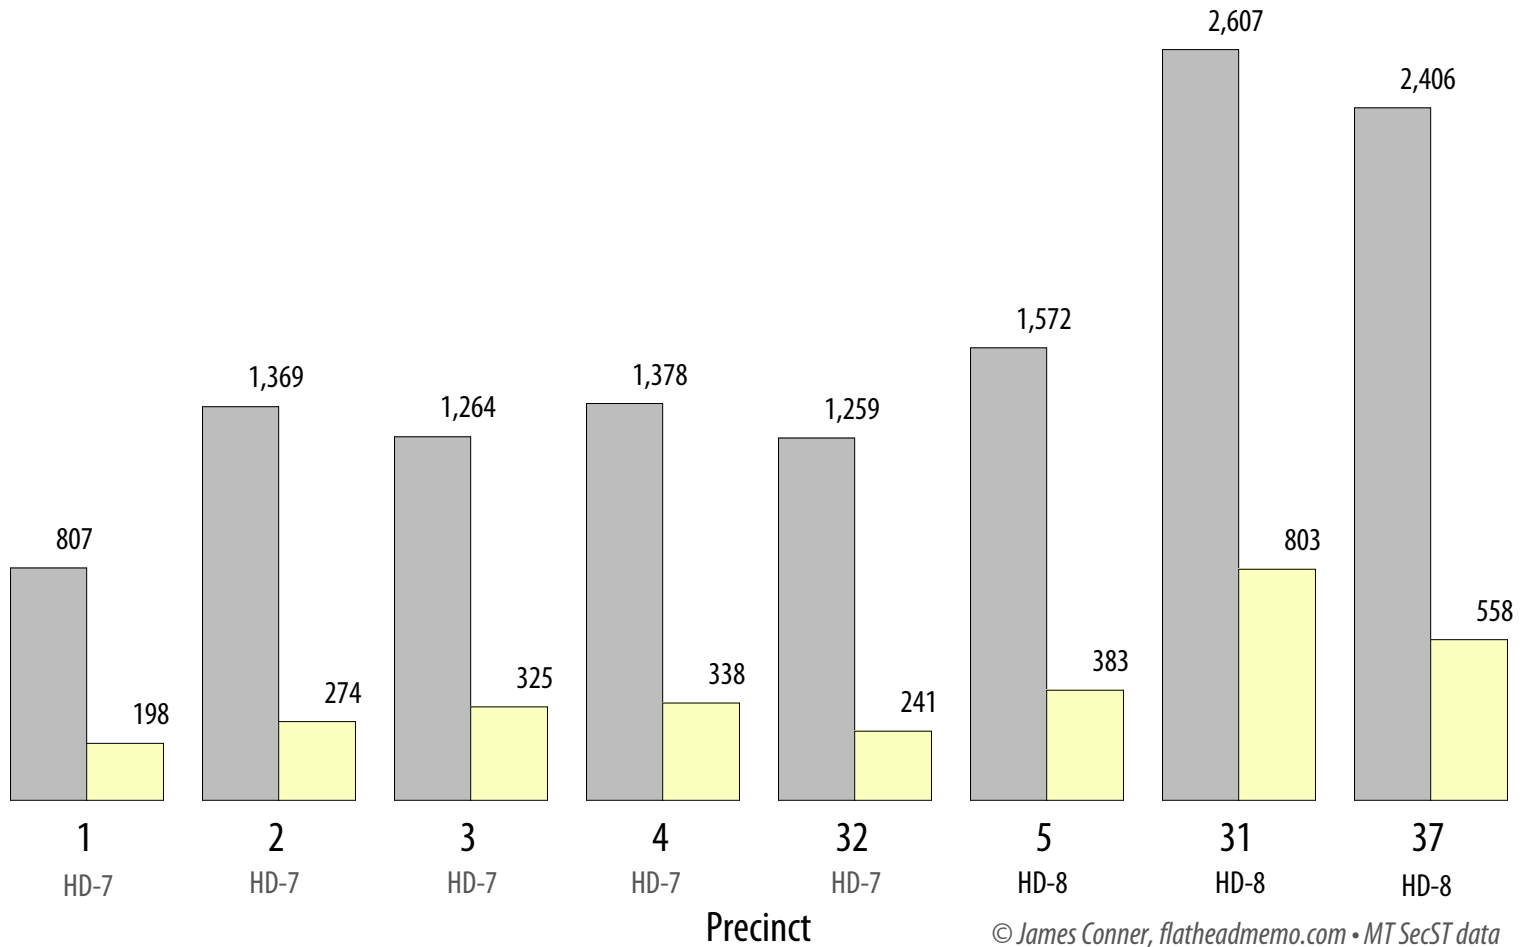

Montana Senate District 4 (Kalispell) 3 June 2014 Primary Election

© James Conner, flatheadmemo.com • MT SecST data