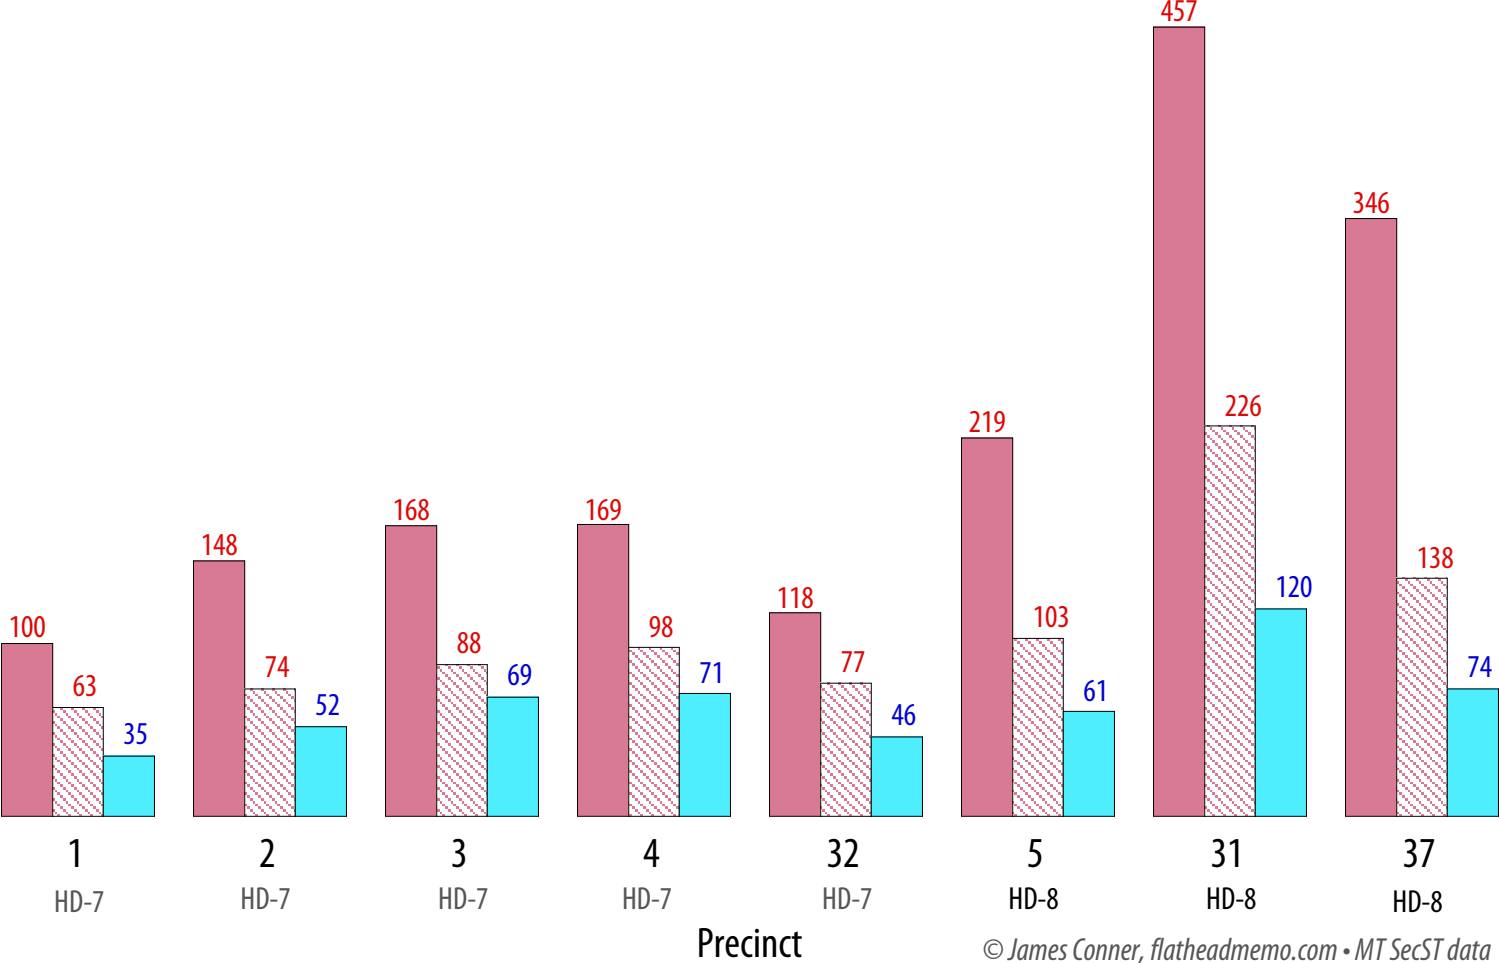

Montana Senate District 4 (Kalispell) 3 June 2014 Primary Election

© James Conner, flatheadmemo.com • MT SecST data