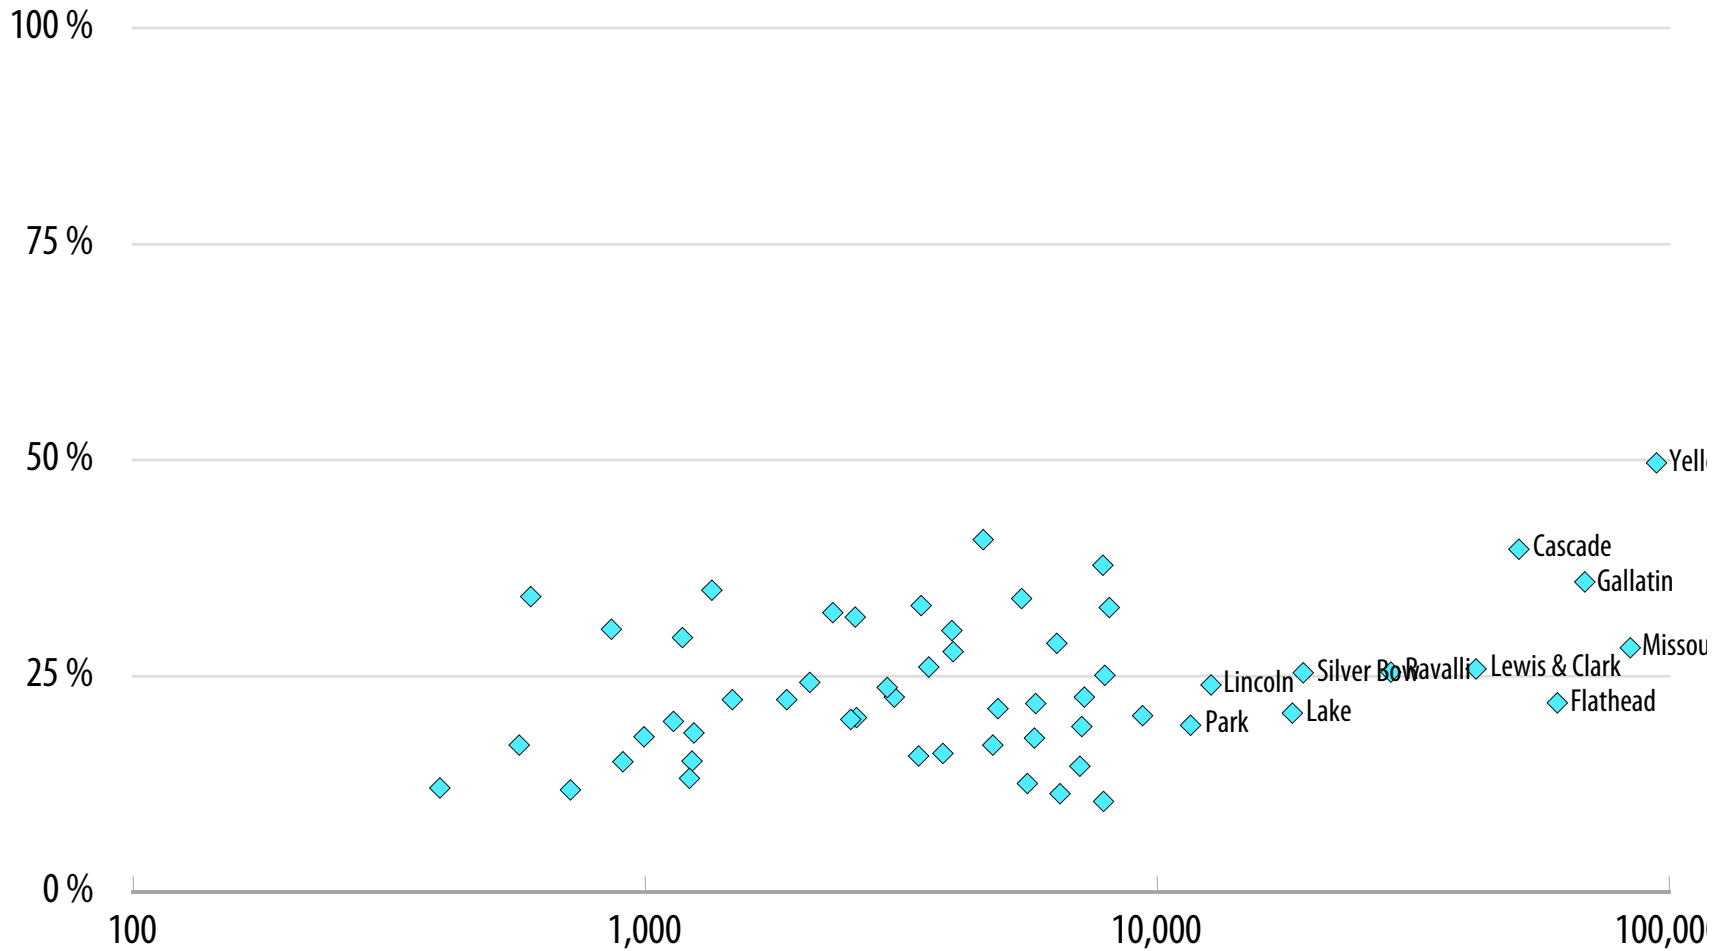

Absentee Ballots Sent As a Percentage of Registered Voters

2 June 2014 data

© James Conner, flatheadmemo.com • MT SecST data