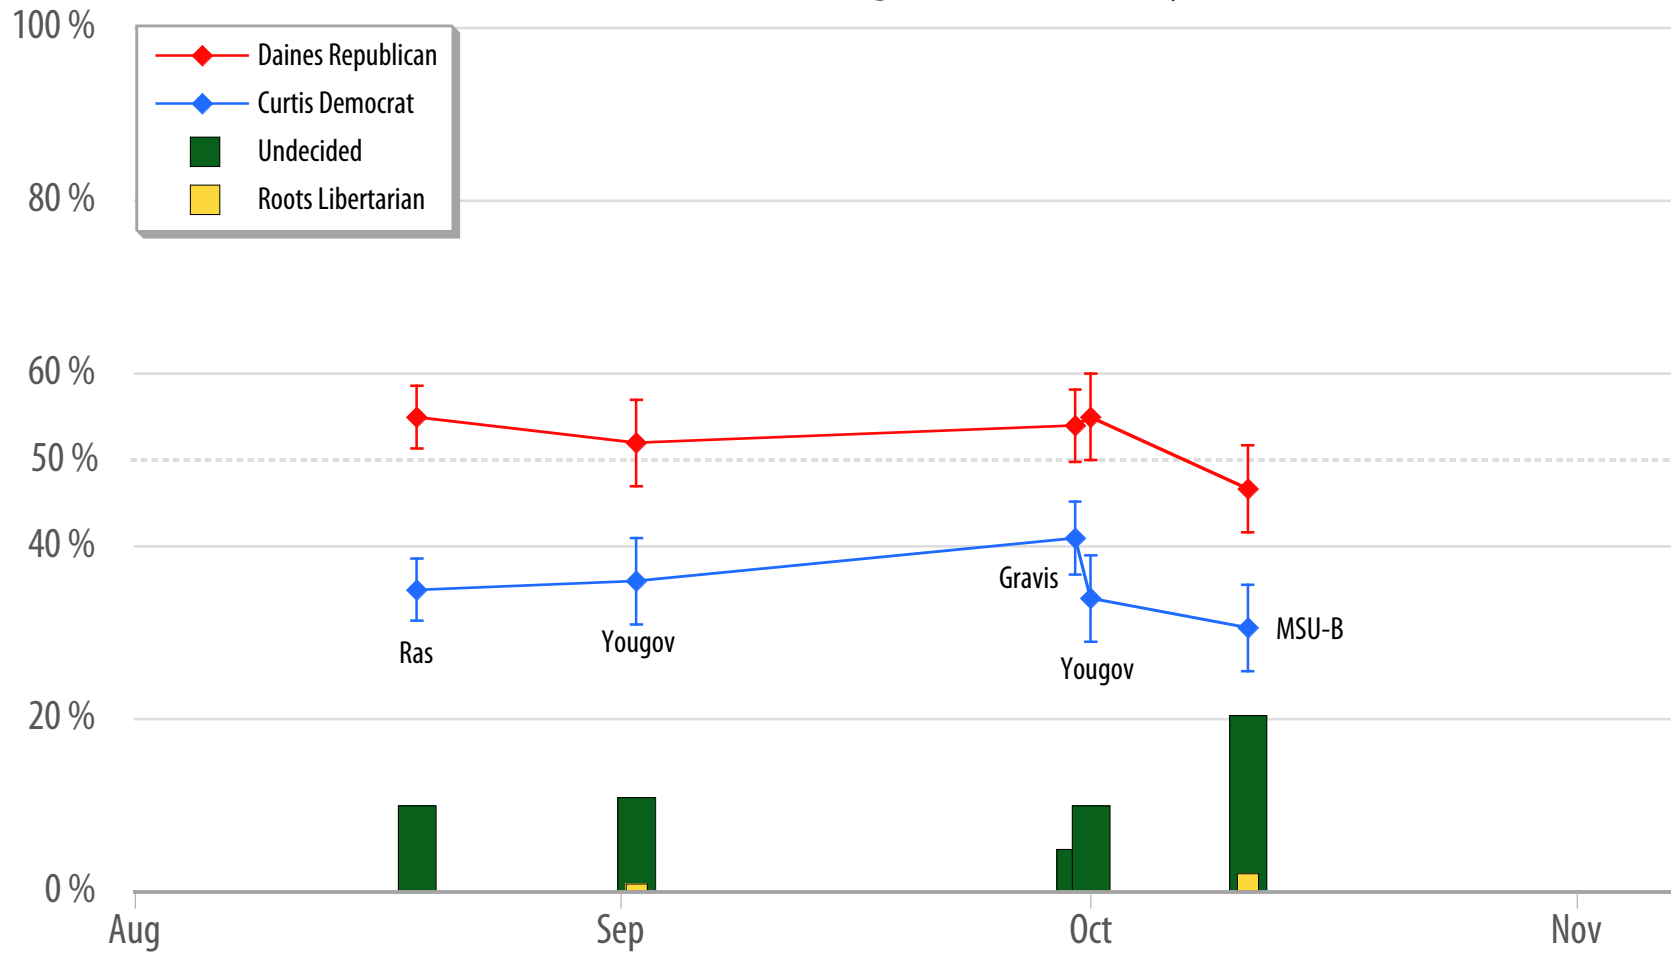

Montana, U.S. Senate, August – Election Day, 2014

Error bars = MOE at 95% confidence level

© James Conner, flatheadmemo.com