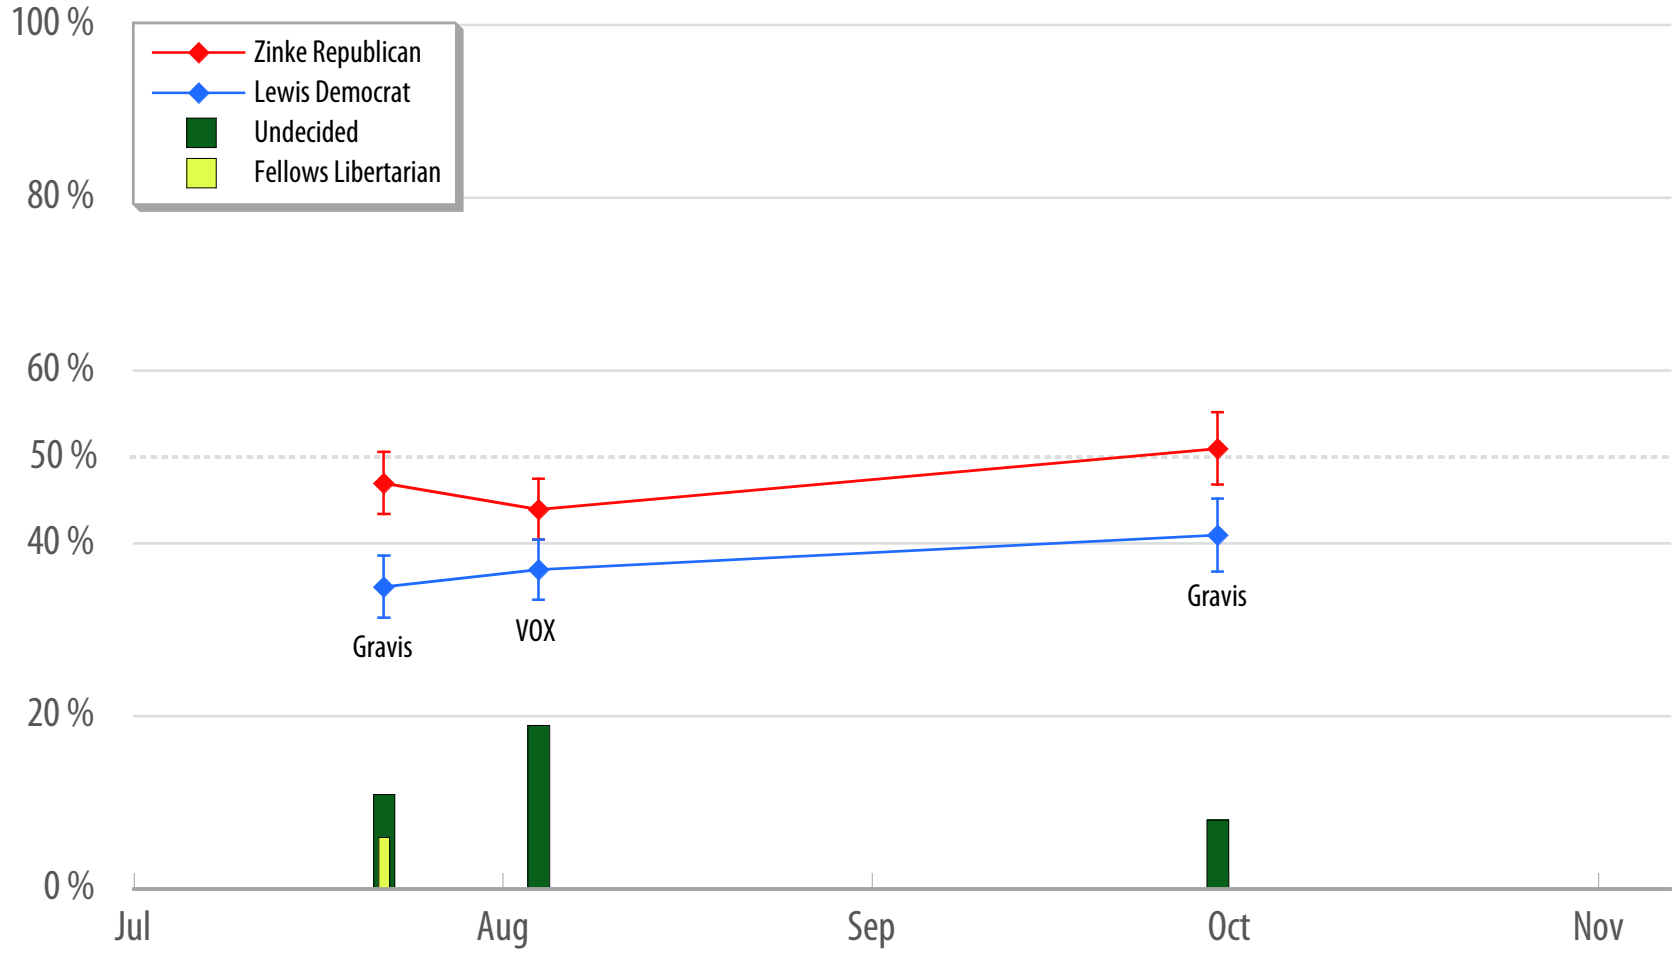

Montana, U.S. House, July – Election Day, 2014

Error bars = MOE at 95% confidence level

© James Conner, flatheadmemo.com