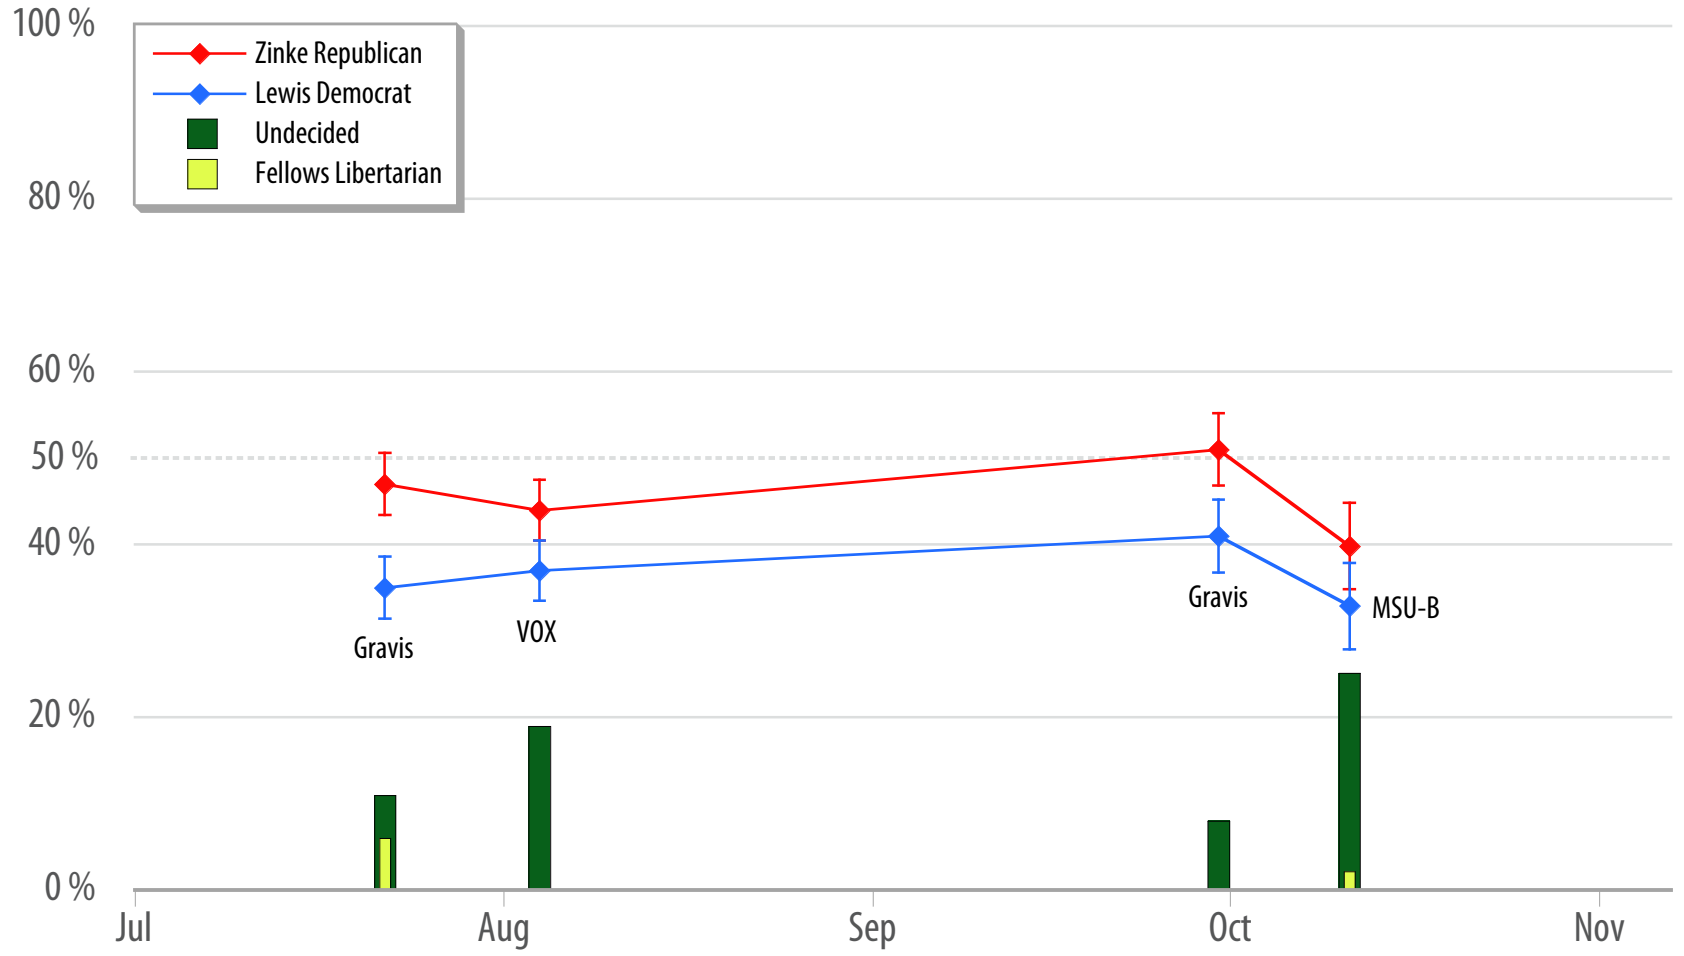

Montana, U.S. House, July – Election Day, 2014

Error bars = MOE at 95% confidence level

© James Conner, flatheadmemo.com