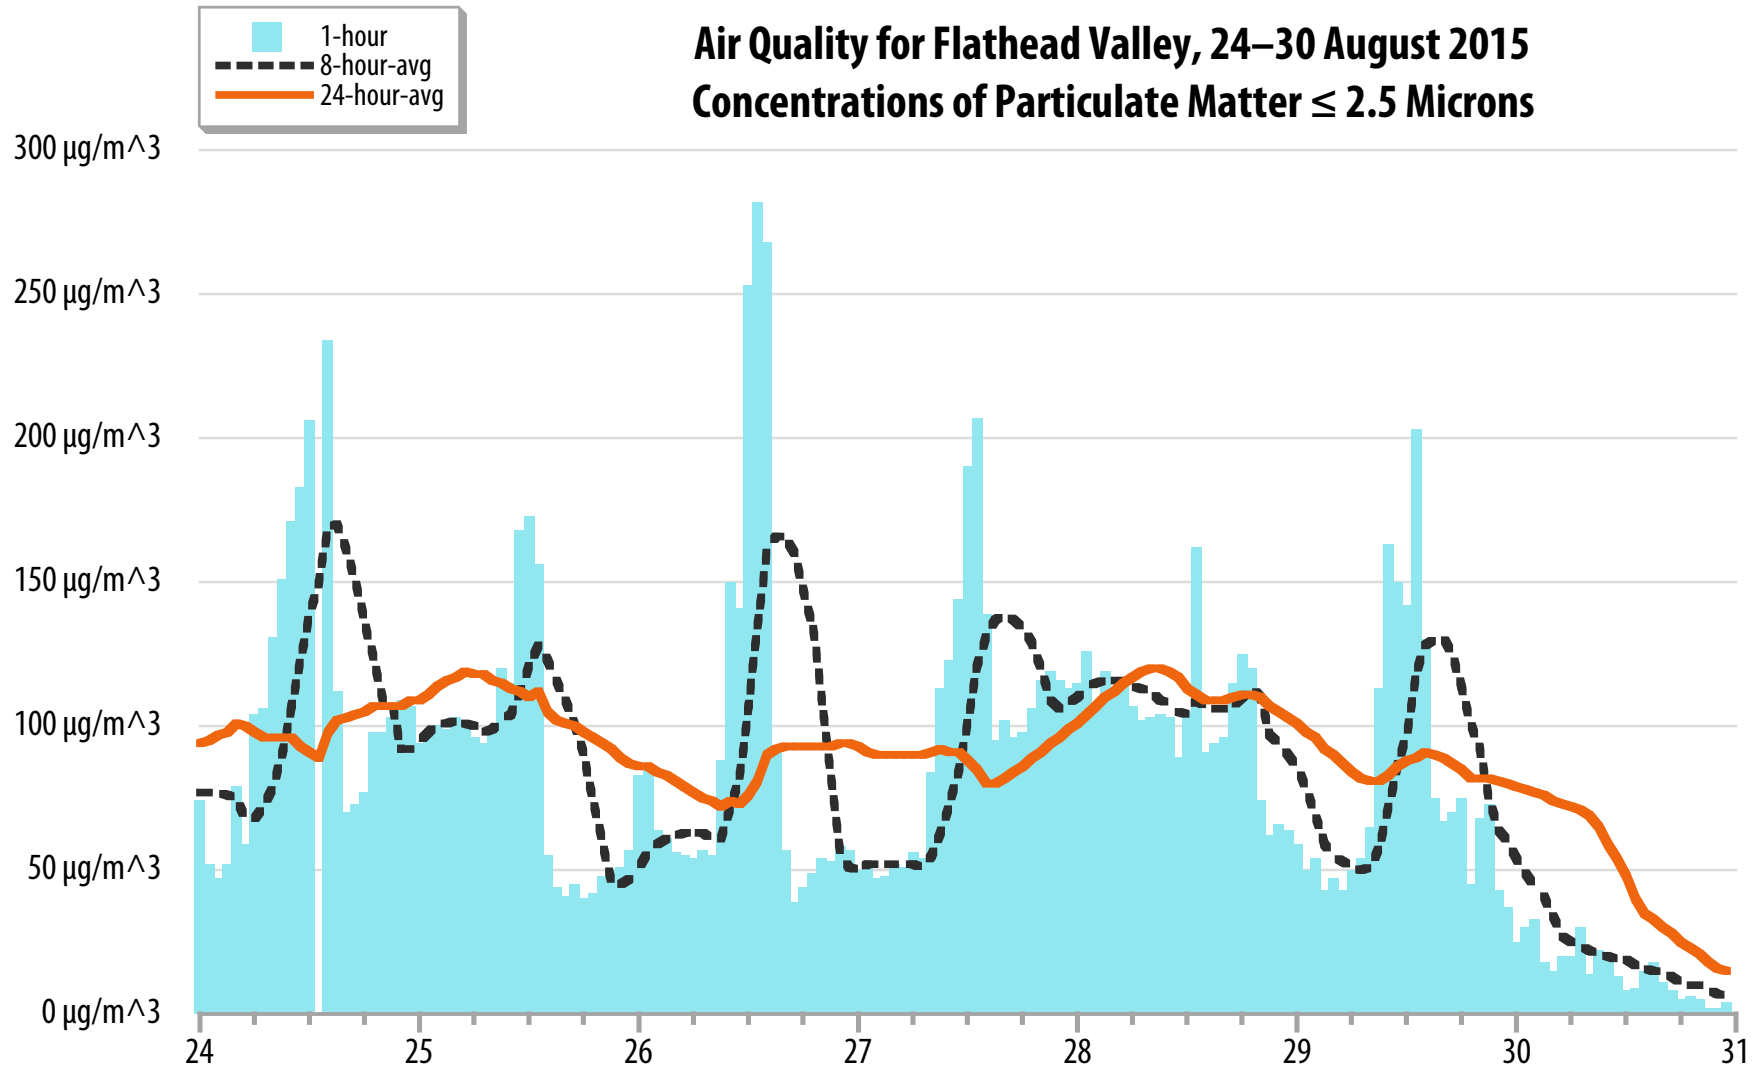

Air Quality for Flathead Valley, 24–30 August 2015 Concentrations of Particulate Matter ≤ 2.5 Microns

For more information: <http://svc.mt.gov/deq/todaysair/>

© James Conner, flatheadmemo.com • MT DEQ data