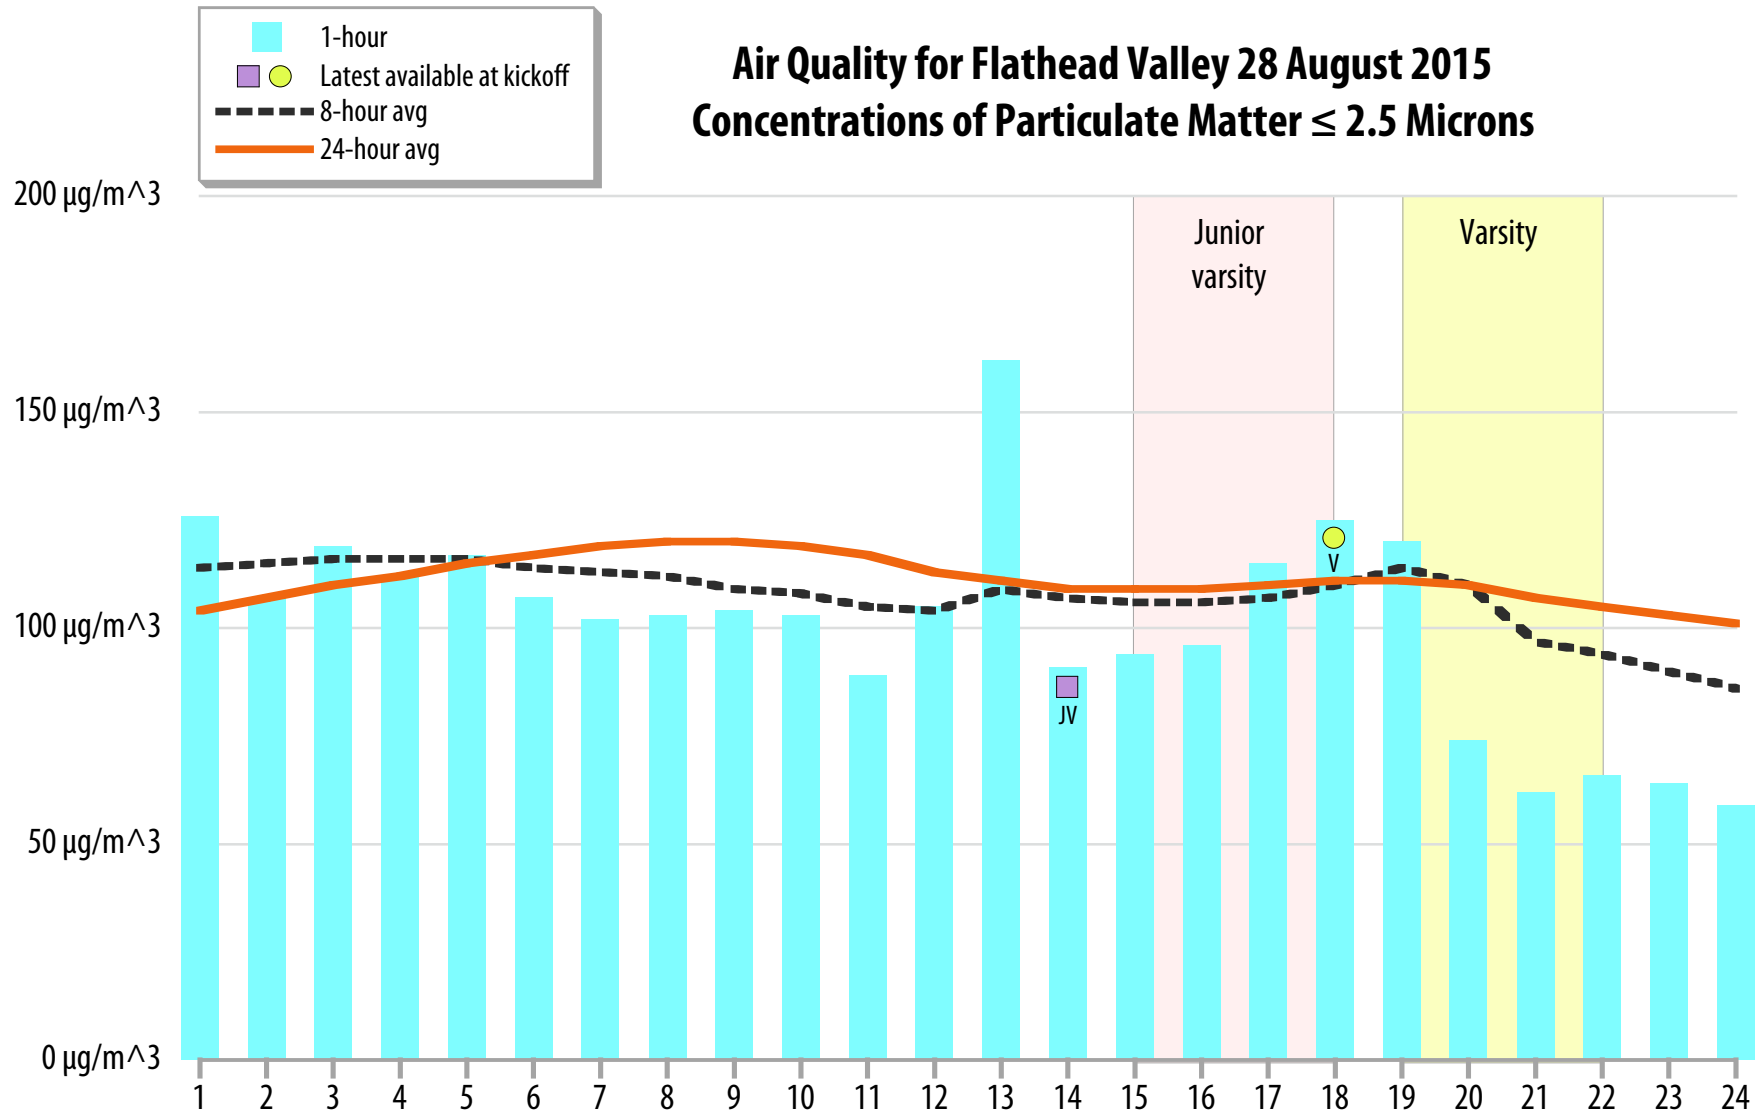

## Air Quality for Flathead Valley 28 August 2015 Concentrations of Particulate Matter $\leq 2.5$ Microns

For more information: <http://svc.mt.gov/deq/todaysair/>

© James Conner, flatheadmemo.com • MT DEQ data