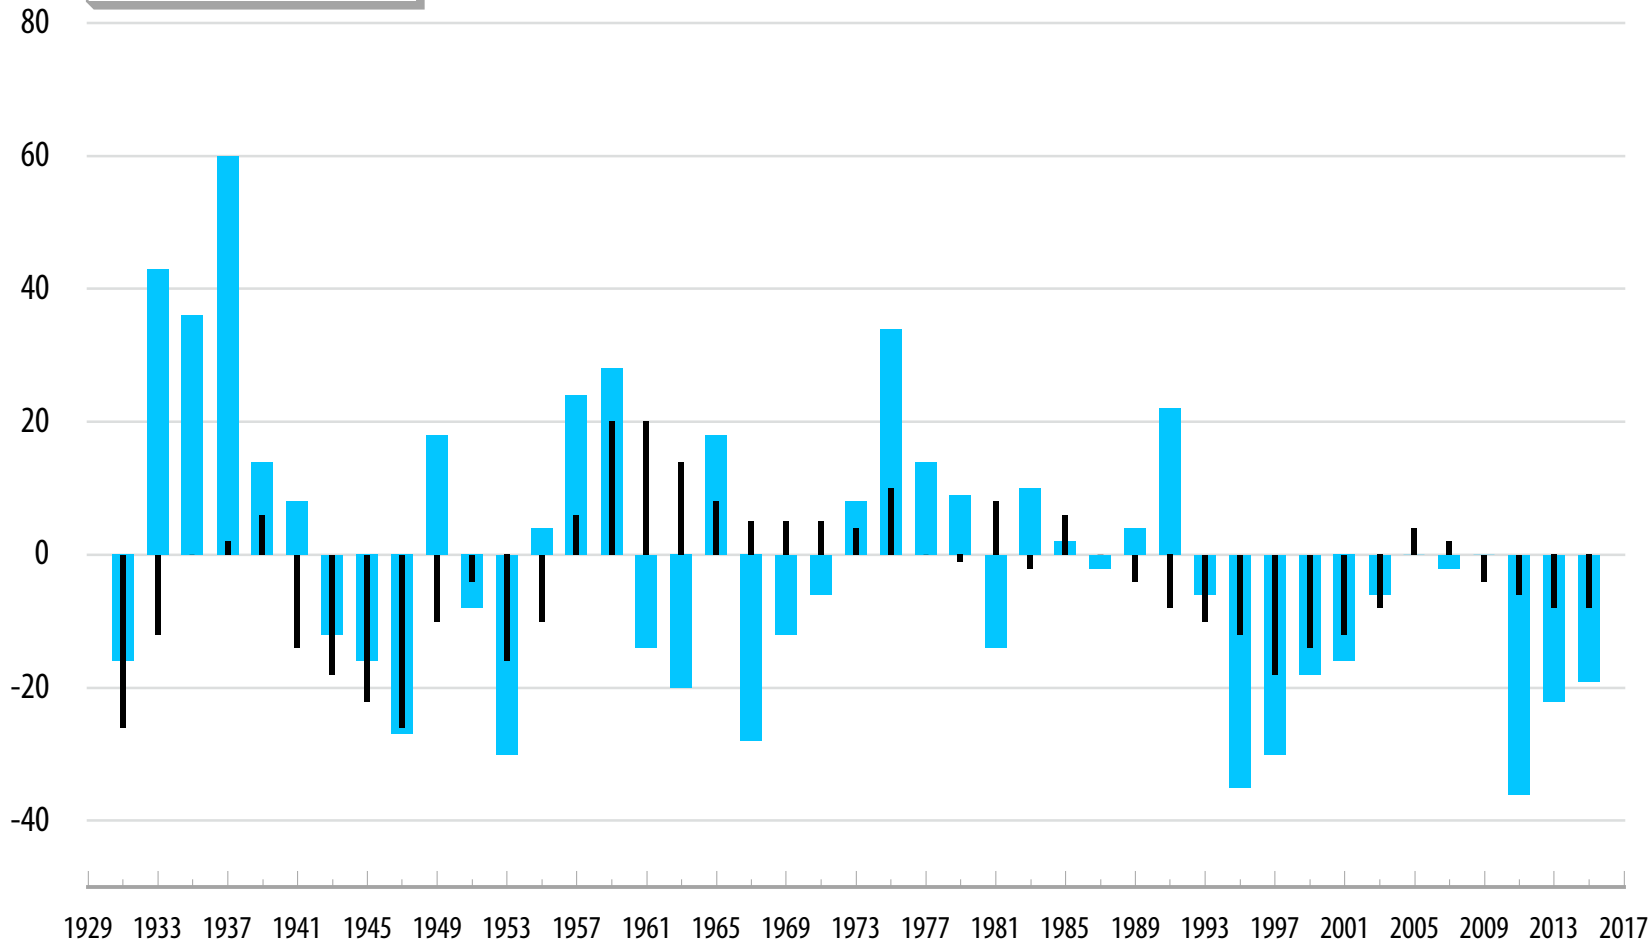

### Party Control of the Montana Legislature 1931–2015

© James Conner, flatheadmemo.com • data from MT Legislature