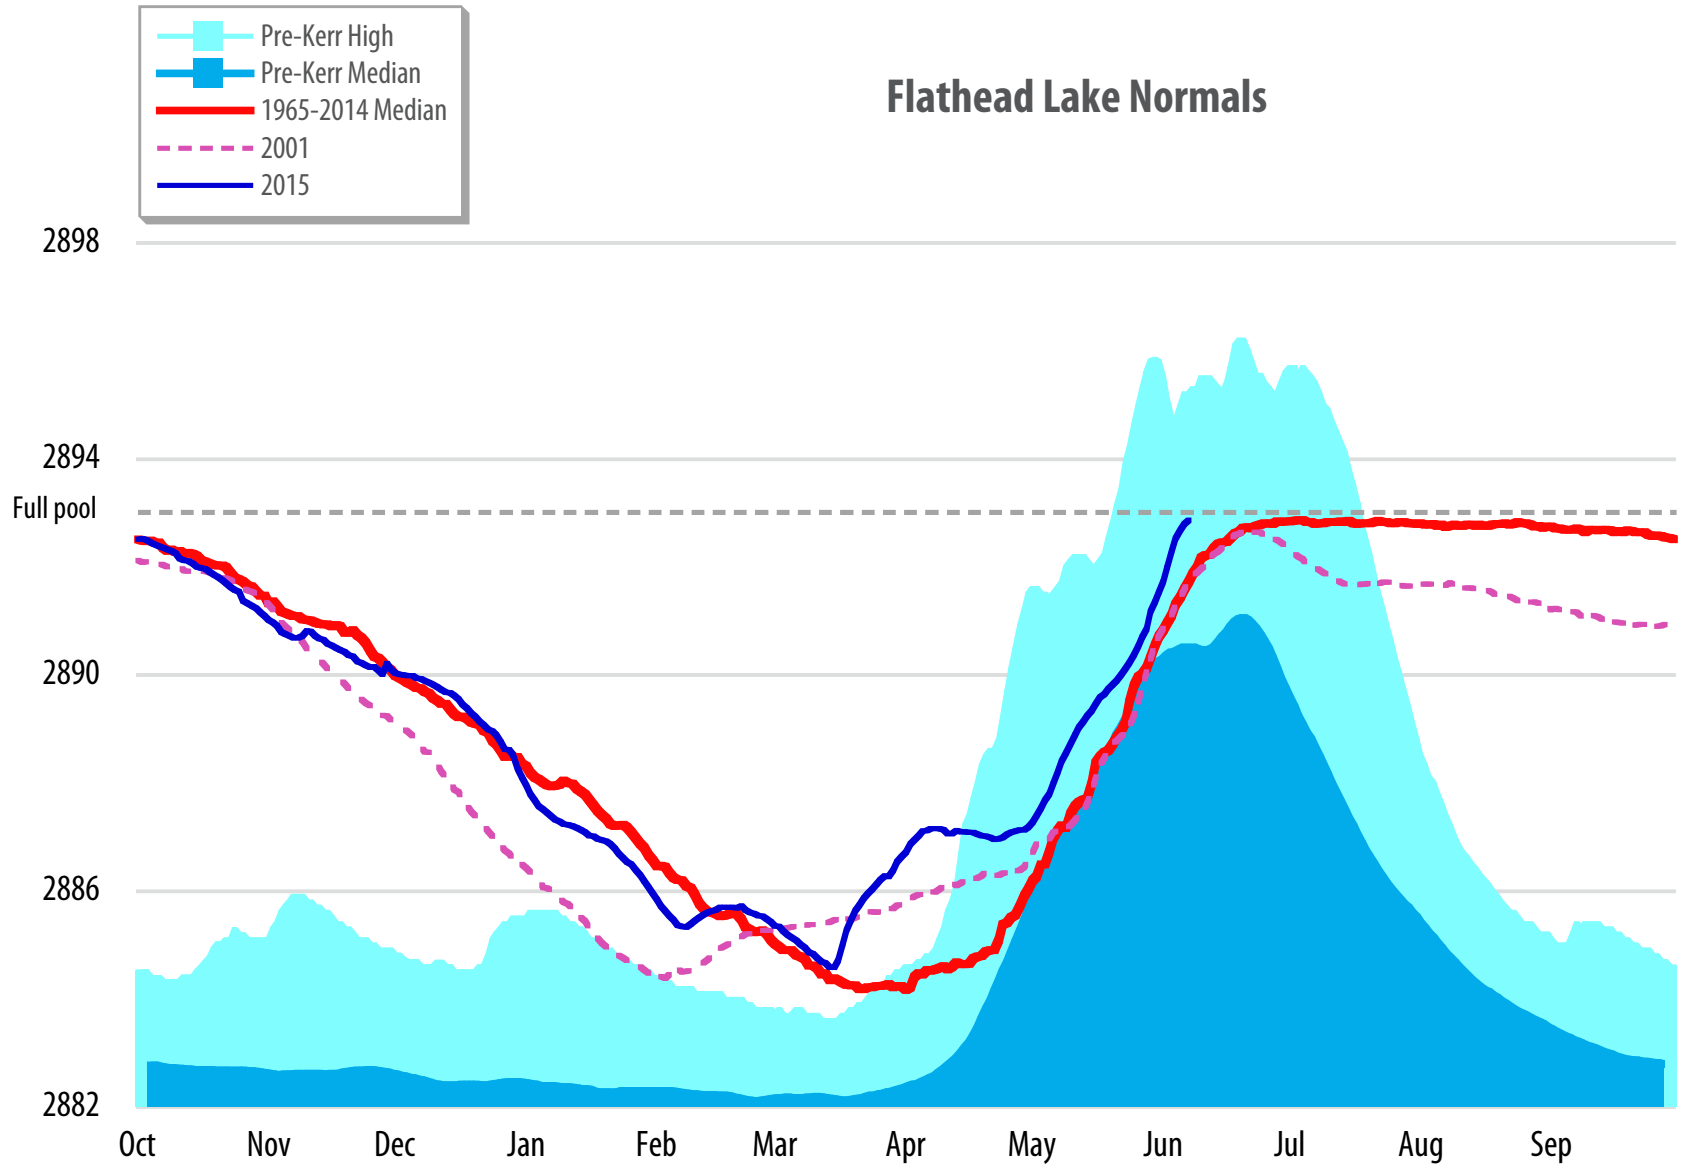

Flathead Lake Normals

© James Conner, flatheadmemo.com • USGS data