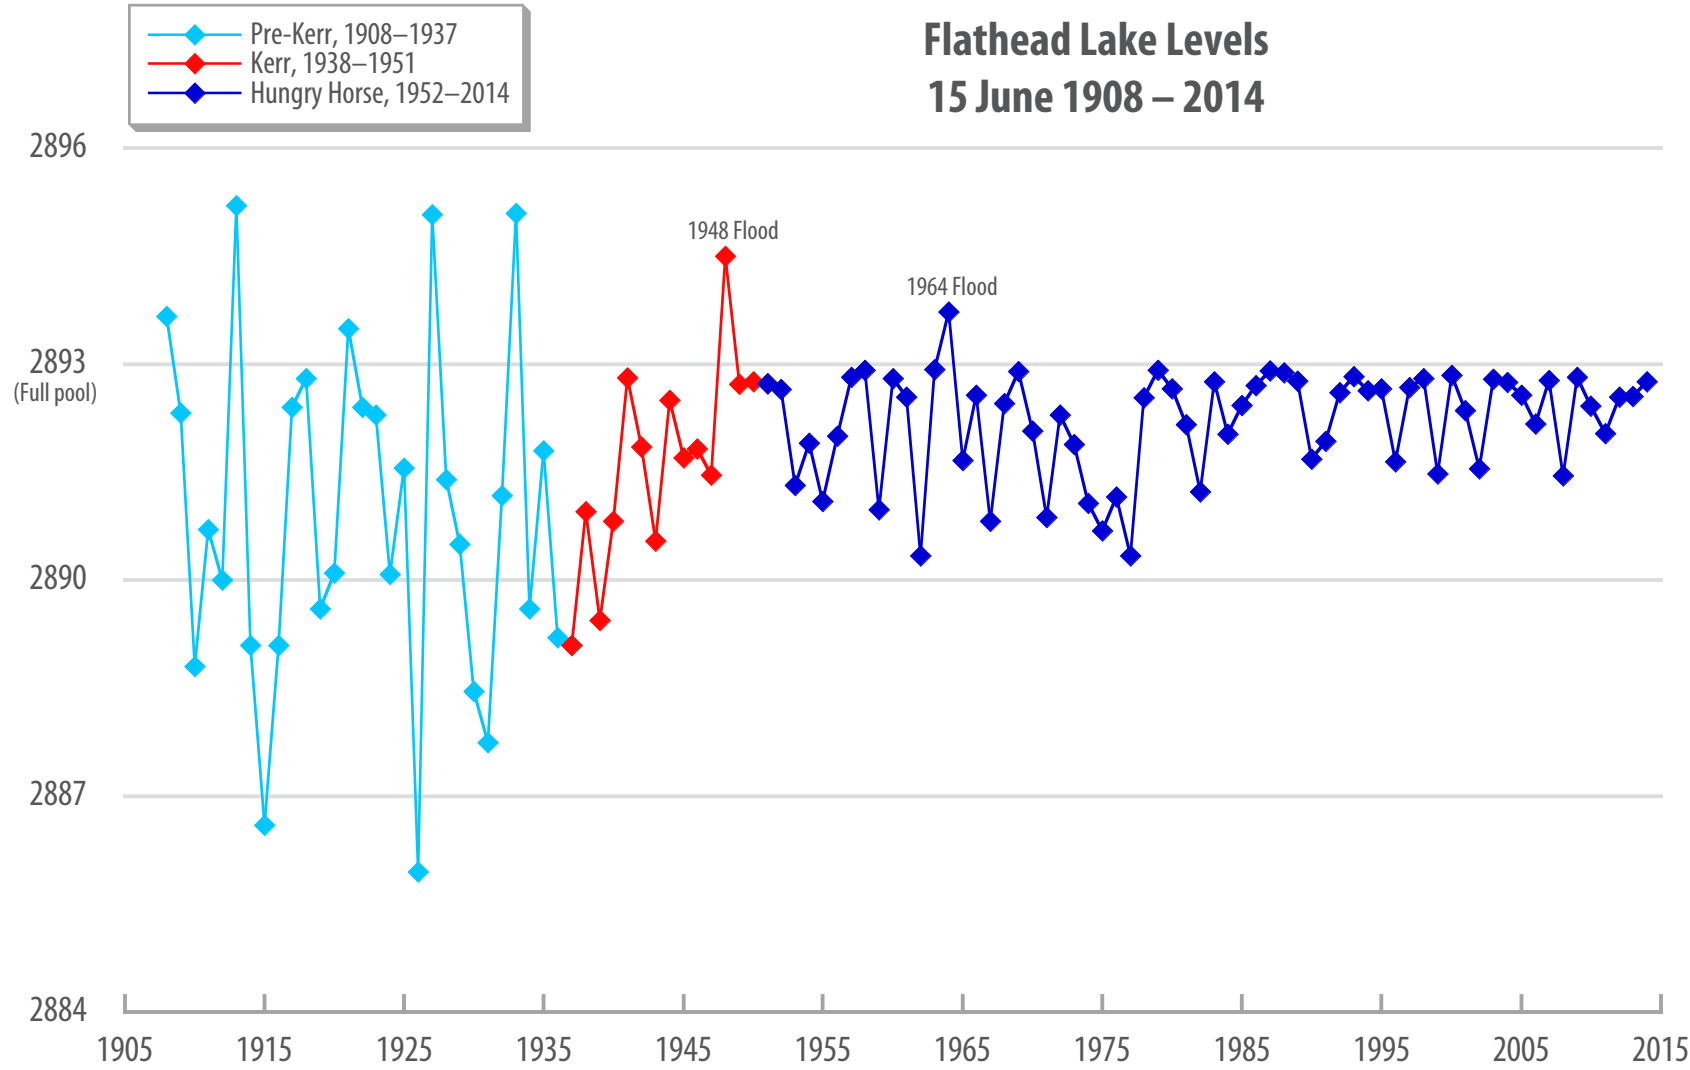

# Flathead Lake Levels

## 15 June 1908 – 2014

© James Conner, flatheadmemo.com • USGS data