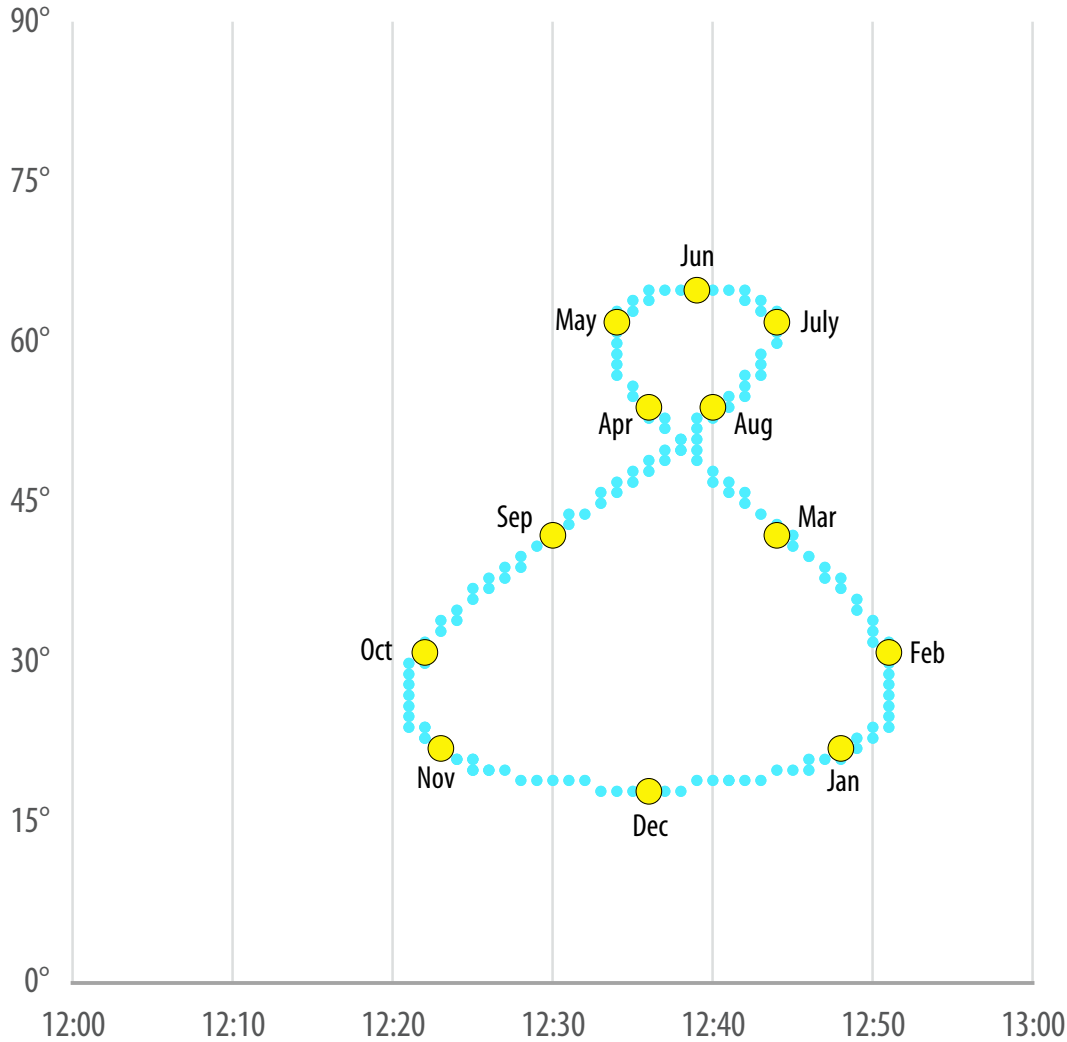

# Solar Noon at Kalispell, MT Time MST and Altitude of Sun

● 21st of Month

Location: W114°18'36.0", N48°14'31.0"

© James Conner, flatheadmemo.com