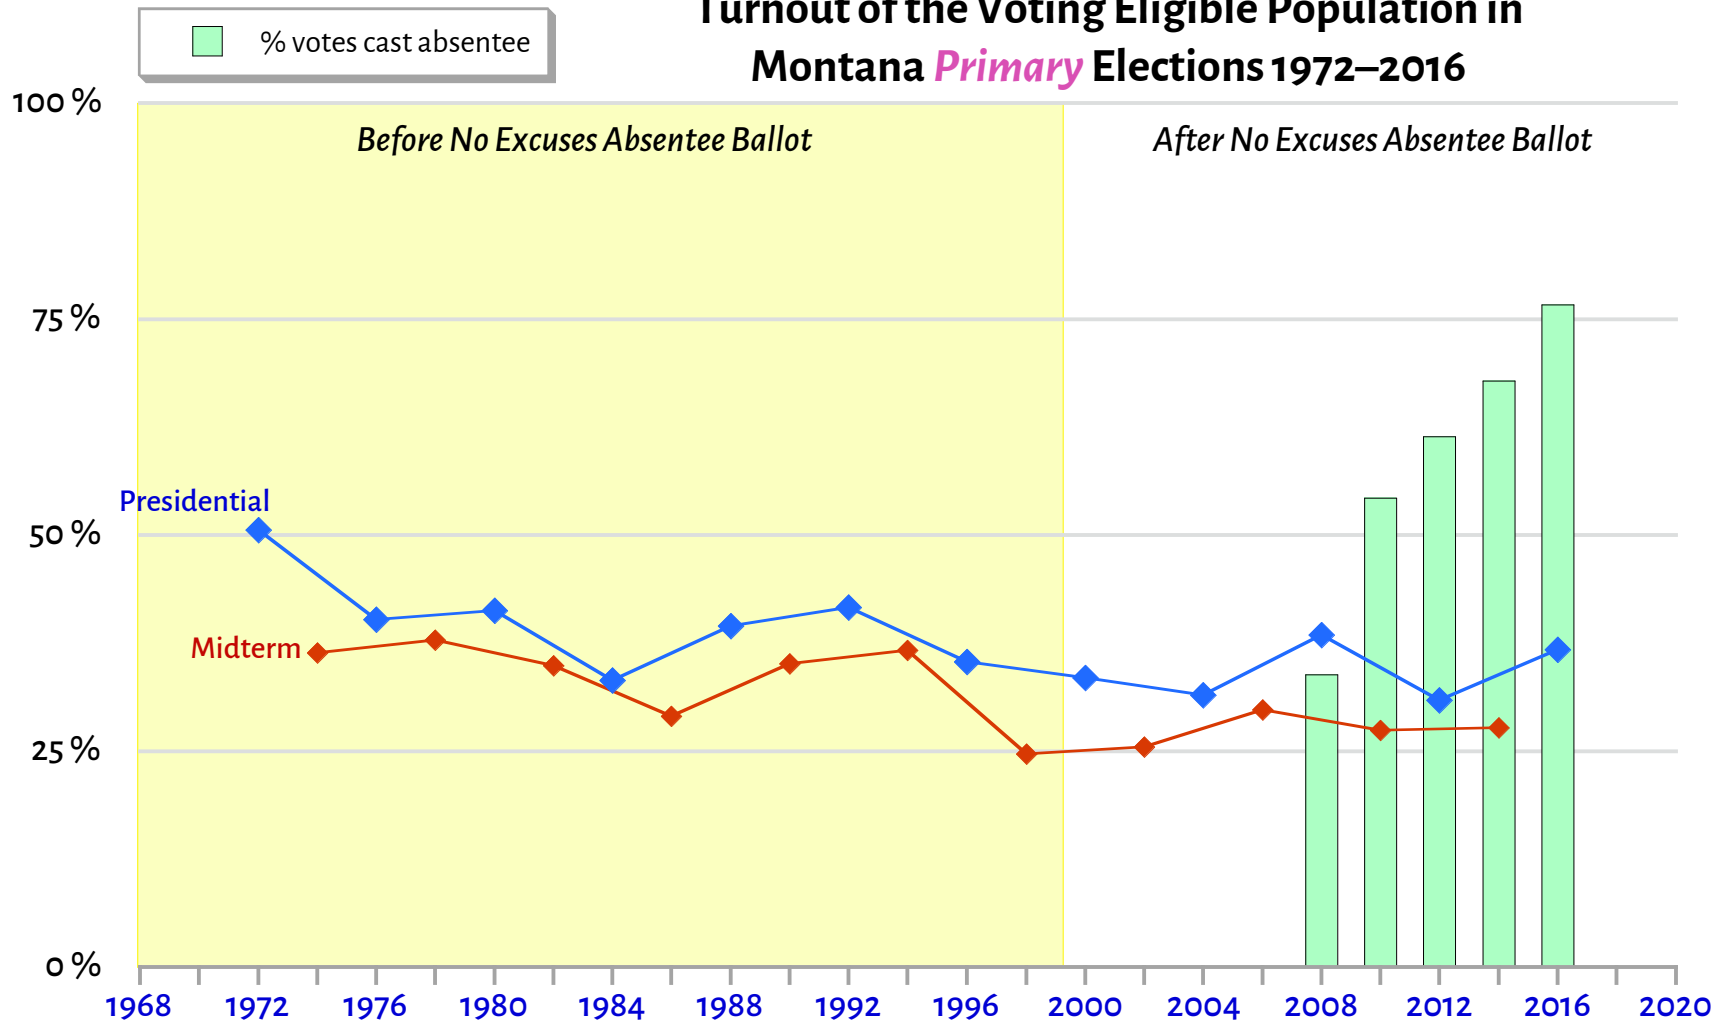

## Turnout of the Voting Eligible Population in Montana *Primary* Elections 1972–2016

© James Conner, flatheadmemo.com · OR SecST & U.S. Elections Project data