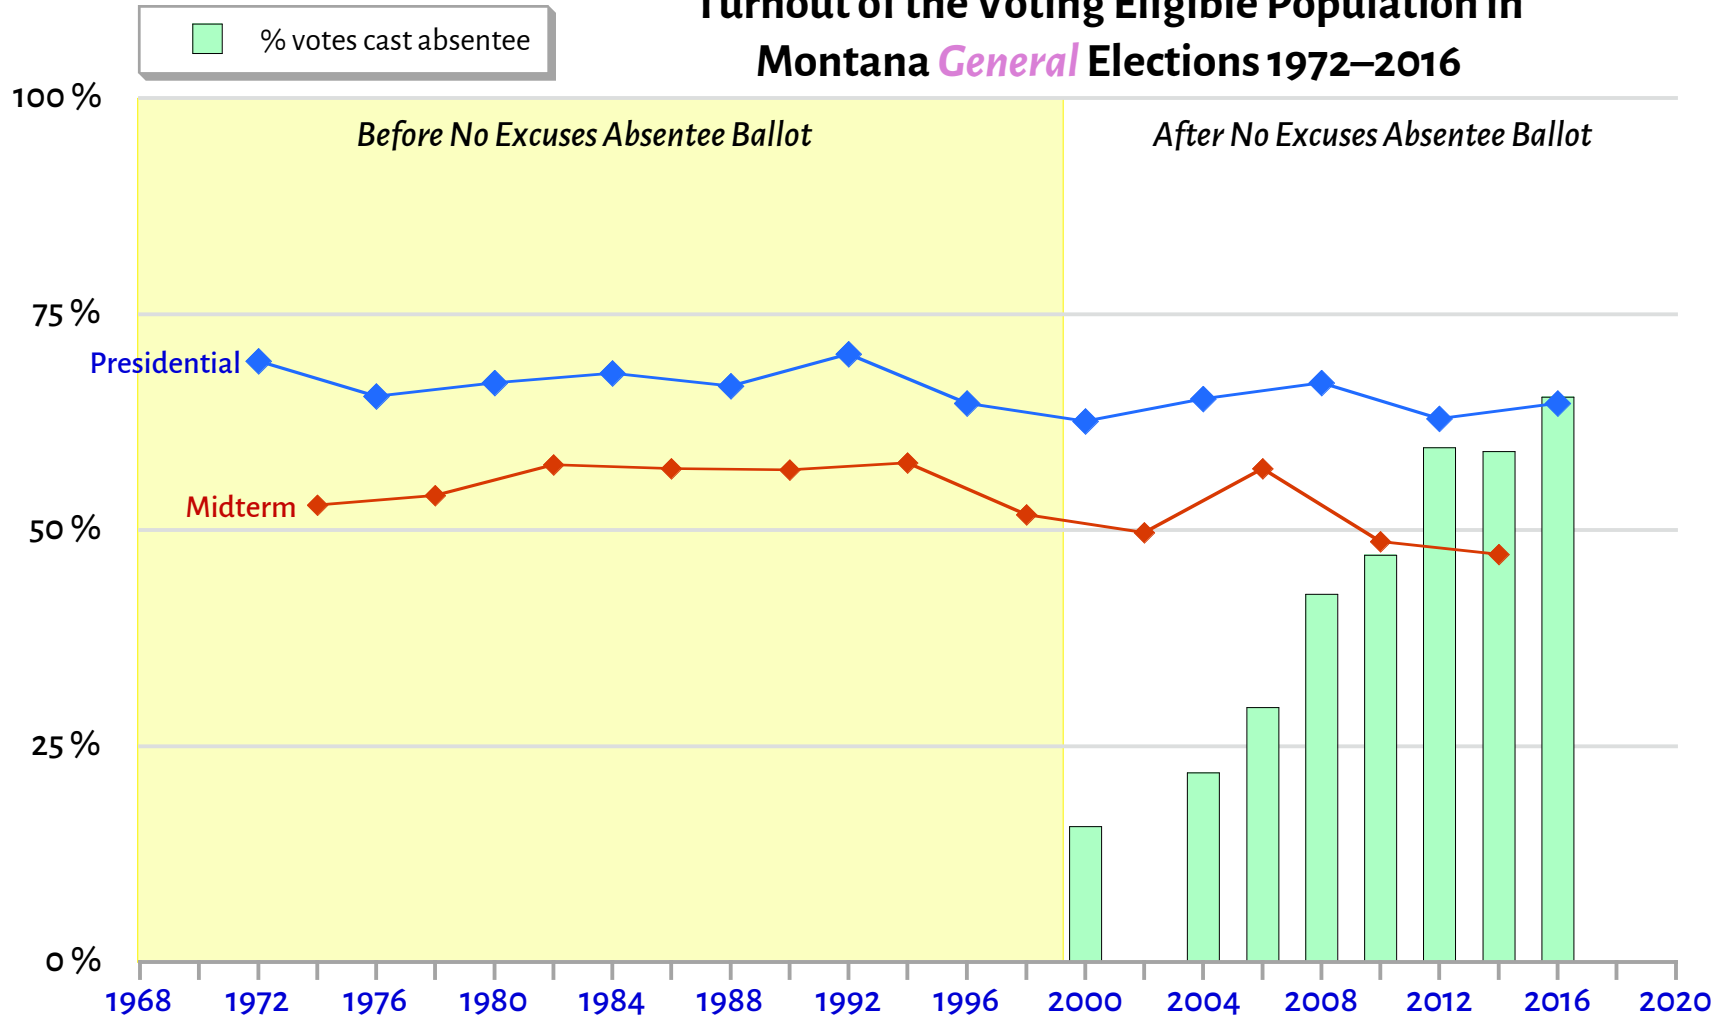

## Turnout of the Voting Eligible Population in Montana *General* Elections 1972–2016

© James Conner, flatheadmemo.com · OR SecST & U.S. Elections Project data