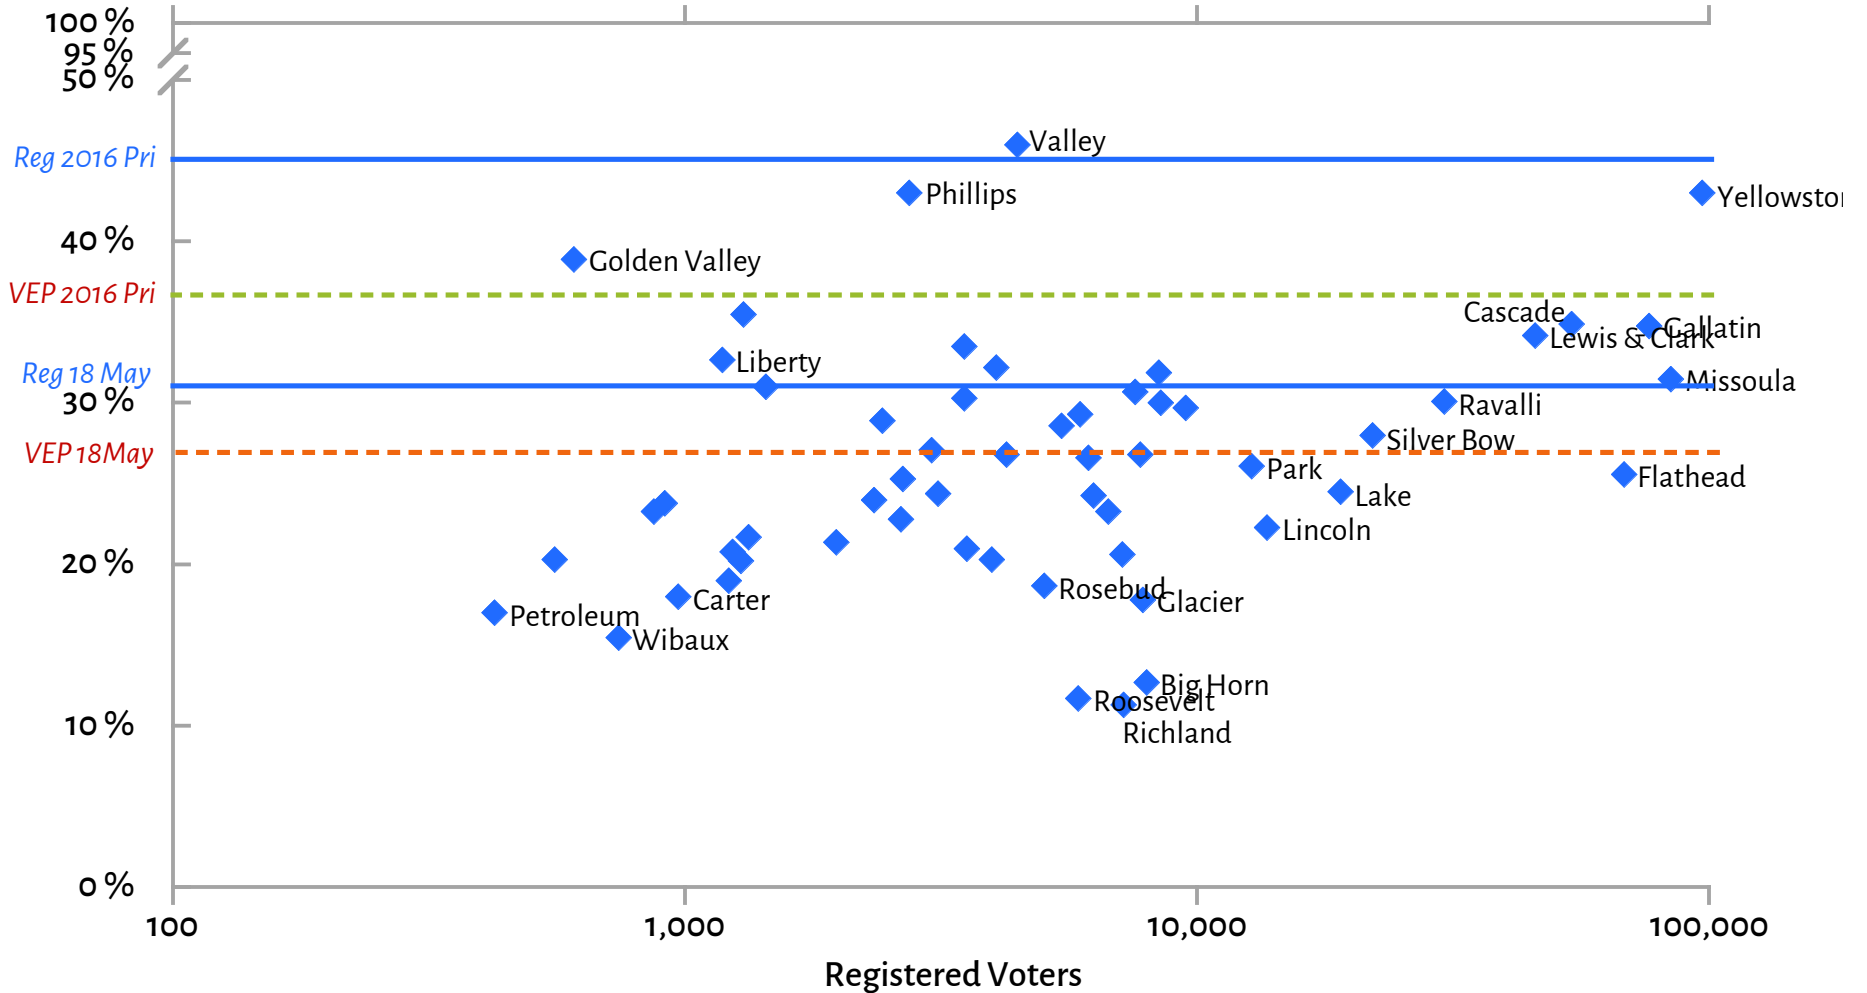

Montana 25 May 2017 Special Congressional Election

Registered Voter Turnout by County As of 18 May

© James Conner, flatheadmemo.com · MT SecST data