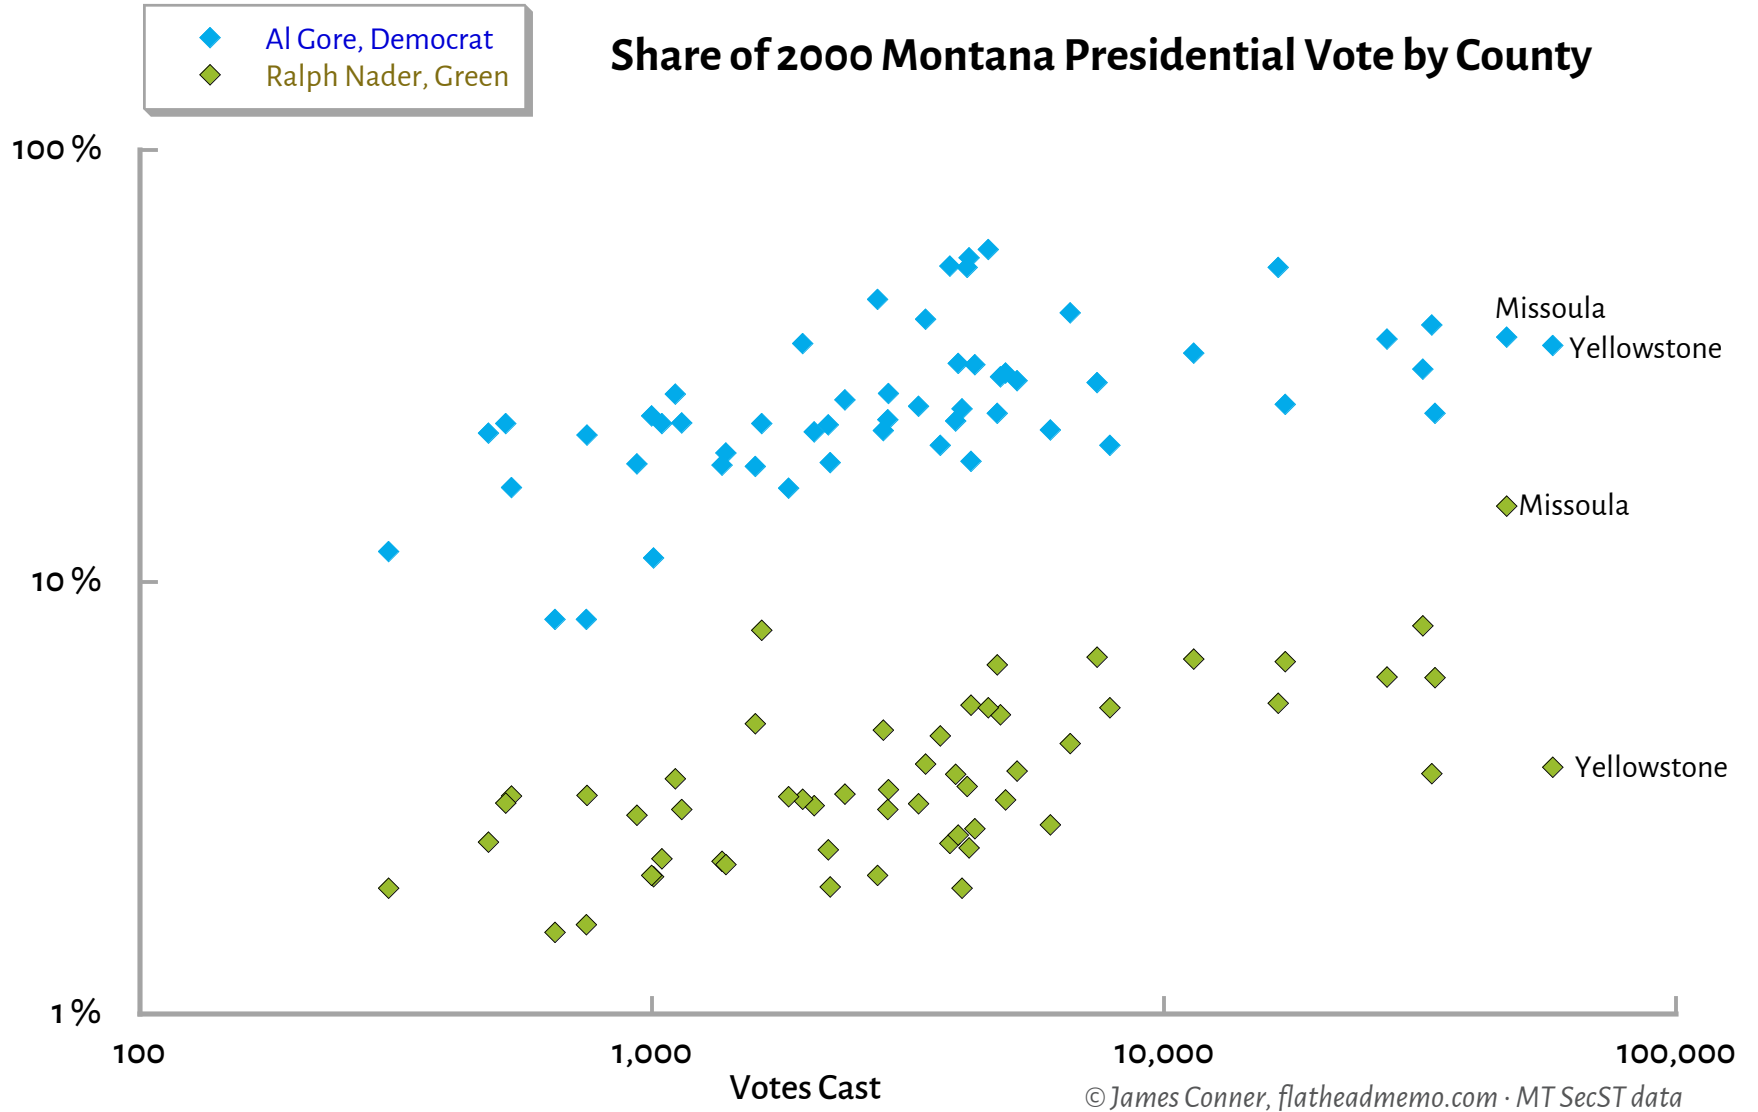

# Share of 2000 Montana Presidential Vote by County

© James Conner, flatheadmemo.com · MT SecST data