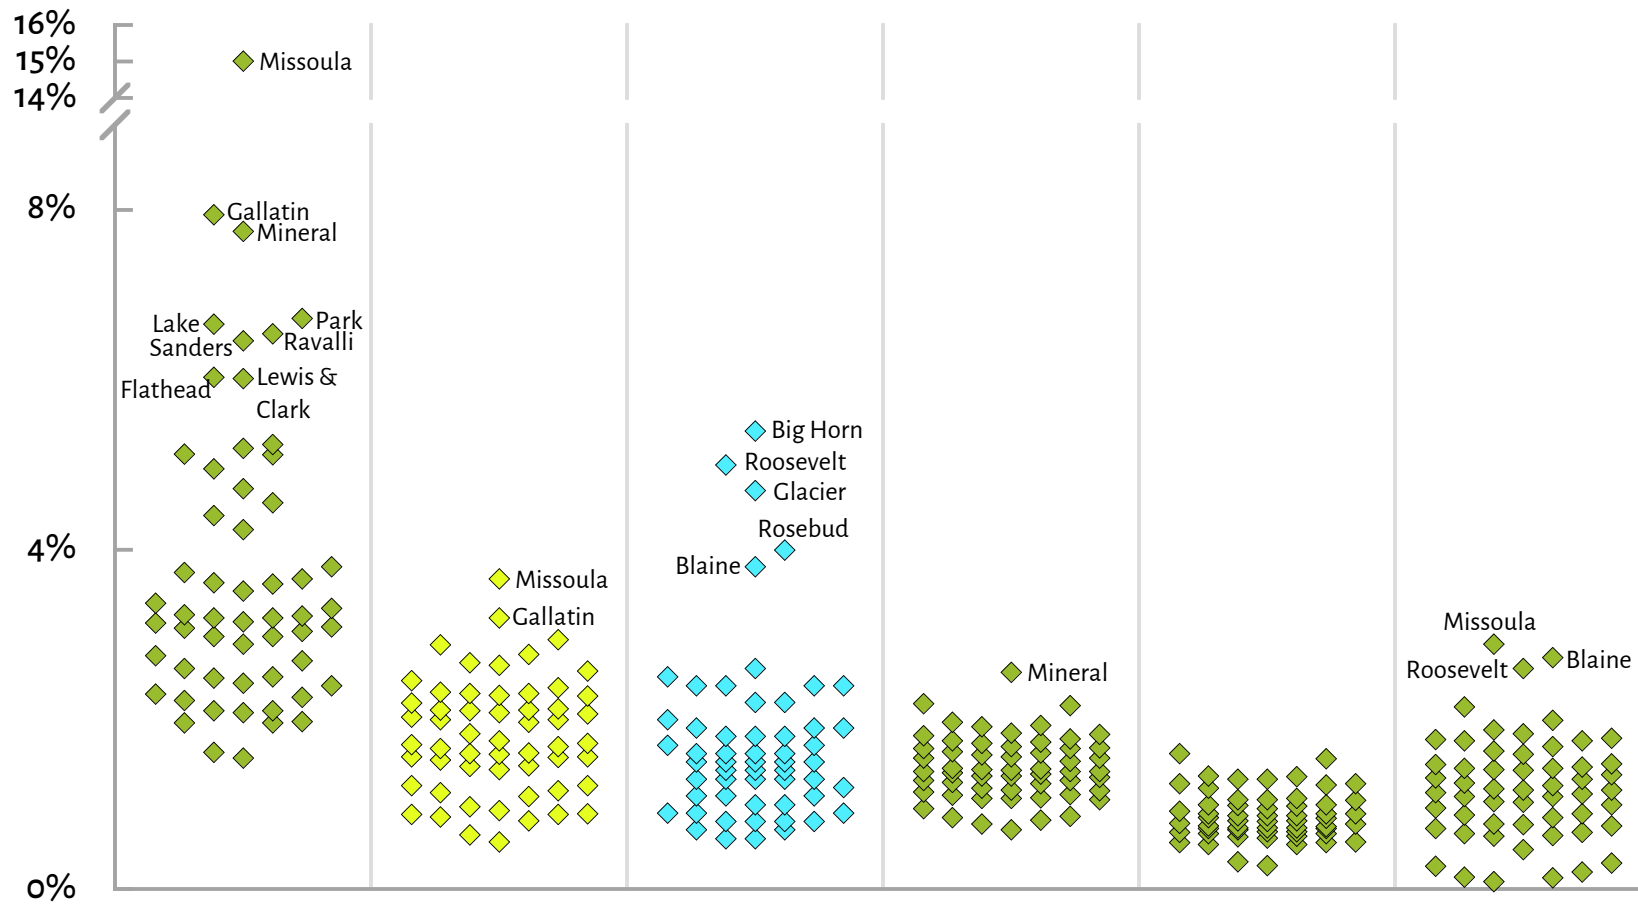

Montana Green Party Vote by County

Nader 2000 President MT 5.9 % US 2.7 %	Kelleher 2002 U.S. Senate 2.3 %	Kelleher 2004 C. Little Thunder Governor 2004 1.9 %	Cobb (Green) + Nader (Indy) President 2004 1.6 % 0.5 %	Nader (Indy) President 2008 0.8 % 0.6 %	Stein 2016 President 1.6 % 1.1 %
--	--	---	--	---	--