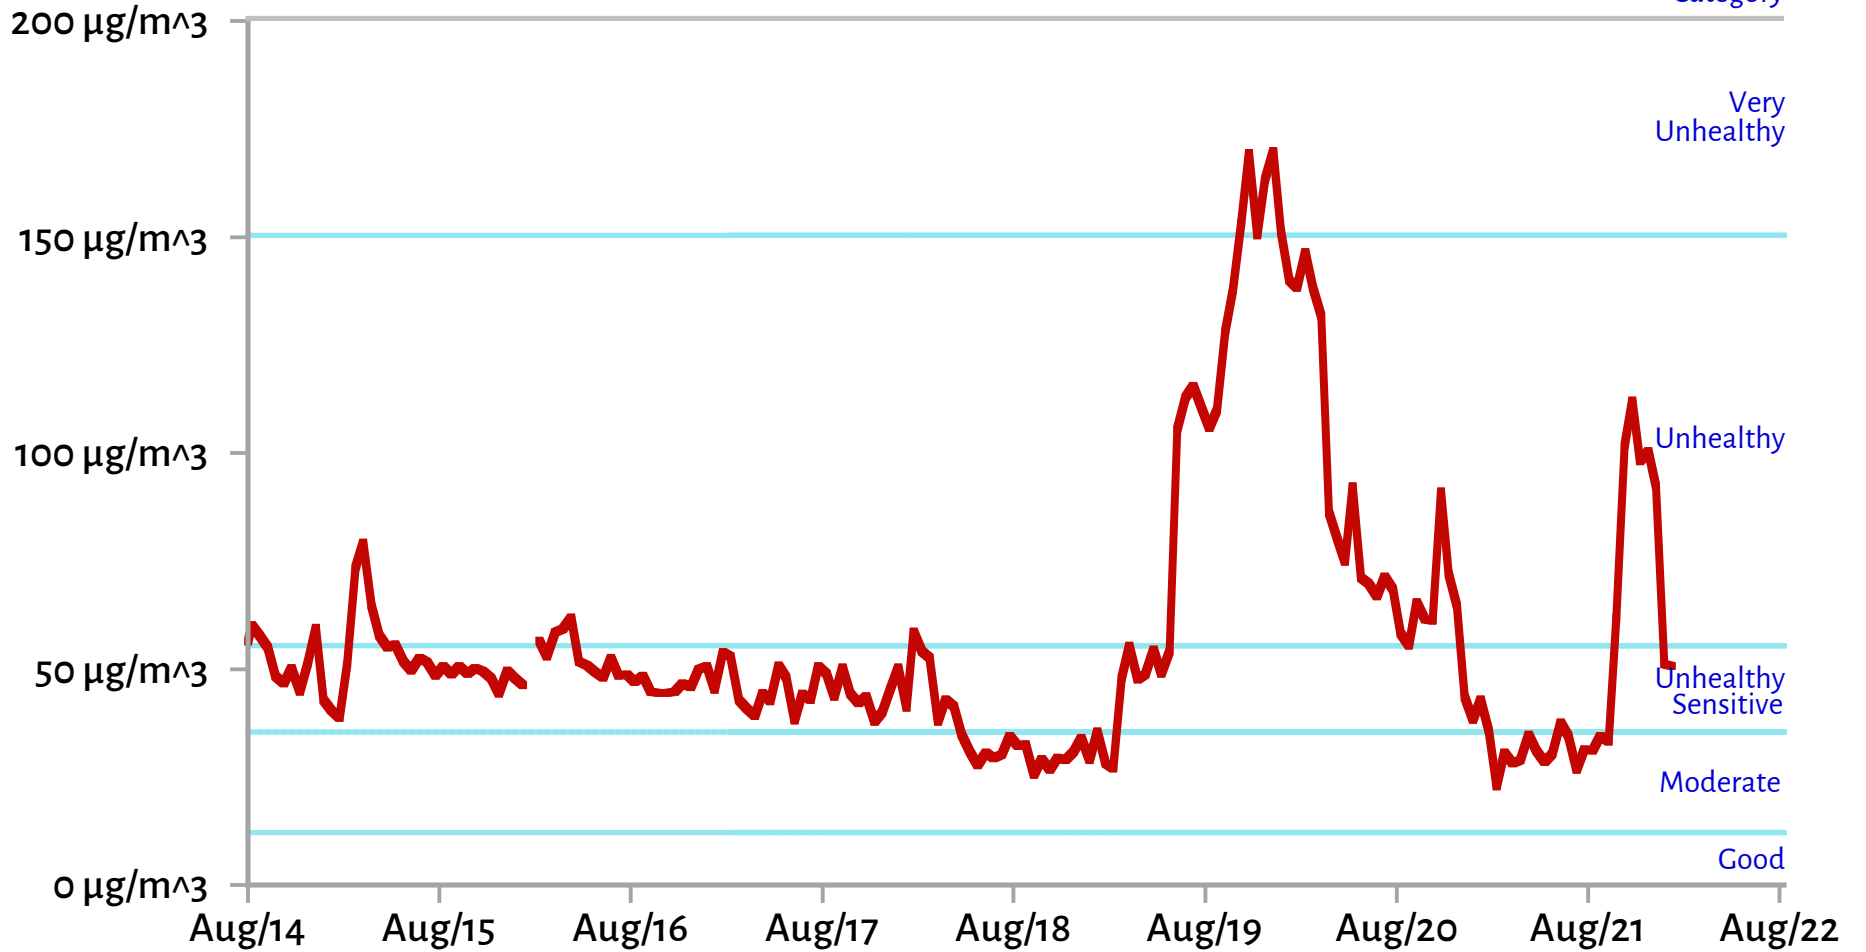

Flathead One-Hour PM 2.5 Concentrations

Air Quality Category

Very Unhealthy

Unhealthy

Unhealthy Sensitive

Moderate

Good

Air quality category breakpoints are for Nowcast means, which approximate the mean of the last three hours.