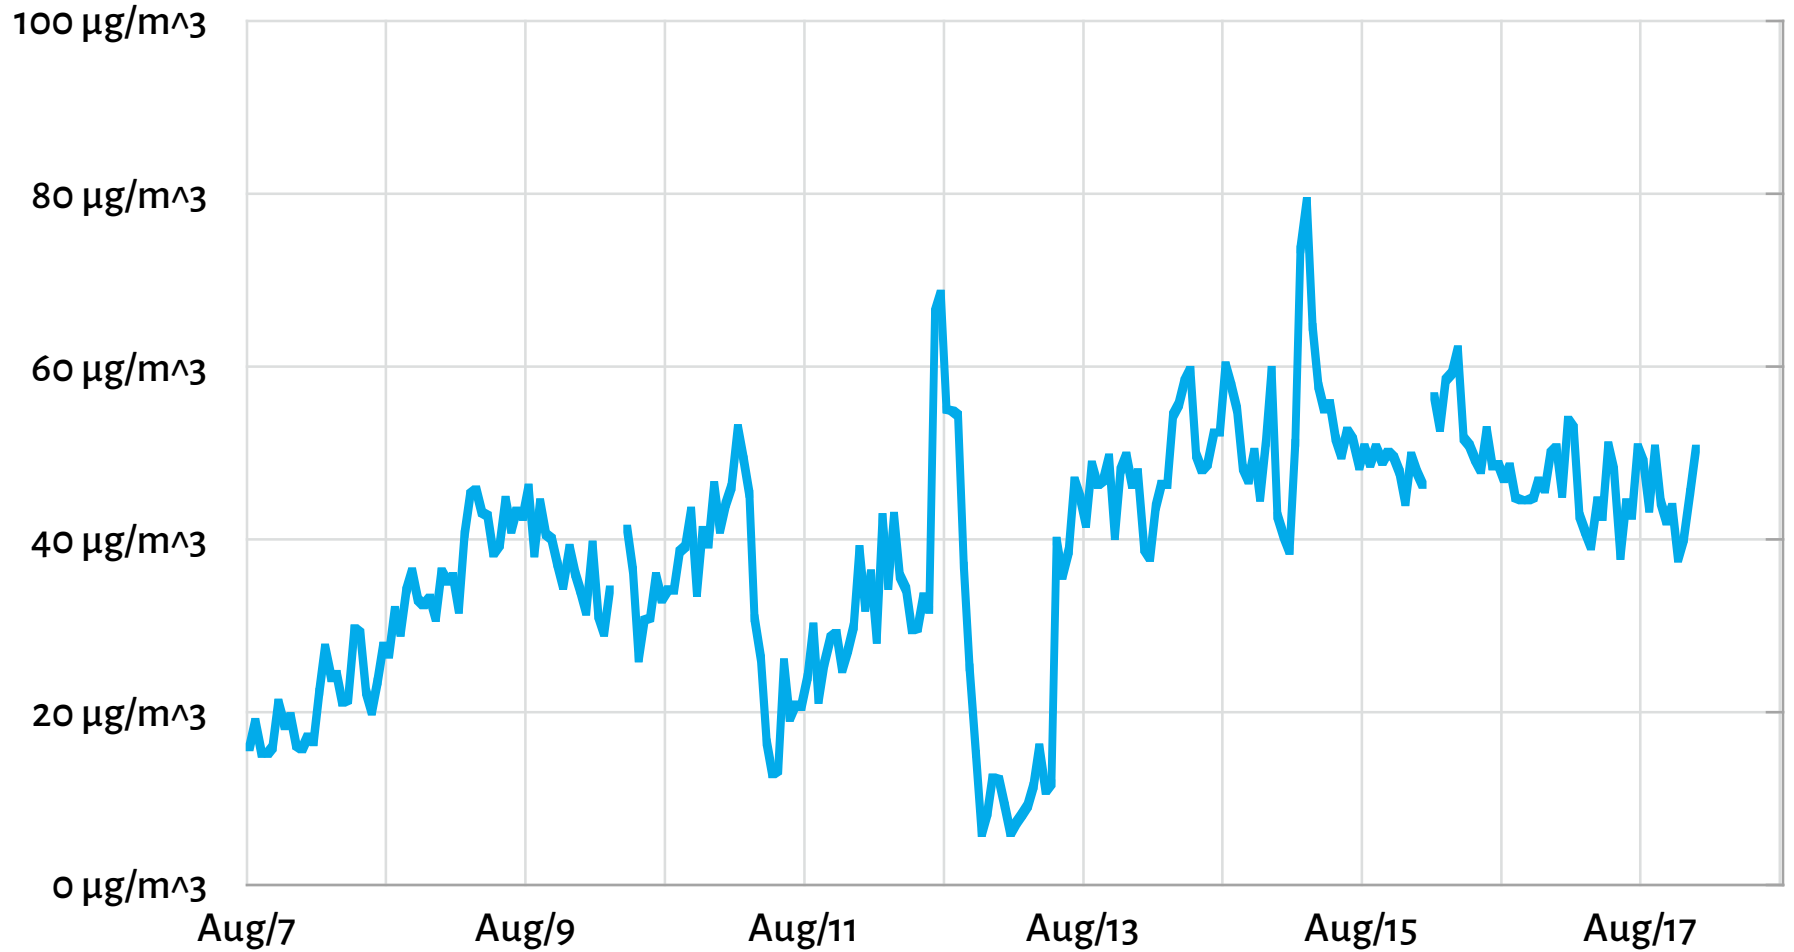

Flathead One Hour PM 2.5 Concentrations

© James Conner, flatheadmemo.com · MT air quality bureau data