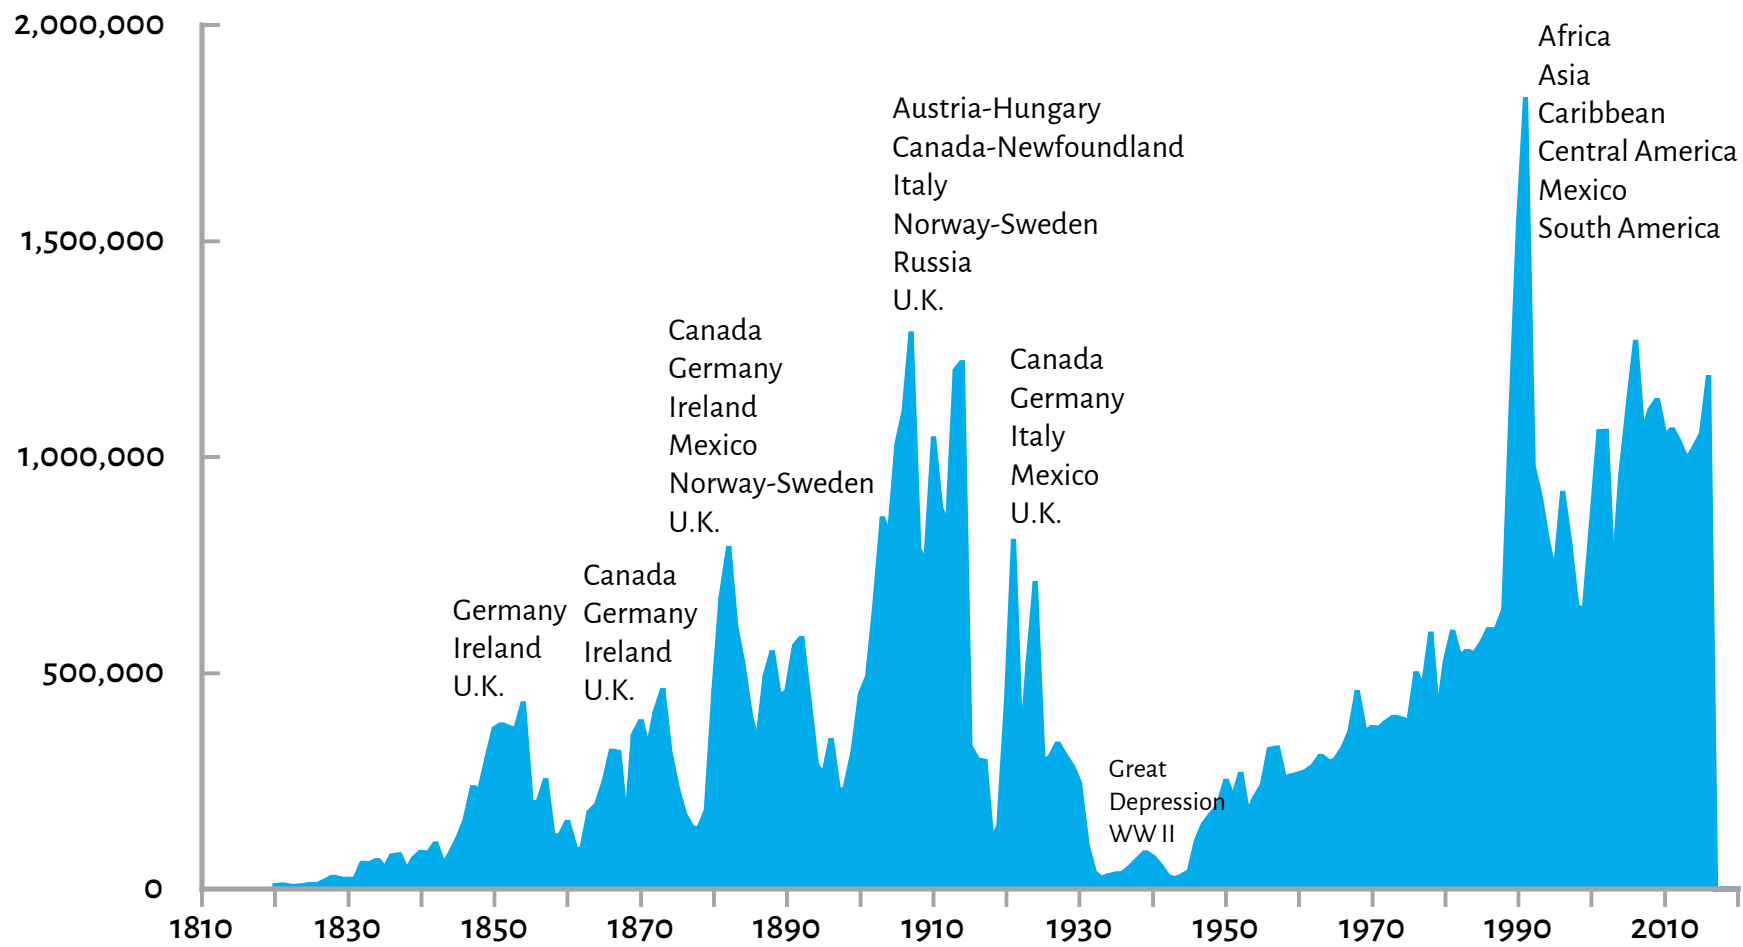

Persons Annually Obtaining Lawful Permanent Resident Status 1820–2016

1845–49 Irish
Potato Famine

© James Conner, flatheadmemo.com

Data: 2016 Yearbook of Immigration Statistics