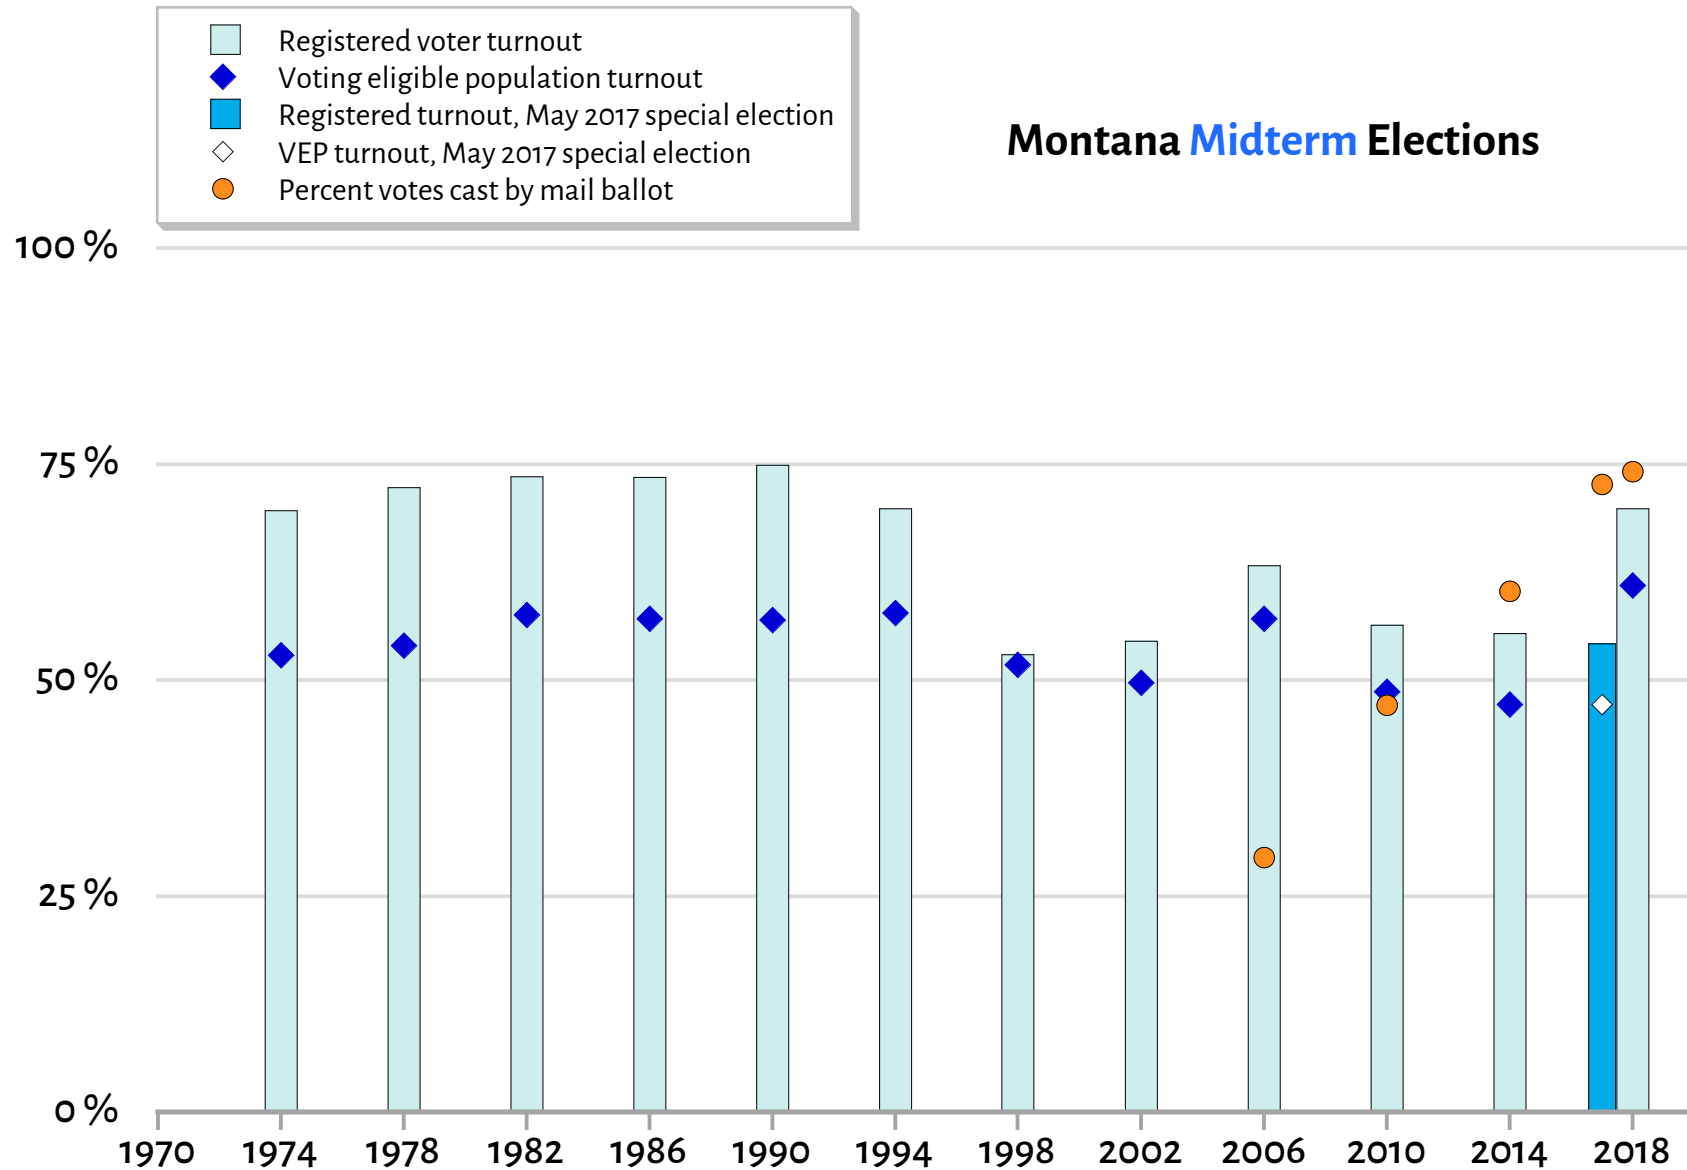

## Montana Midterm Elections

The voting eligible population is the voting age population minus aliens, imprisoned felons, and other disqualified classes.

© James Conner, flatheadmemo.com  
 MT SecST data; plotted 9 Nov. 2018