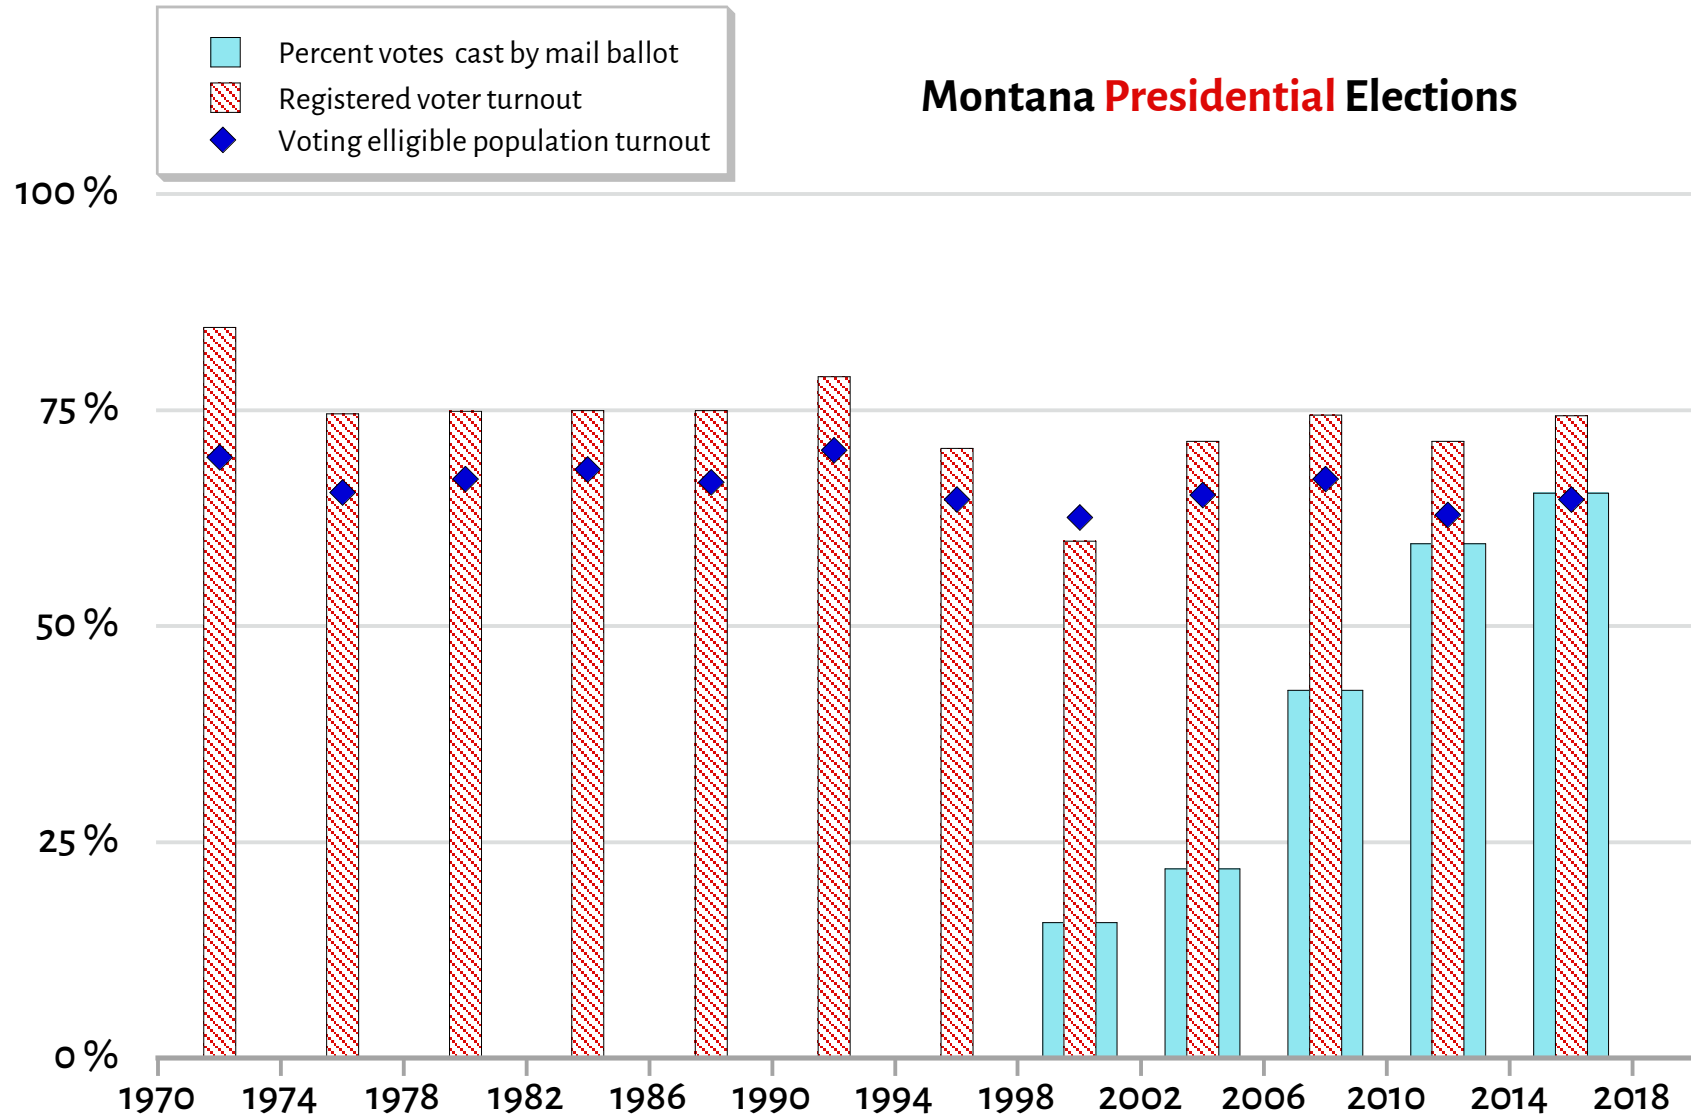

## Montana Presidential Elections

The voting eligible population is the voting age population minus aliens, imprisoned felons, and other disqualified classes.

© James Conner, flatheadmemo.com  
MT SecST data; plotted 9 Nov. 2018