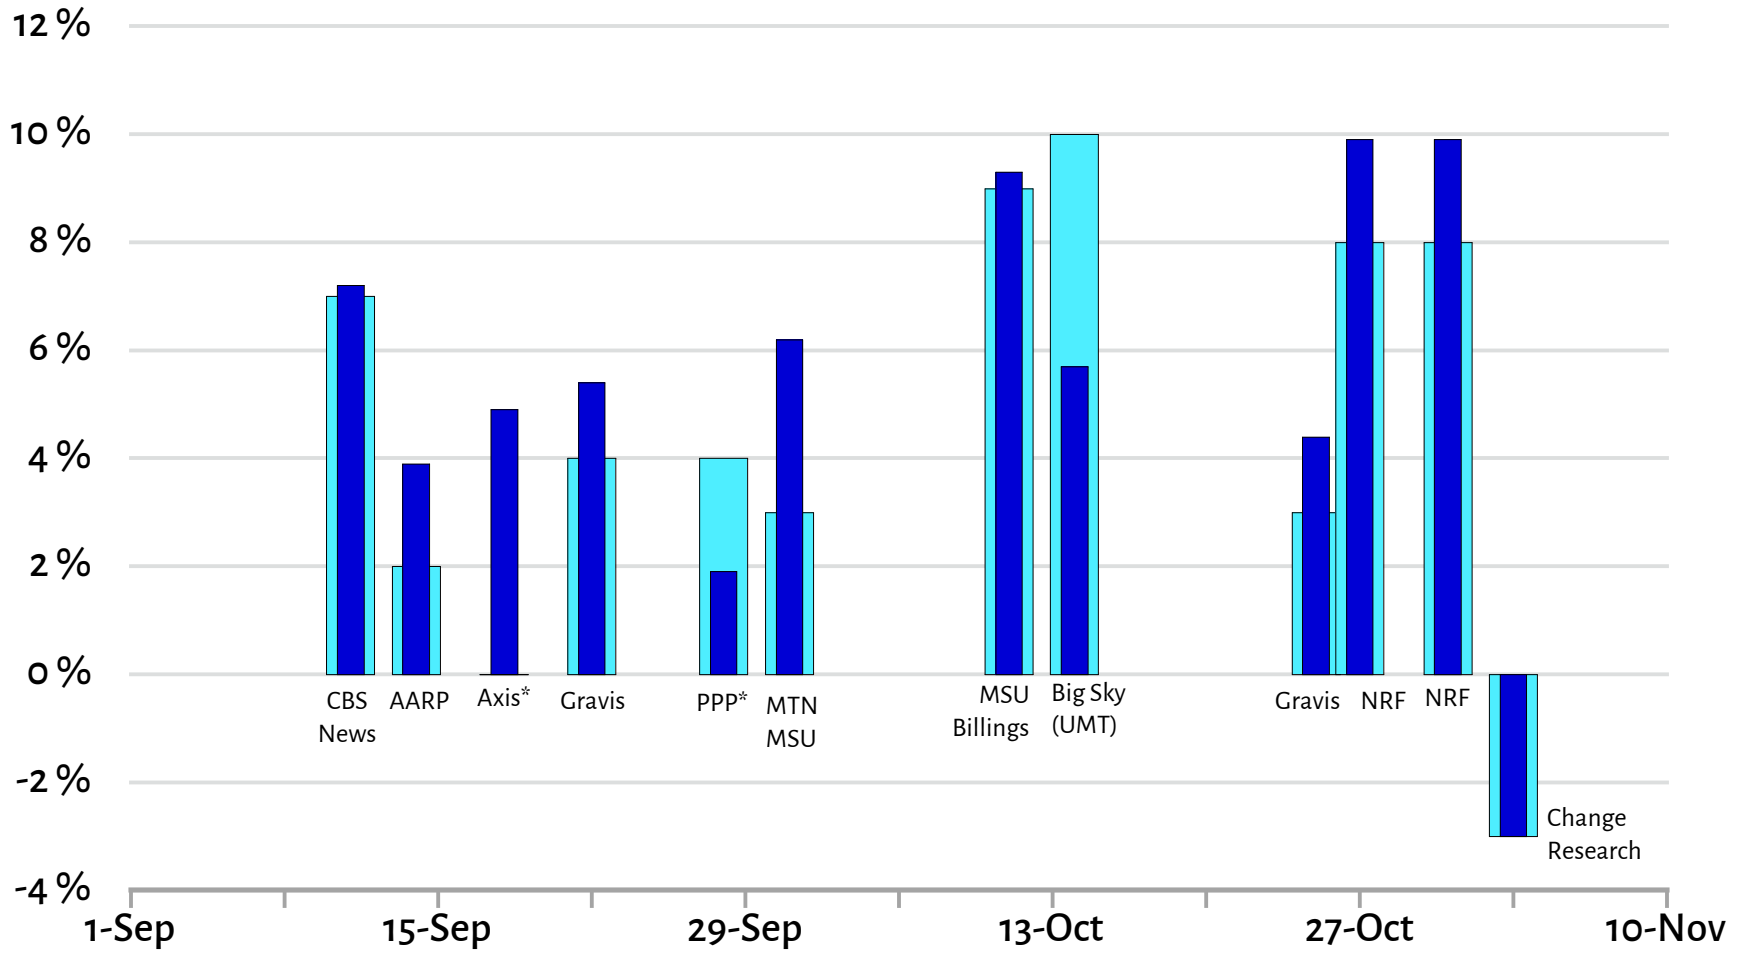

# Montana U.S. Senate 2018

\* Partisan poll

© James Conner, flatheadmemo.com  
 Sources: FiveThirtyEight & Pollsters  
 Graph constructed 5 November 2018