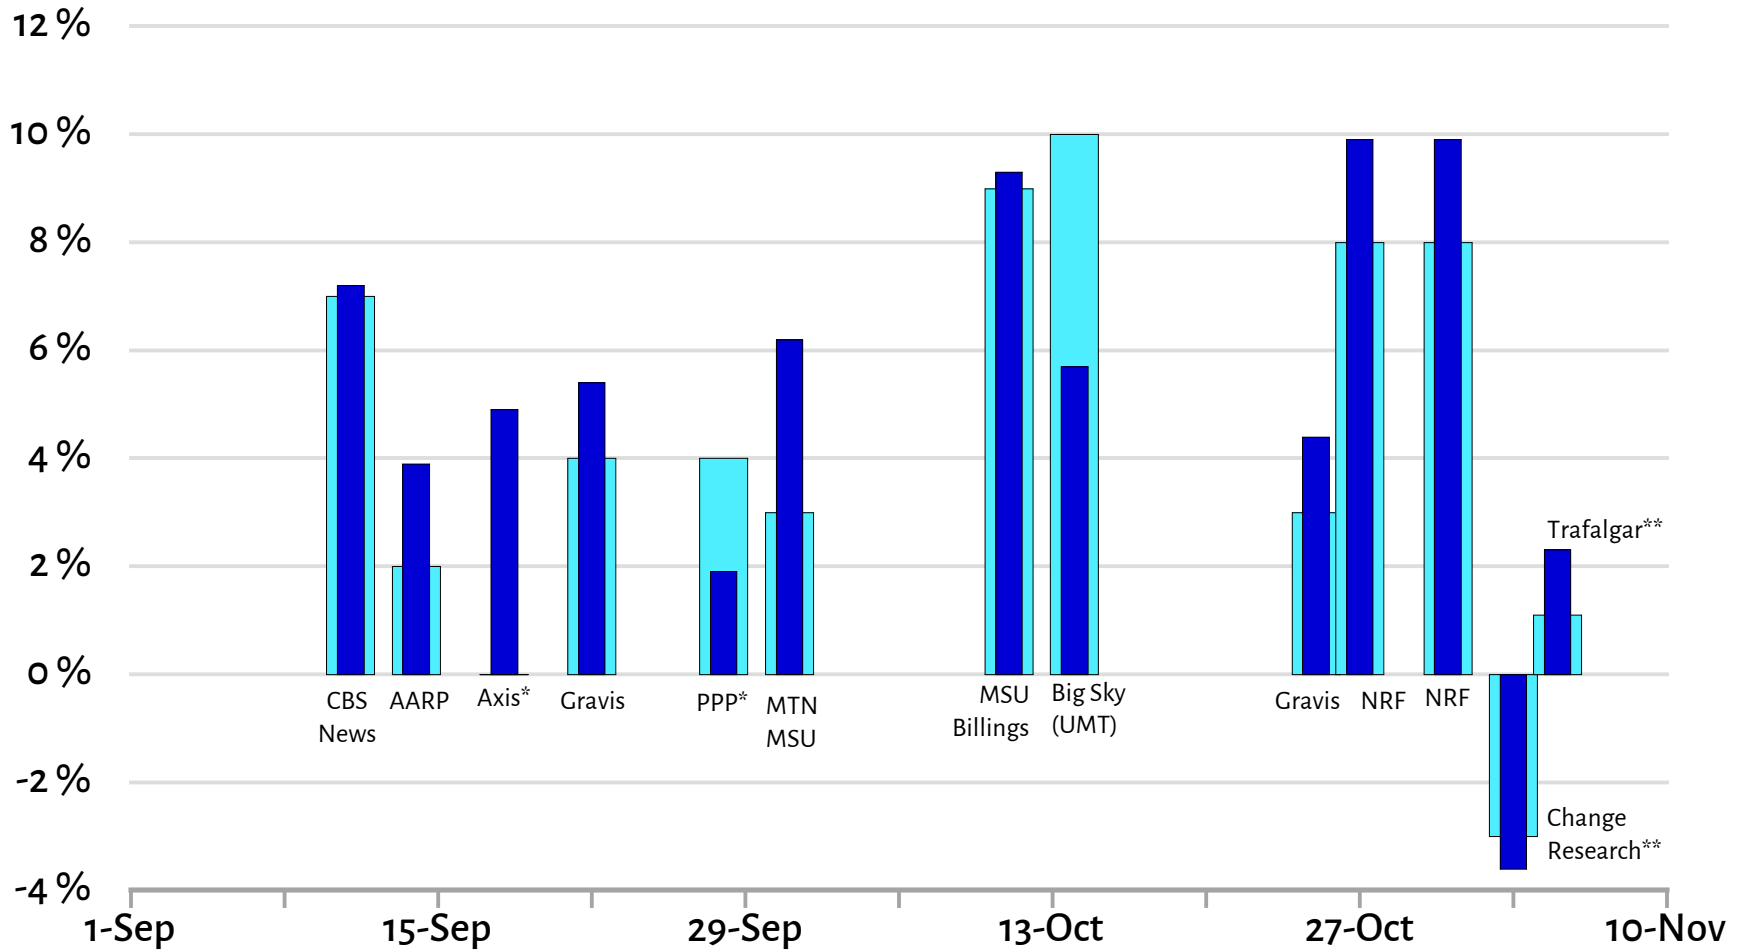

# Montana U.S. Senate 2018

\* Partisan poll  
 \*\* Suspected partisan poll