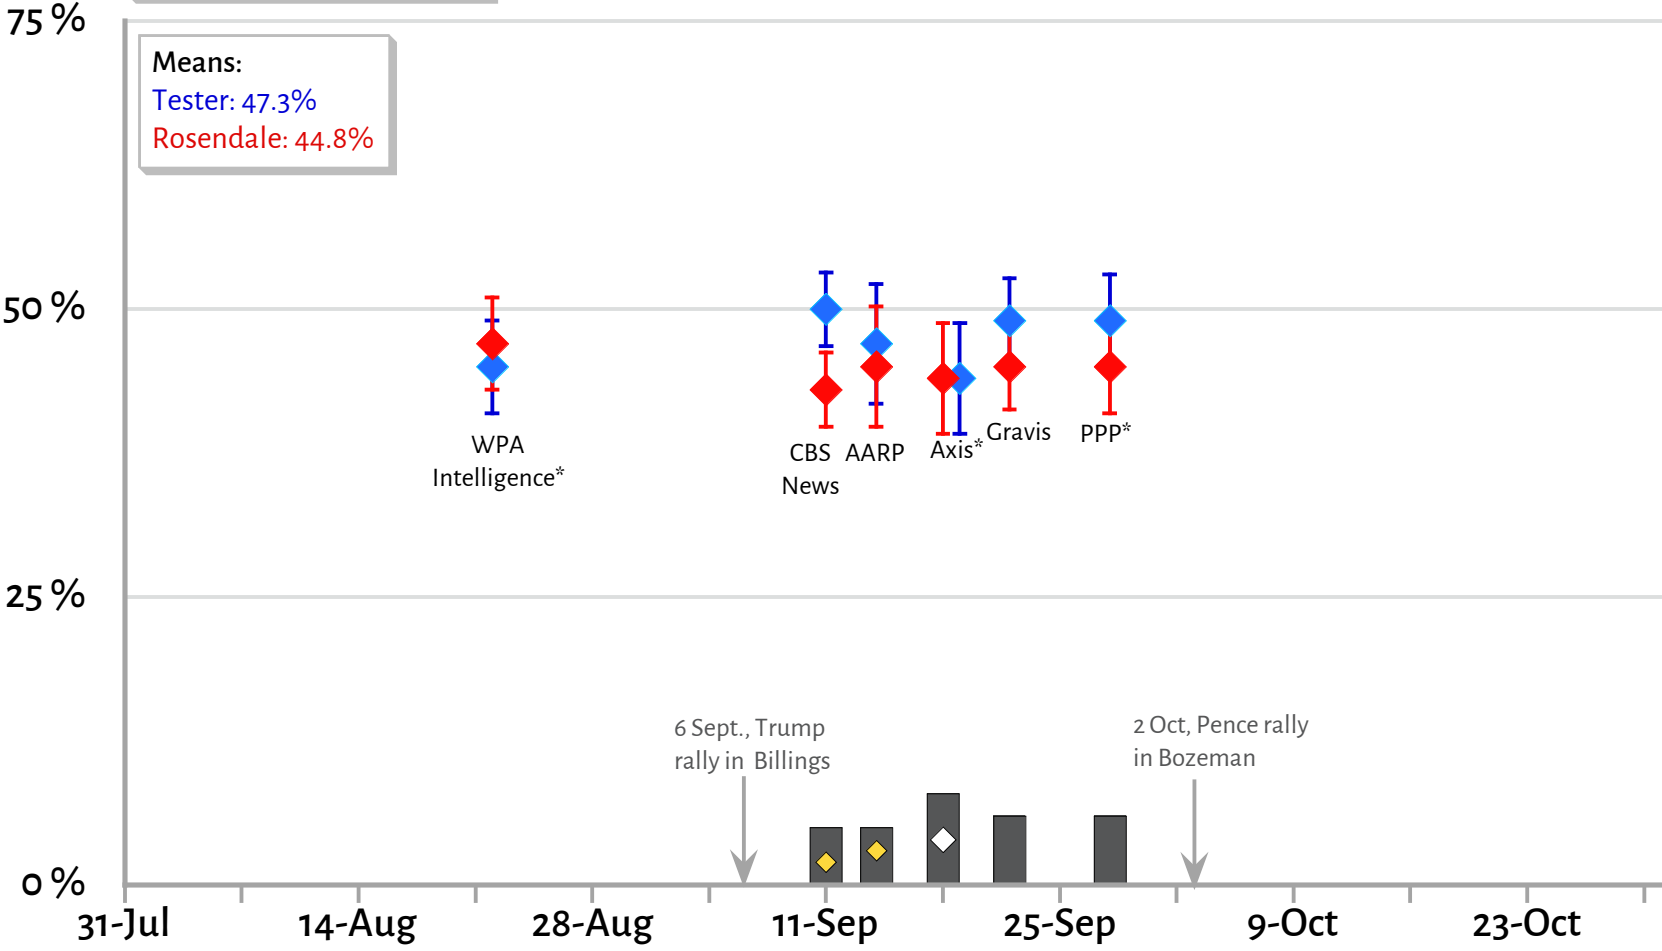

Montana Senate Polls 2018

- ◆ Tester - DEM
- ◆ Rosendale - GOP
- ◇ Breckenridge - LIB
- Undecided
- ◆ Someone Else

* Partisan poll

© James Conner, flatheadmemo.com · Sources: FiveThirtyEight & Pollsters