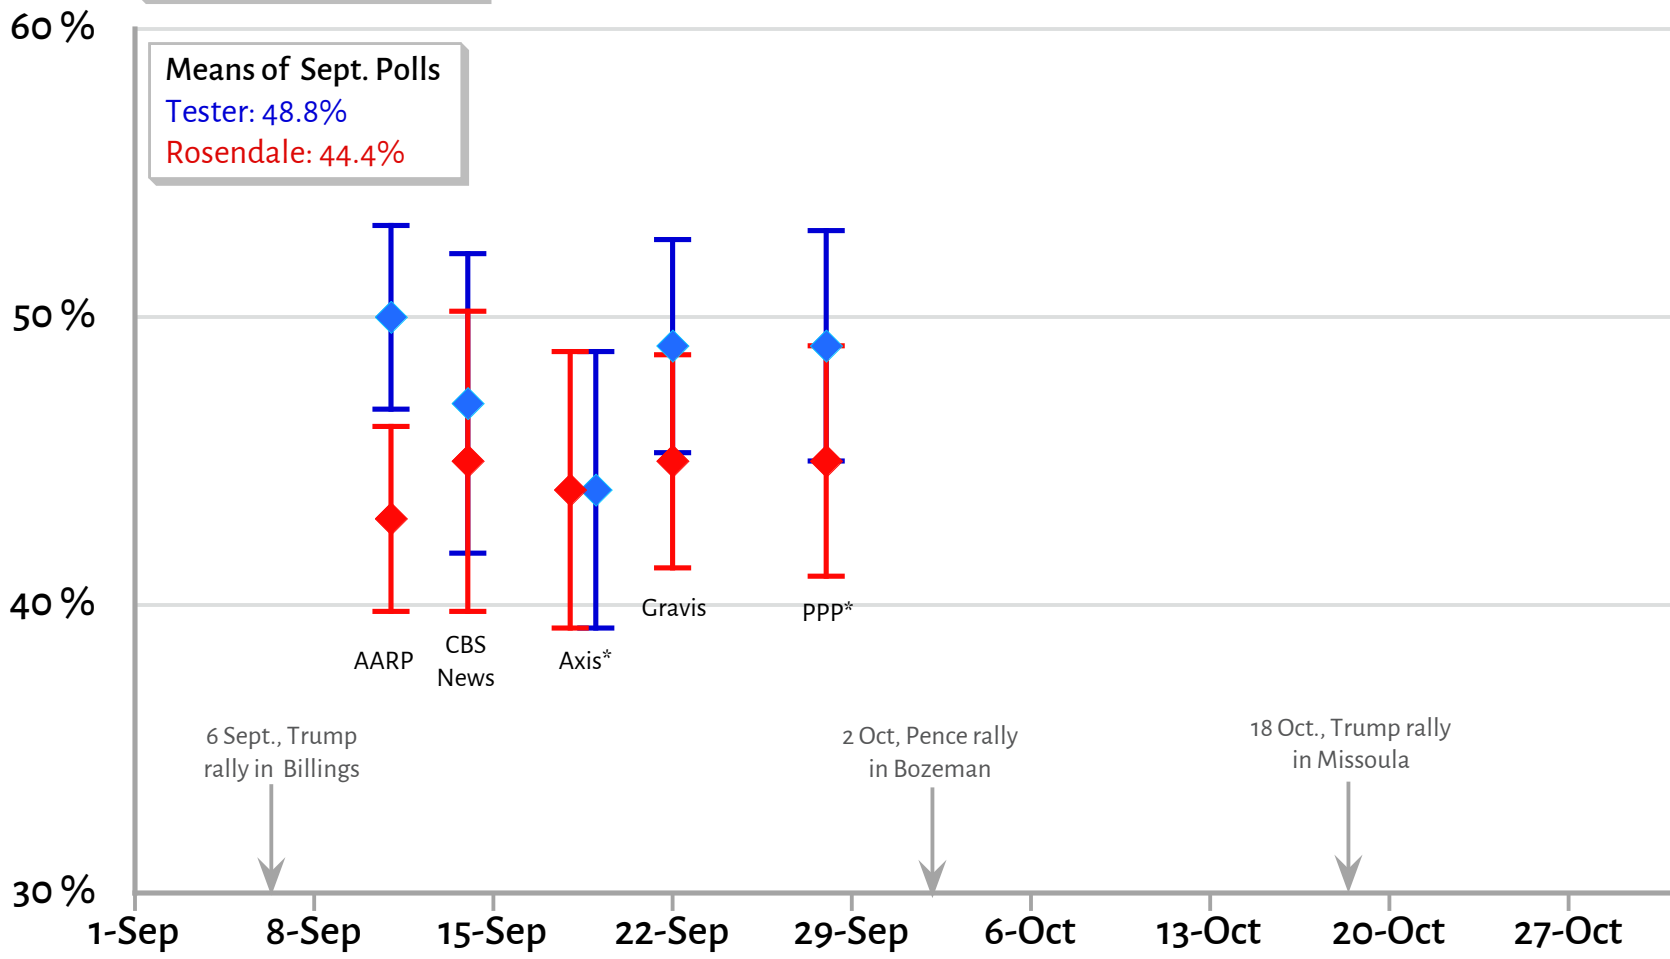

Montana U.S. Senate 2018, 2-Party

◆ Tester - DEM
◆ Rosendale - GOP

* Partisan poll

© James Conner, flatheadmemo.com · Sources: FiveThirtyEight & Pollsters