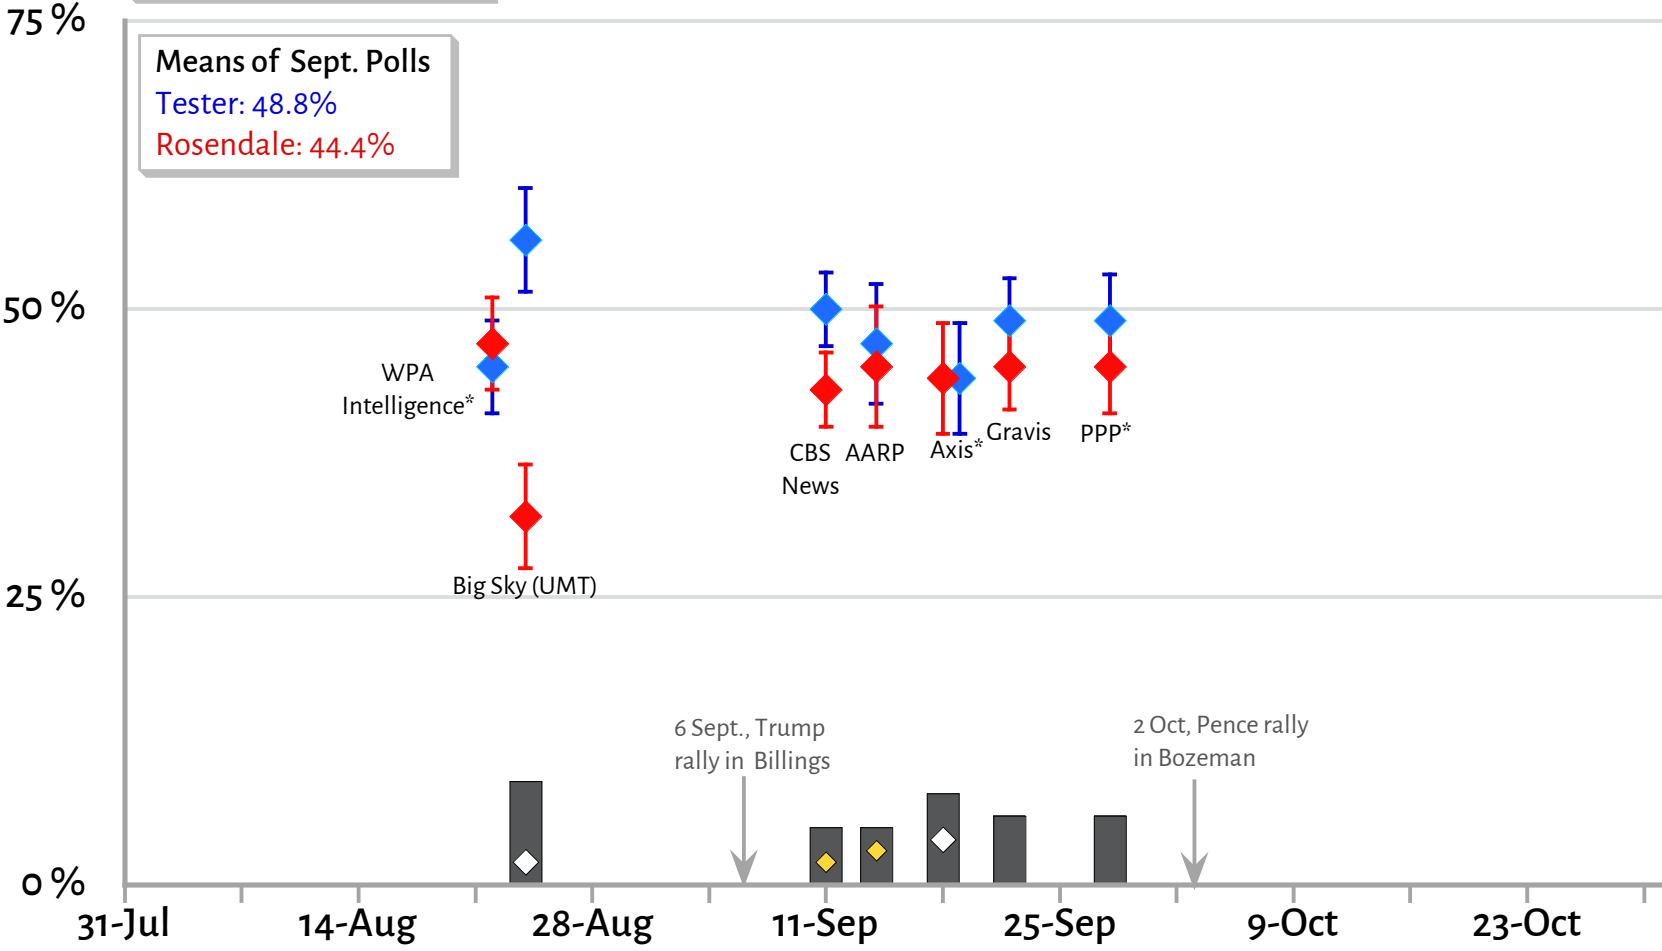

# Montana Senate Polls 2018

- ◆ Tester - DEM
- ◆ Rosendale - GOP
- ◇ Breckenridge - LIB
- Undecided
- ◆ Someone Else

\* Partisan poll