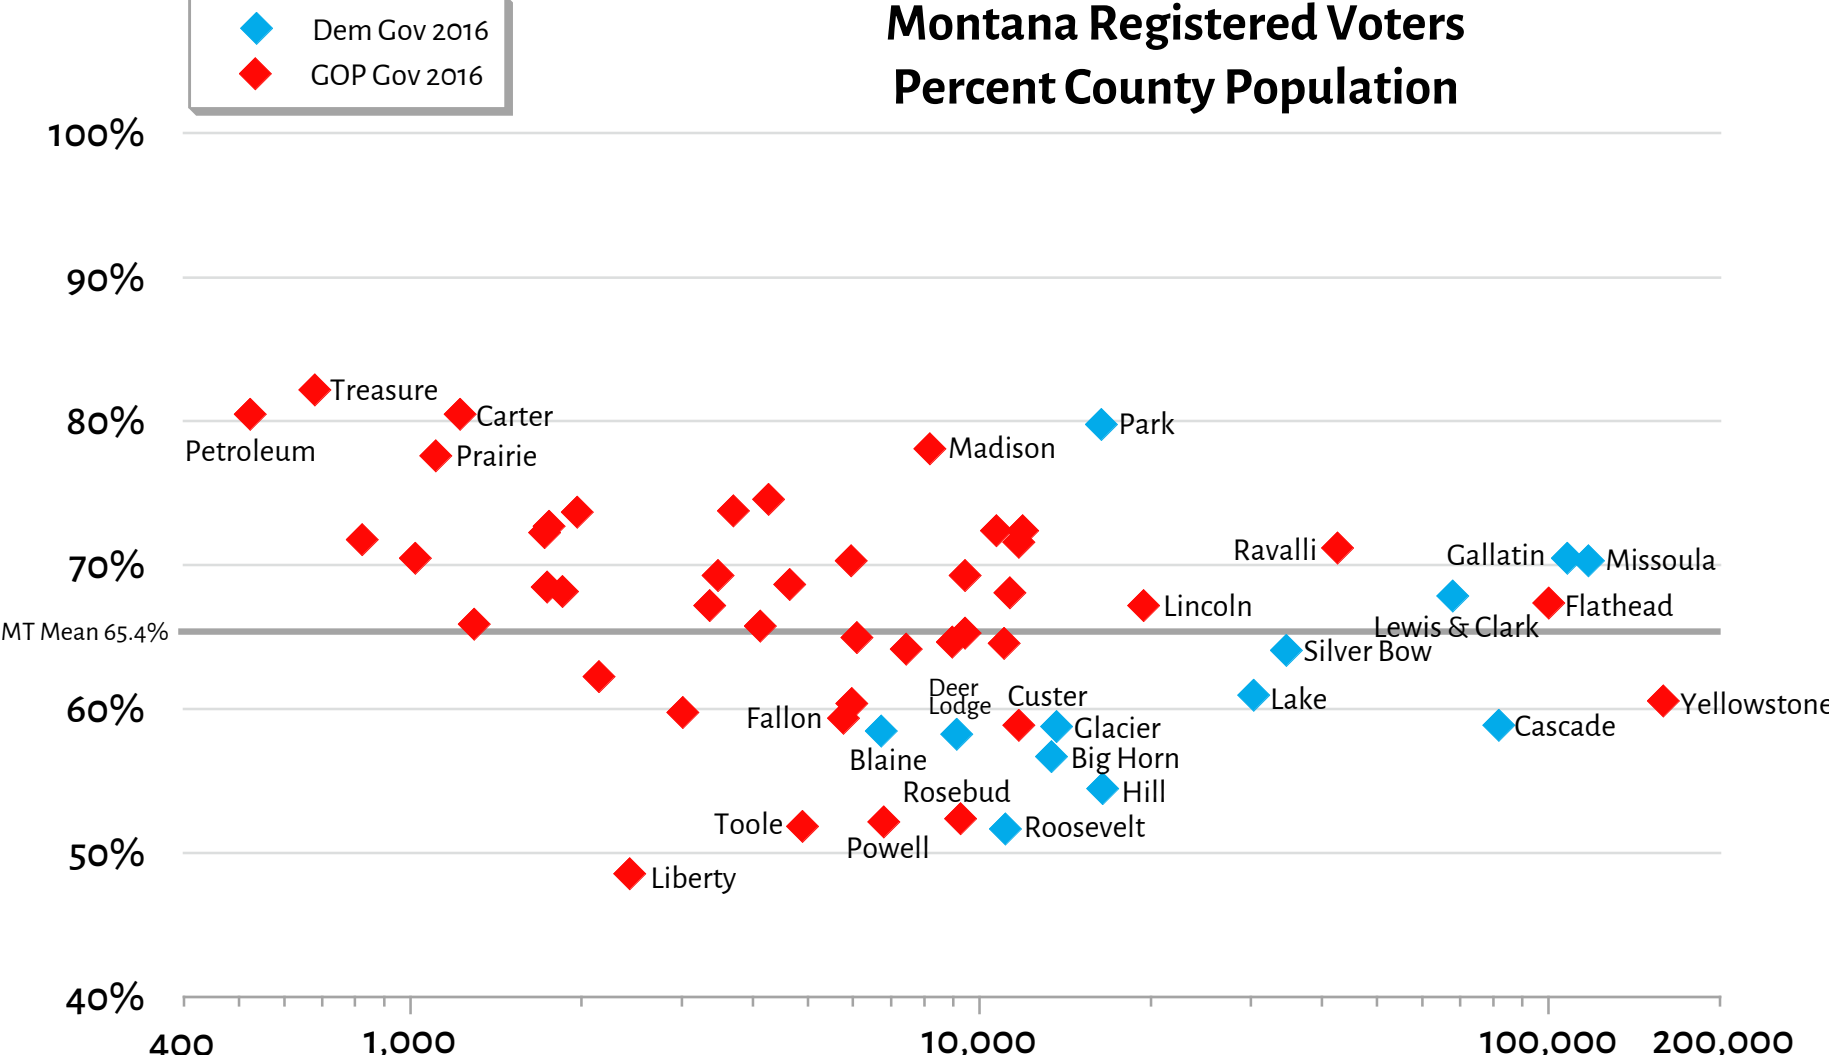

# Montana Registered Voters Percent County Population

Population: U.S. Census estimate for 1 July 2017  
 Registered Voters: MT SecST 18 August 2018

© James Conner, flatheadmemo.com