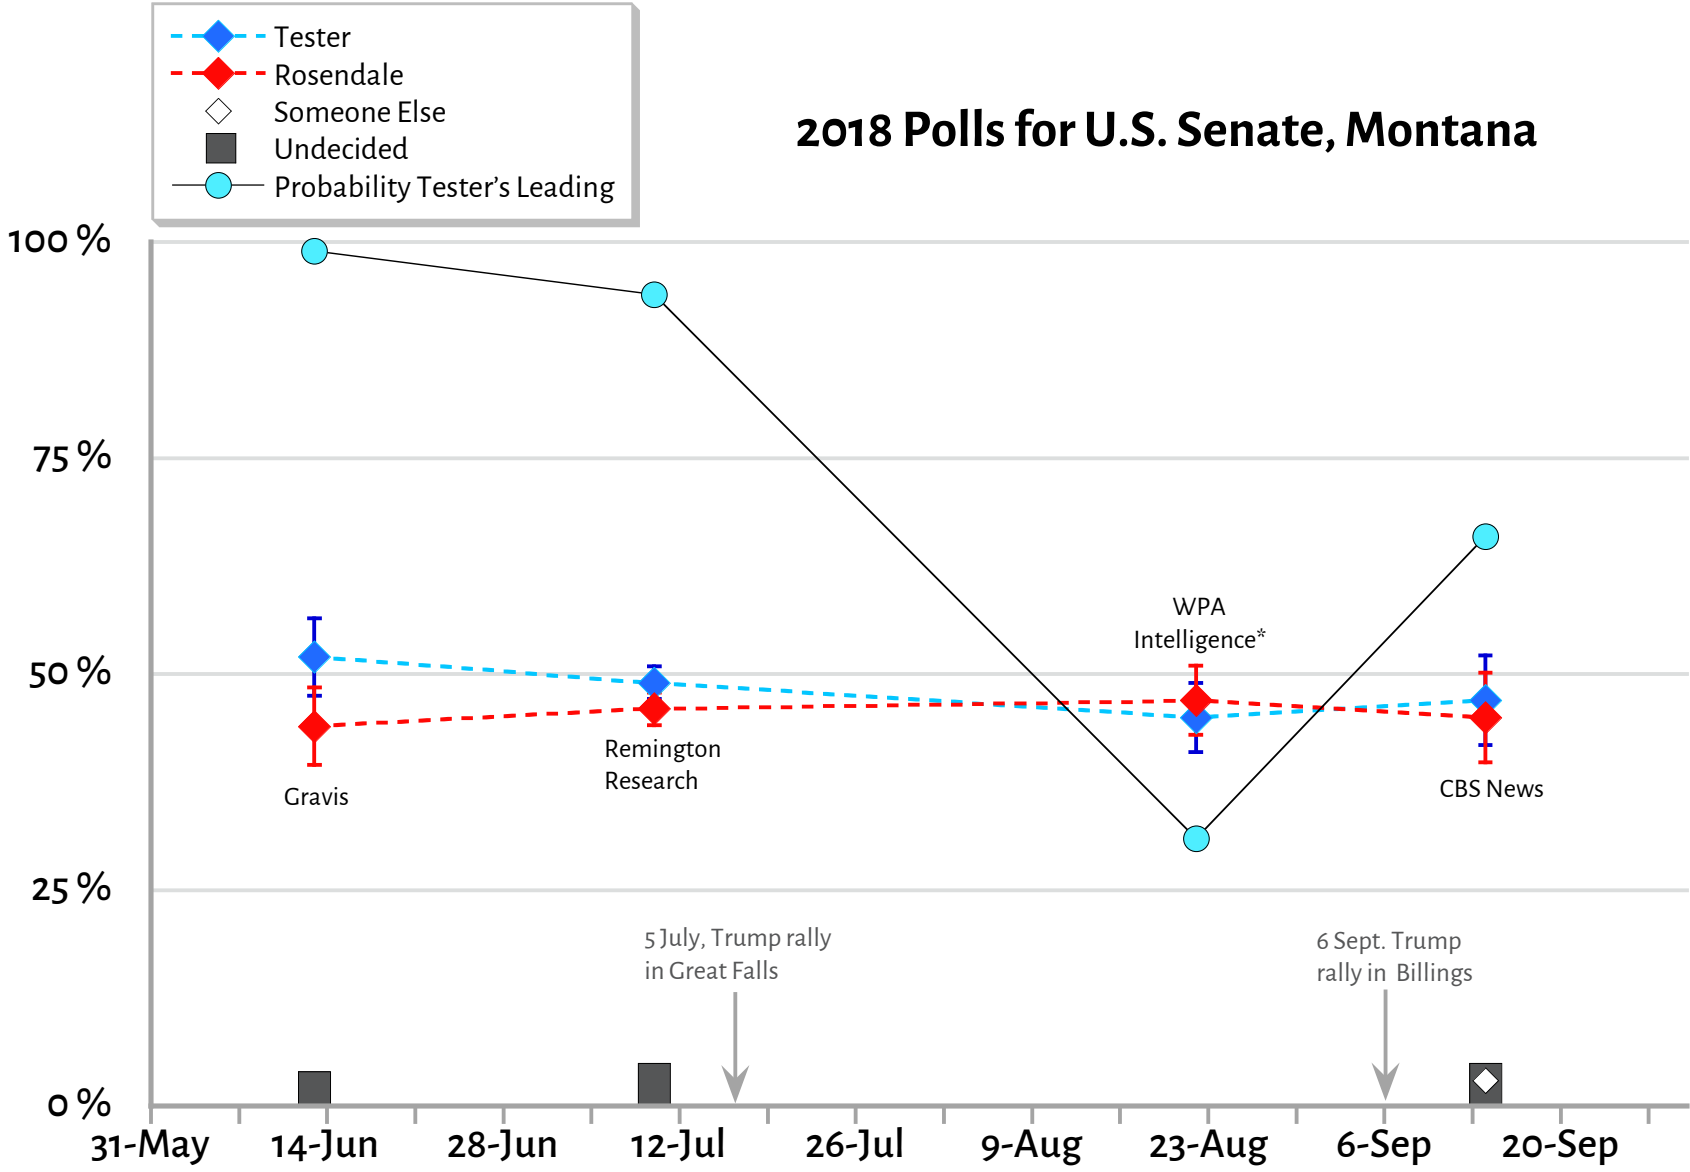

2018 Polls for U.S. Senate, Montana

* Partisan poll for RSCC