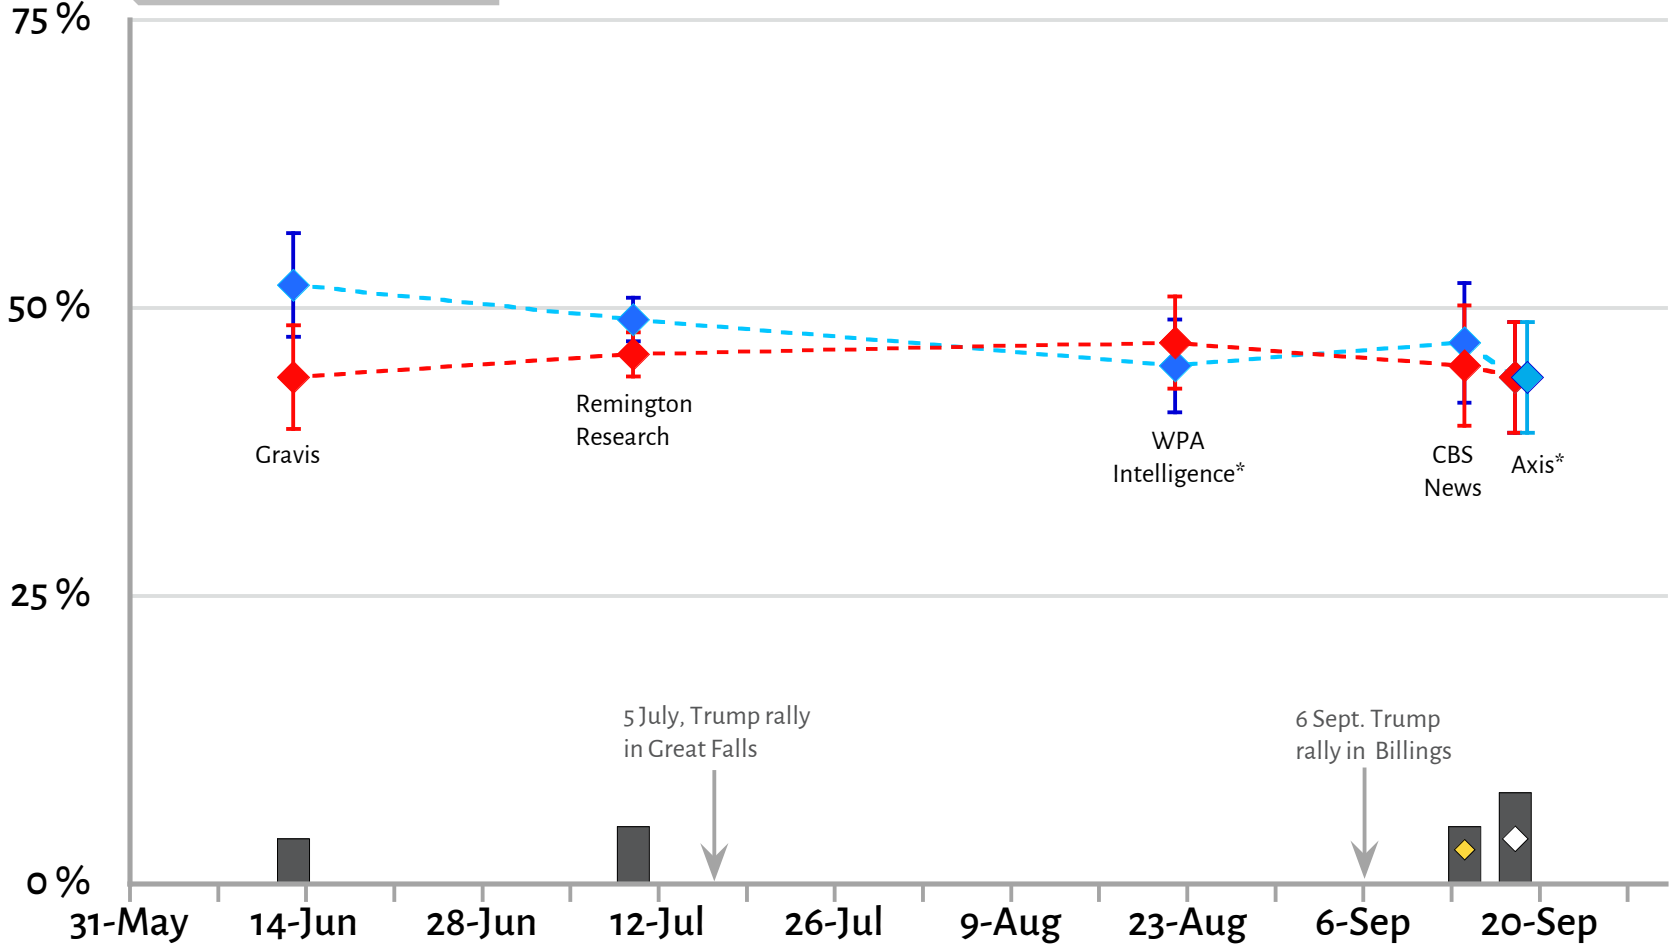

Polls for U.S. Senate, Montana, 2018

* Partisan poll for RSCC

© James Conner, flatheadmemo.com · Sources: RealClearPolitics & Pollsters