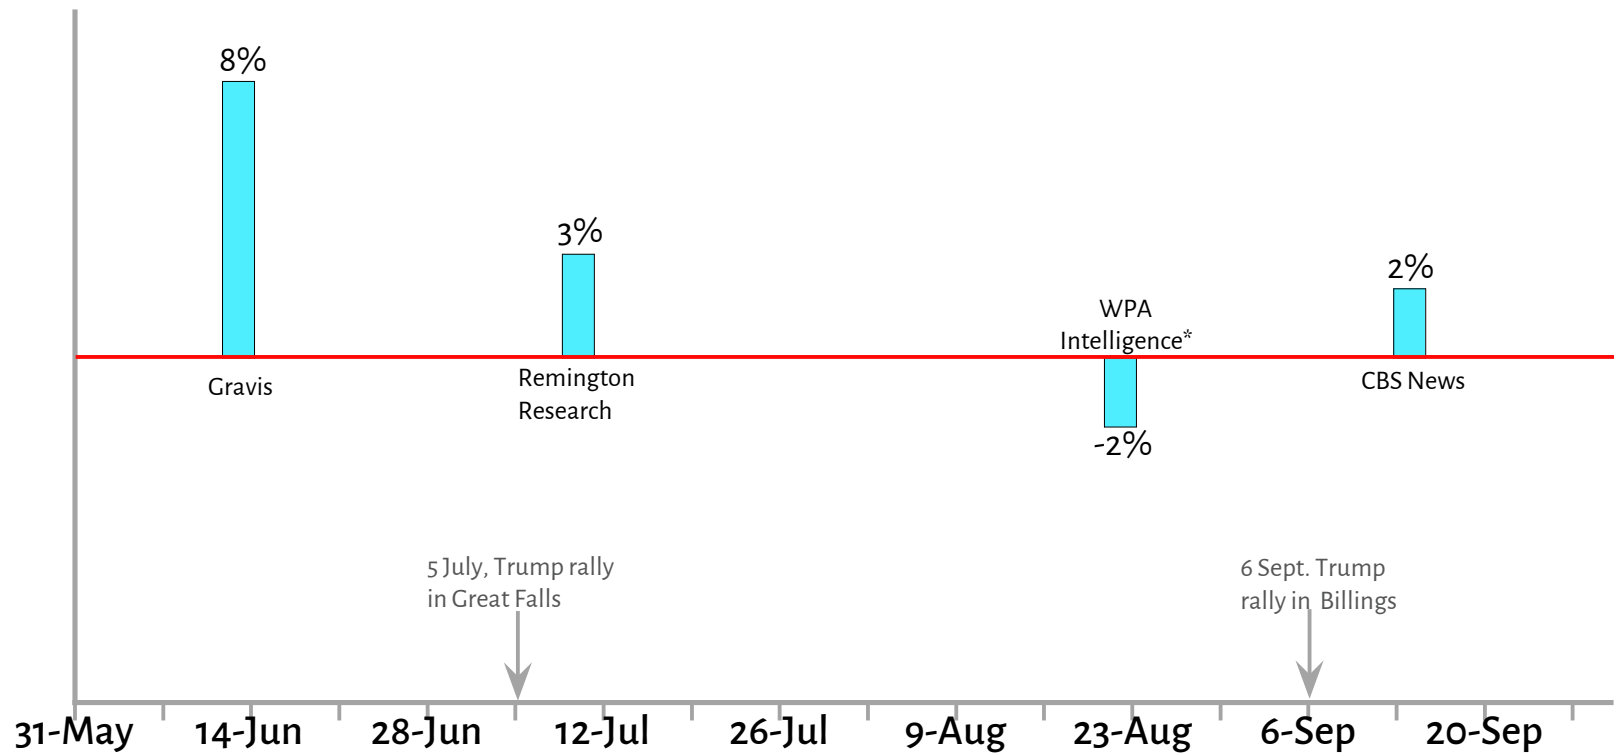

Tester Minus Rosendale

* Partisan poll for RSCC

© James Conner, flatheadmemo.com · Sources: RealClearPolitics & Pollsters