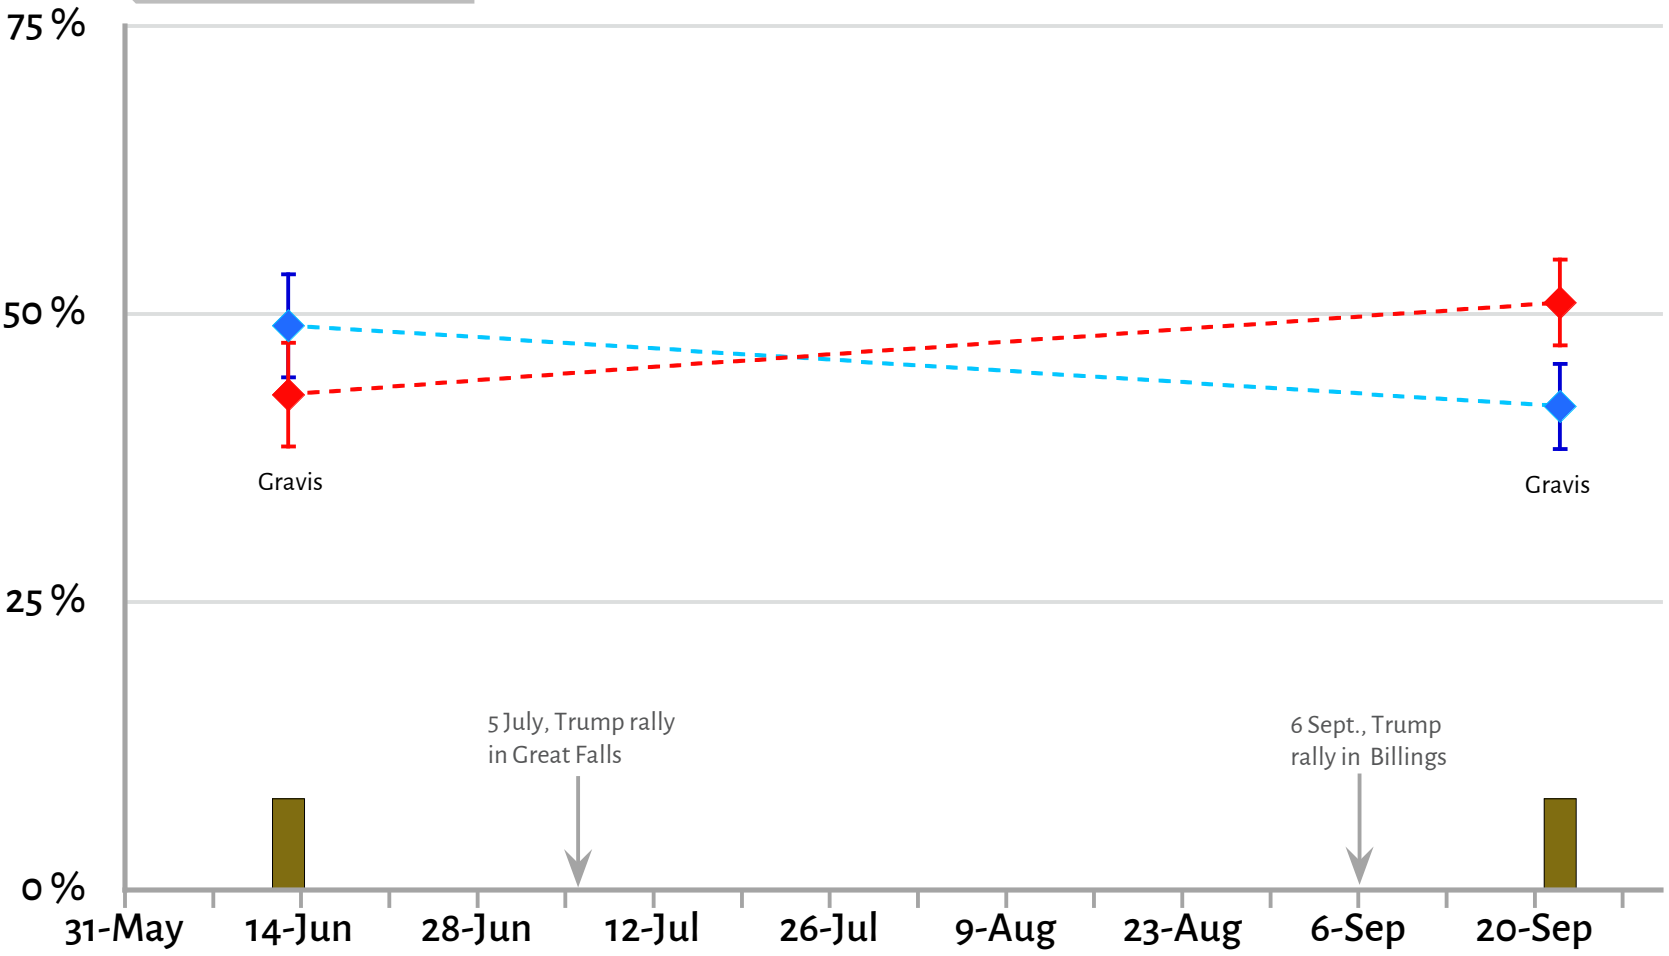

Montana House 2018

© James Conner, flatheadmemo.com · Sources: FiveThirtyEight & Pollsters