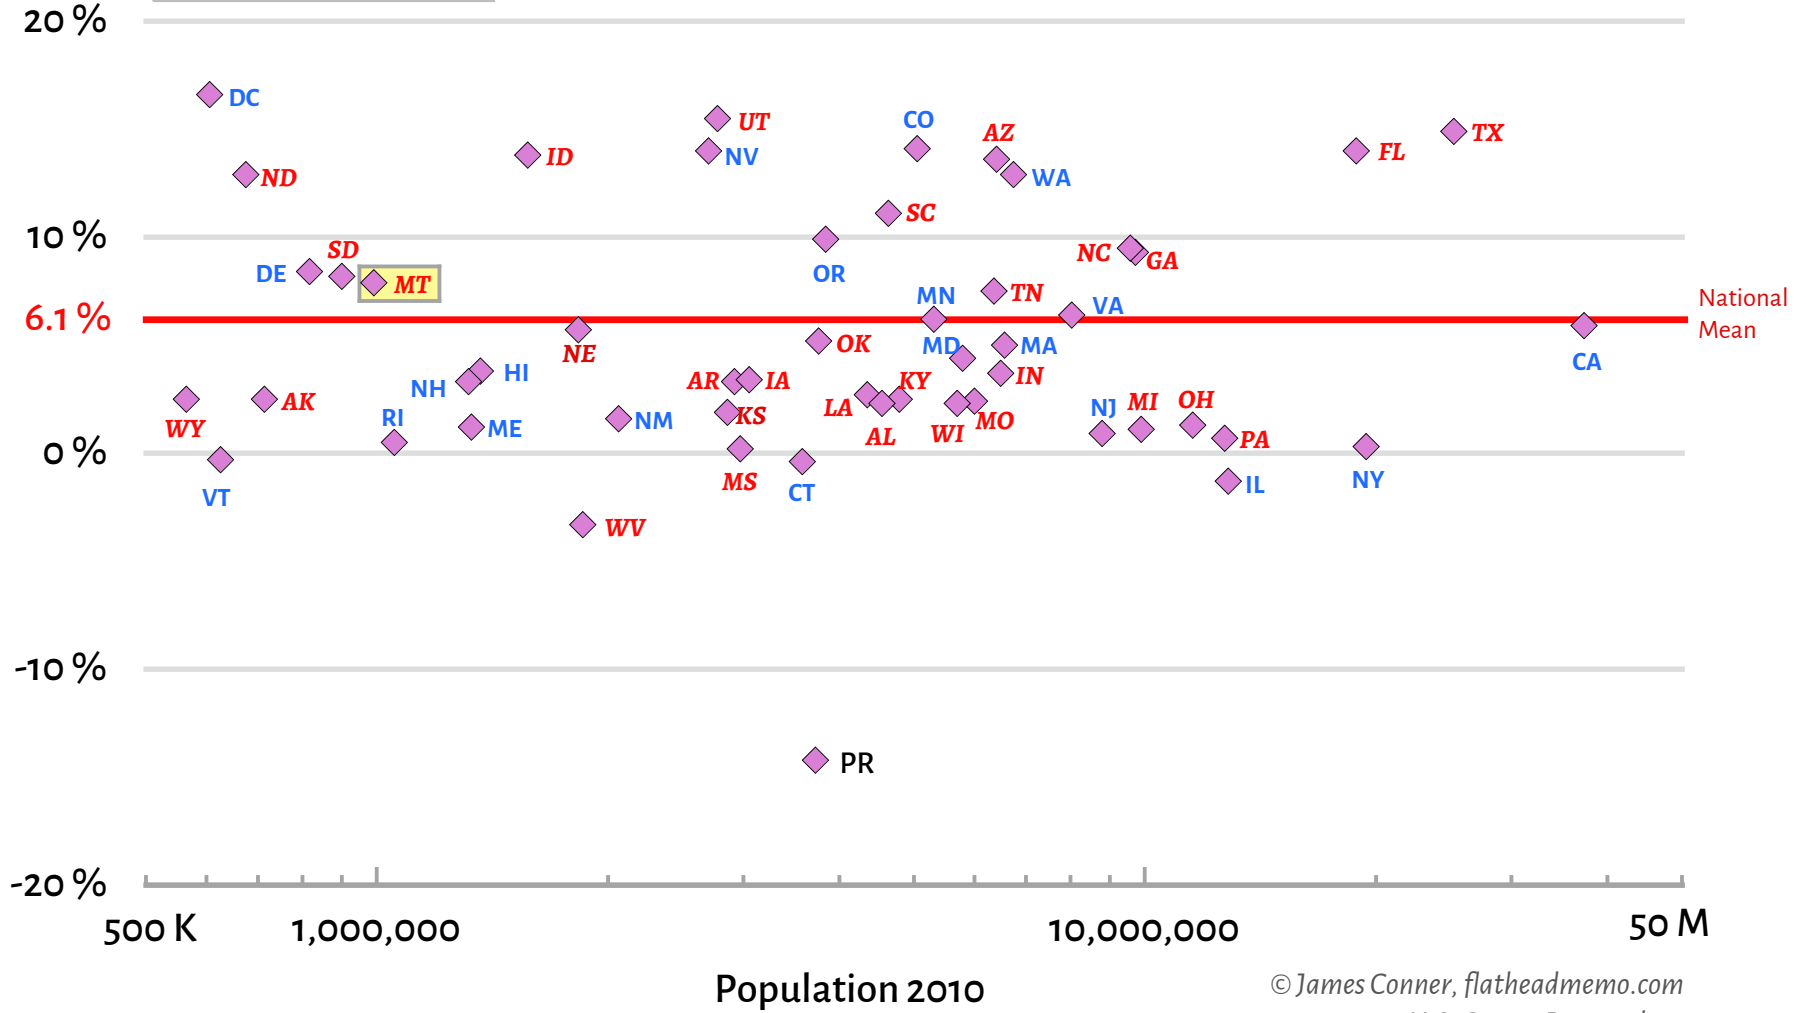

50 States Plus D.C. and Puerto Rico Percent Population Change 2010–2019

Blue = Voted for Clinton
Red = Voted for Trump

© James Conner, flatheadmemo.com
U.S. Census Bureau data