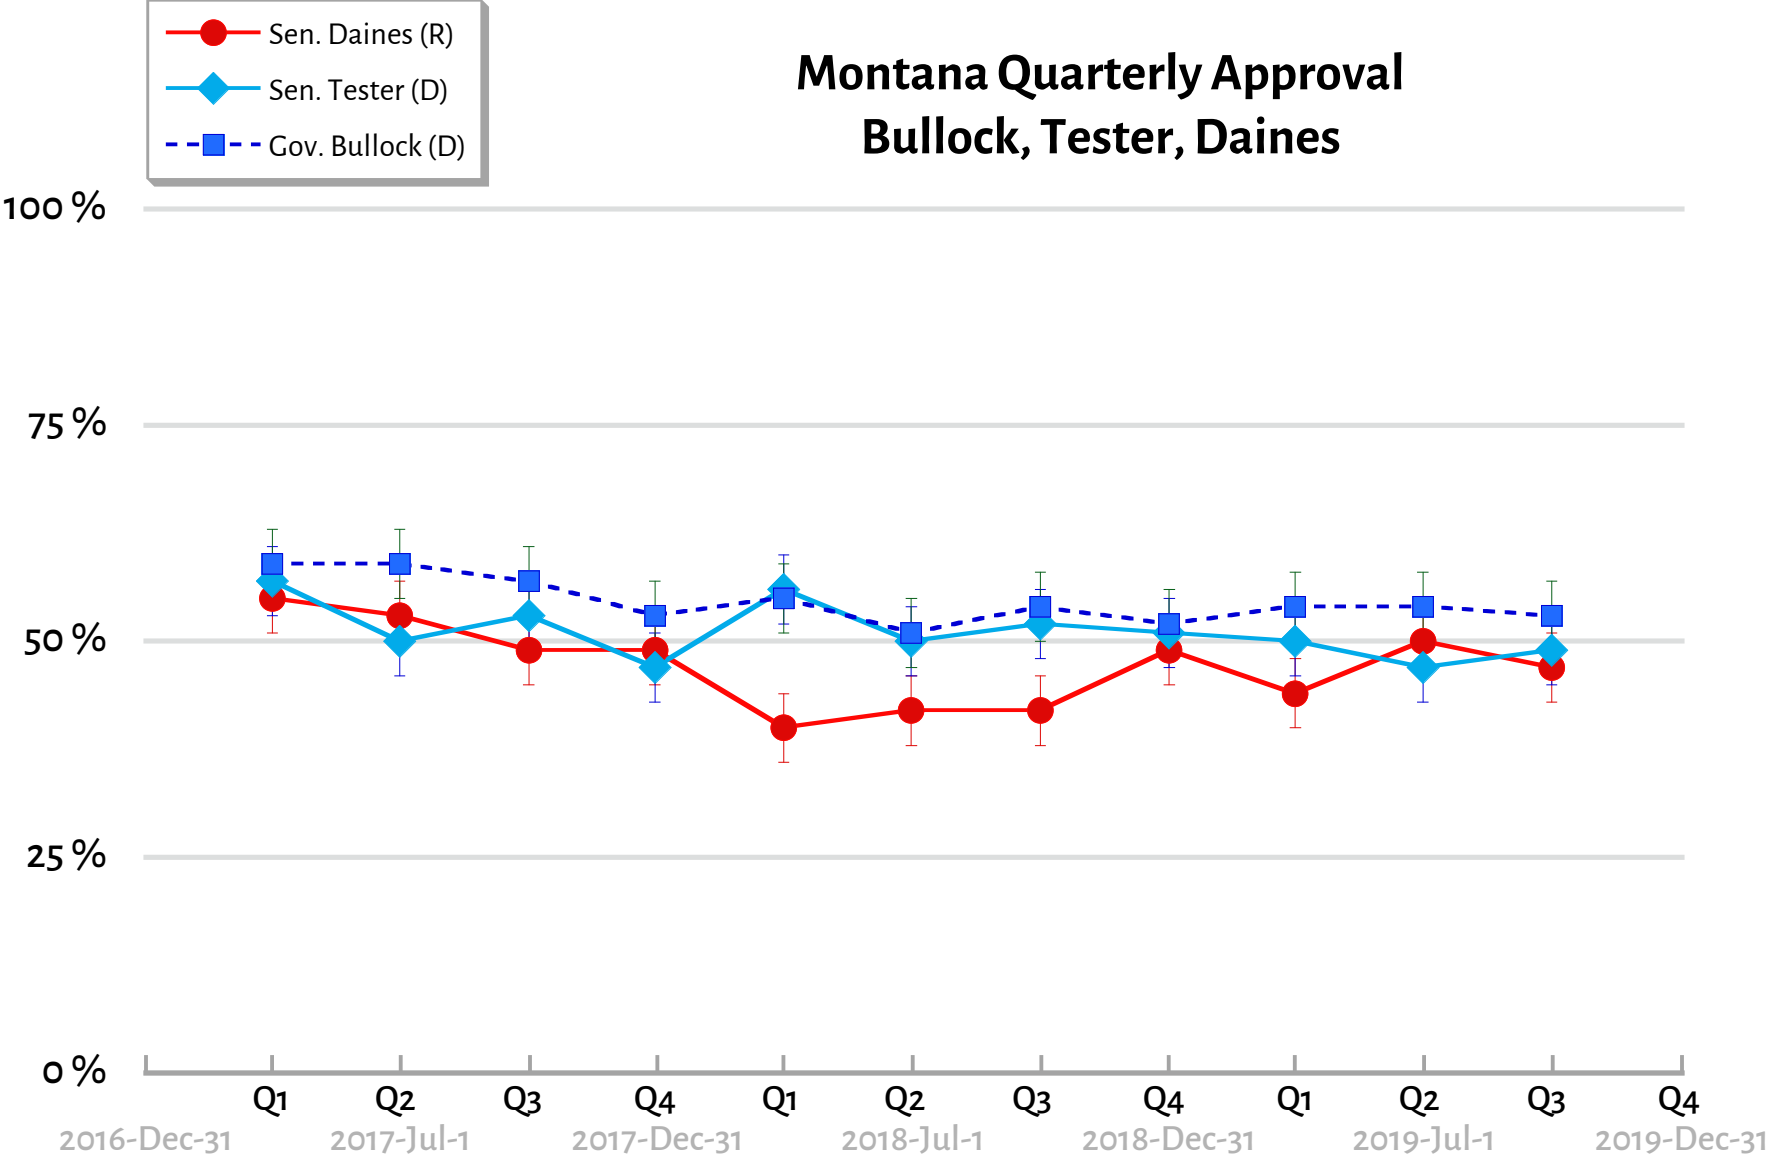

Montana Quarterly Approval Bullock, Tester, Daines

Error bars depict an MOE of 4 percent.

© James Conner, flatheadmemo.com
 morningconsult.com data
 17 October 2019