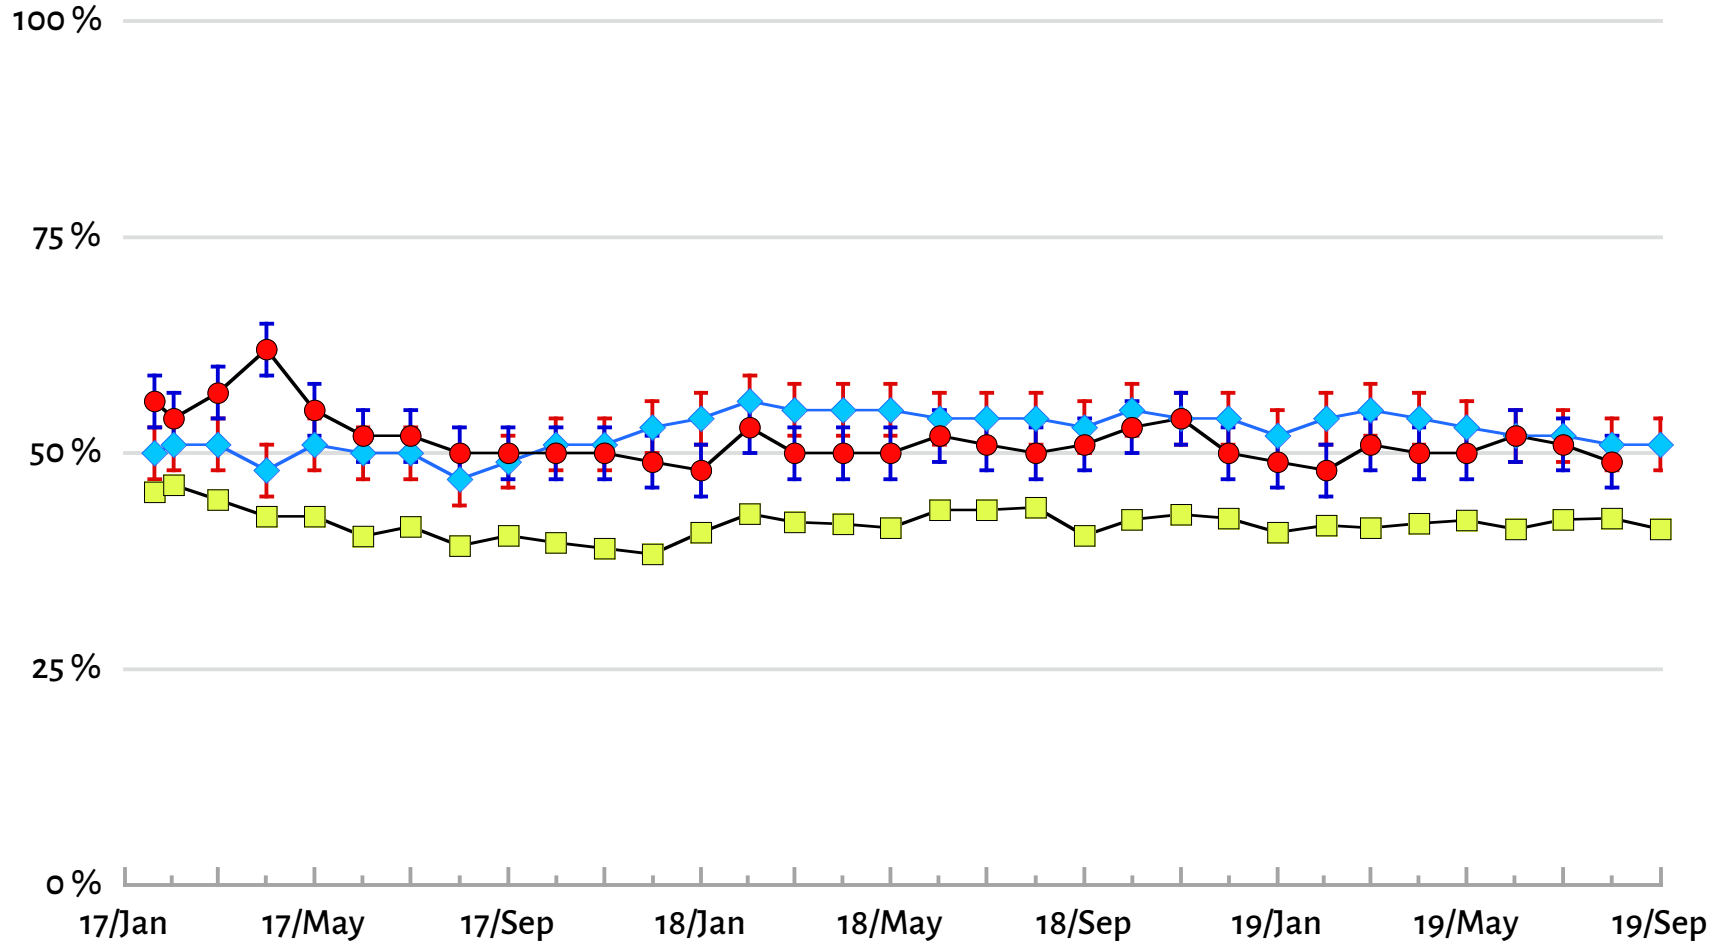

Trump Approval in Montana & USA

Error bars depict an assumed MOE of $\pm 3\%$.

© James Conner, flatheadmemo.com
Data: Morning Consult and Civiqs