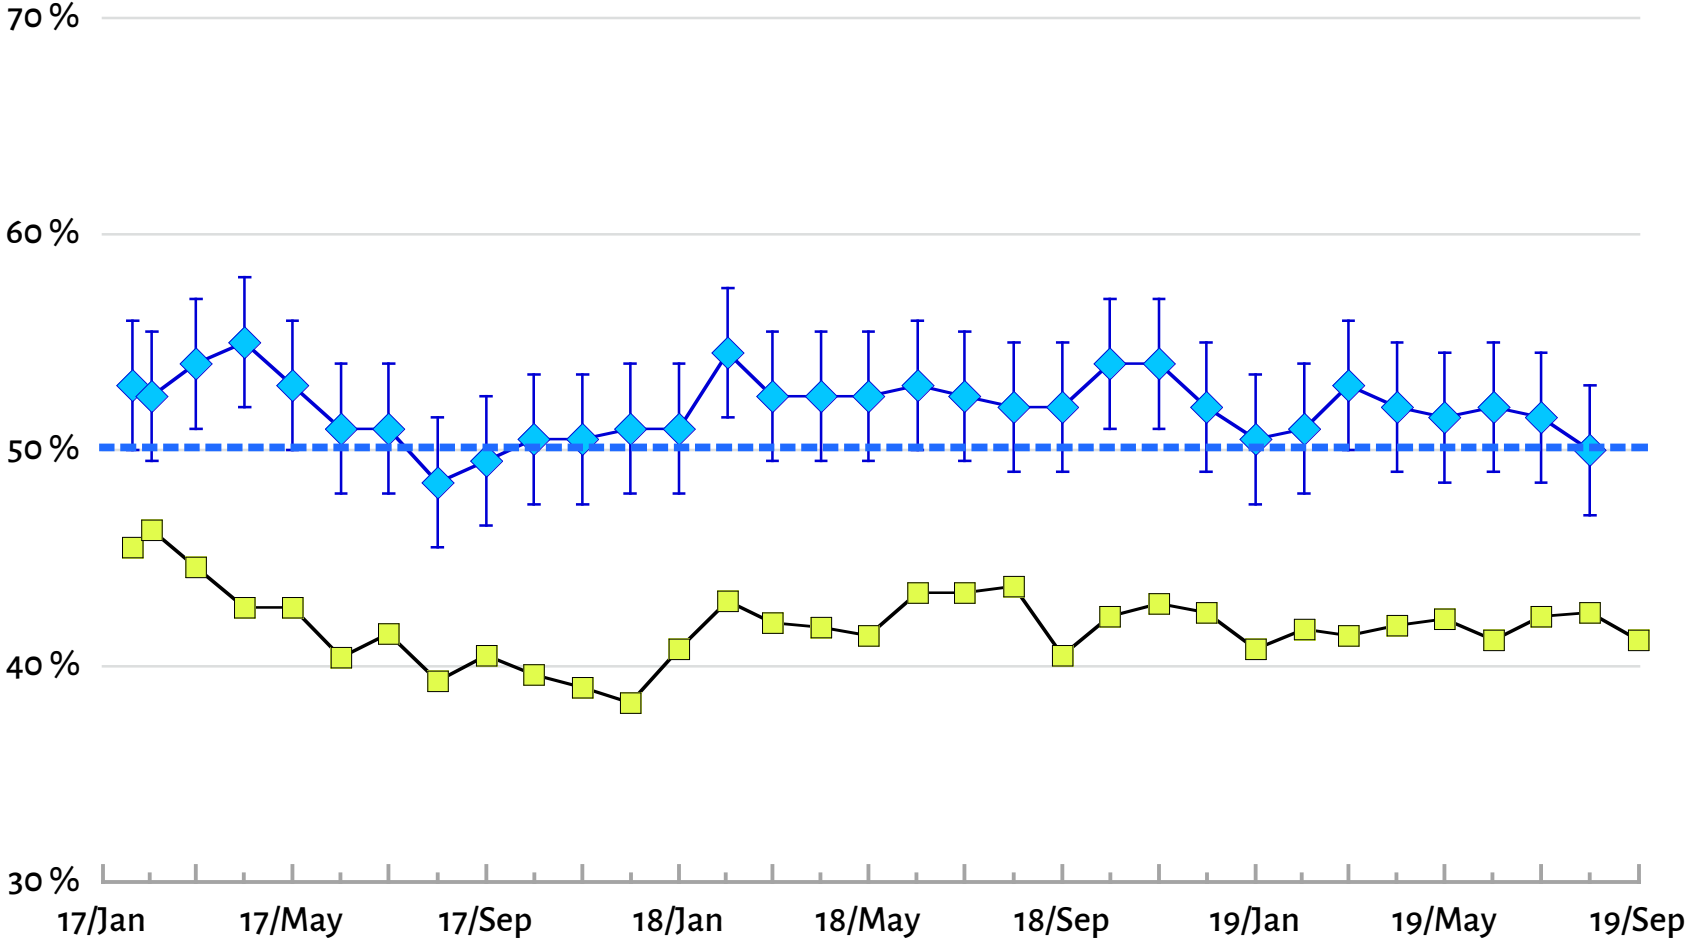

Trump Approval in Montana & USA

Error bars depict an assumed sampling MOE of $\pm 3\%$.

© James Conner, flatheadmemo.com
Data: Morning Consult and Civiqs