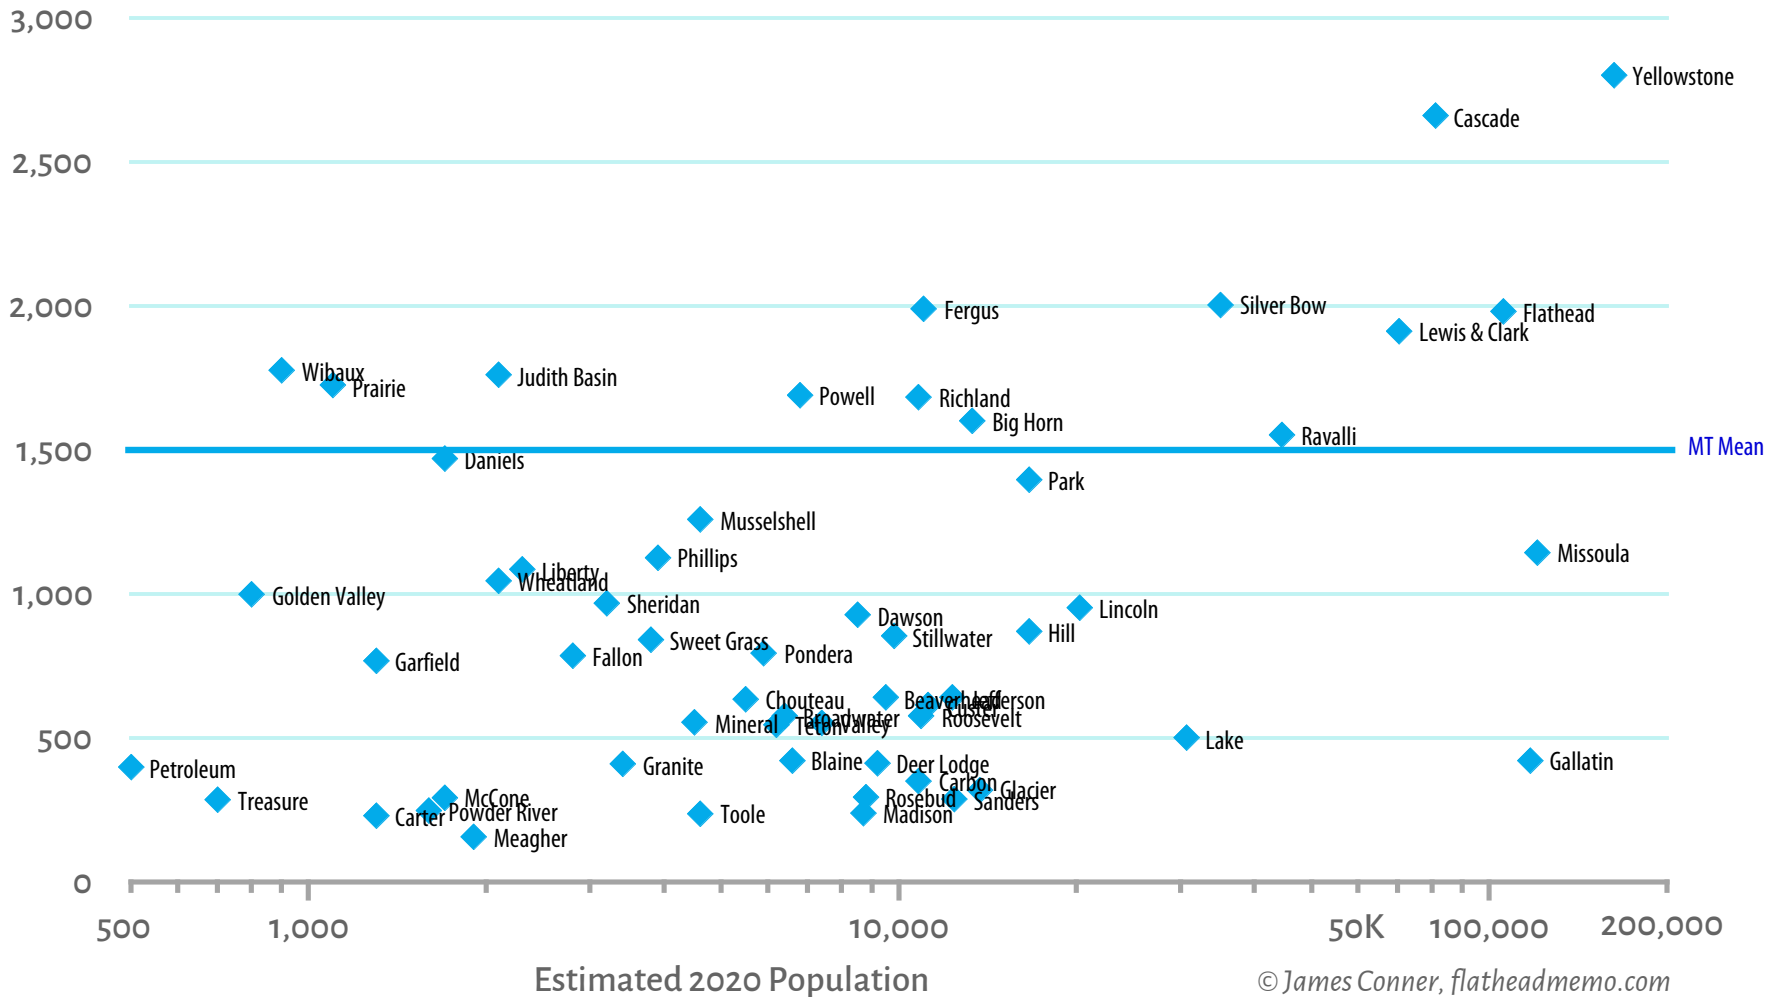

Active Covid-19 Cases Per 100K Persons Montana Counties, 30 Nov. 2020

© James Conner, flatheadmemo.com
 Data: MT DPHHS
 You may republish if you credit James Conner
 2 December 2020