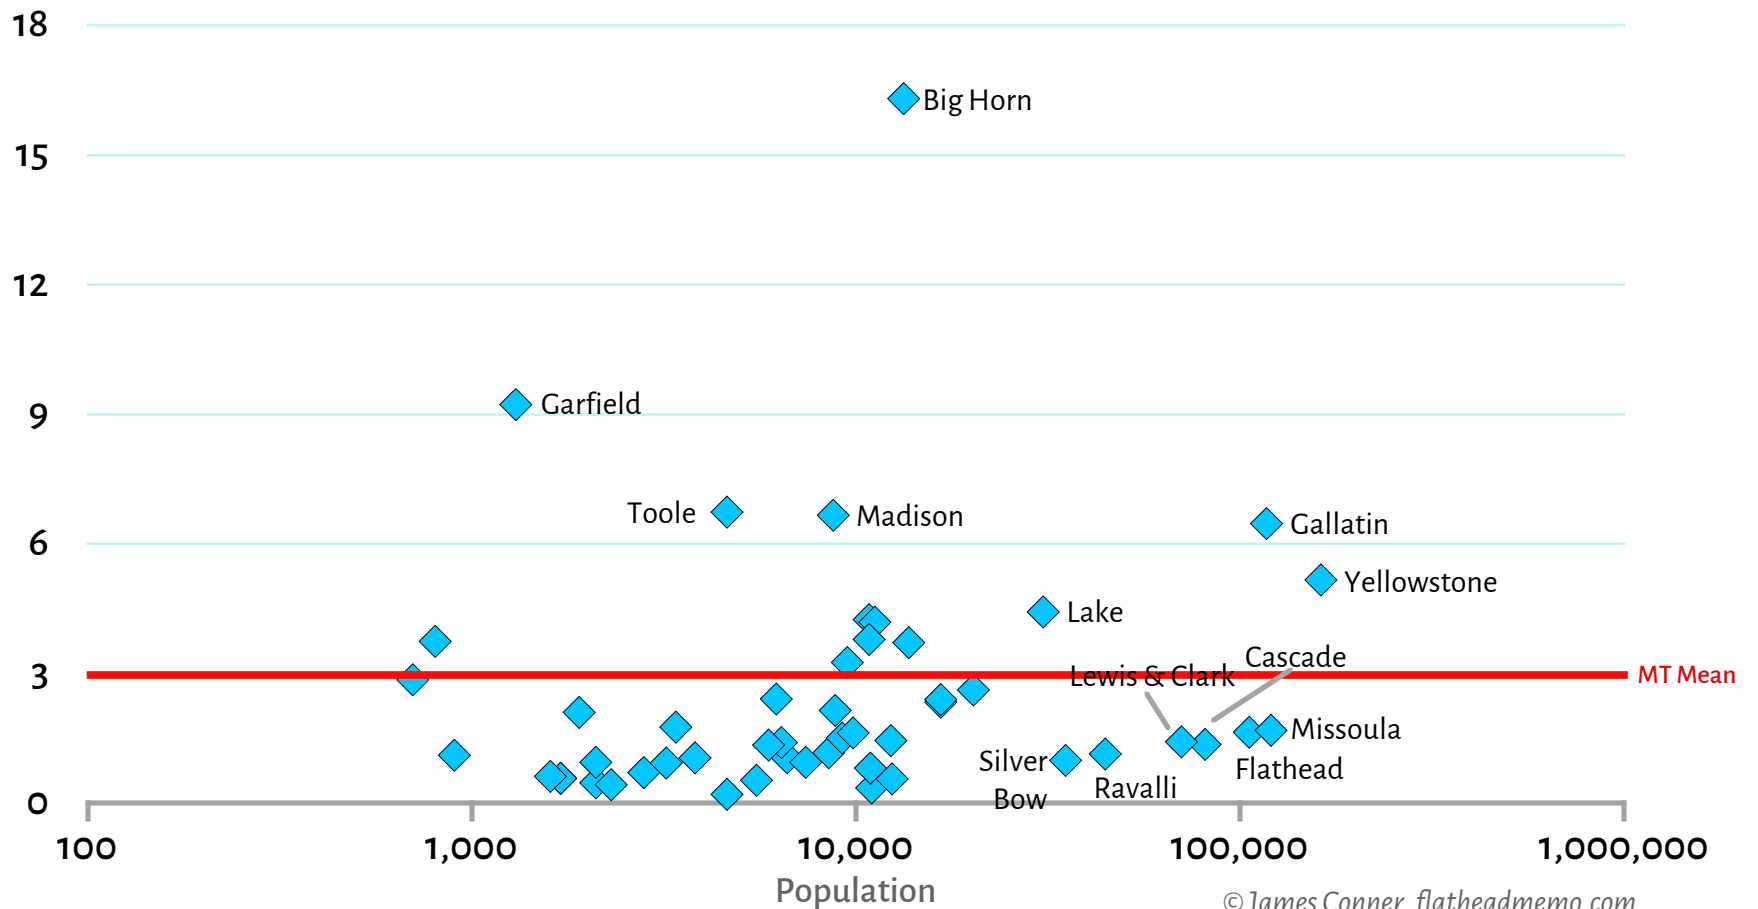

Montana Counties, Covid-19 Cases Per 1,000 Persons, 24 July 2020

© James Conner, flatheadmemo.com
25 July 2020, Data from MT DPHHS
Permission granted to republish with credit