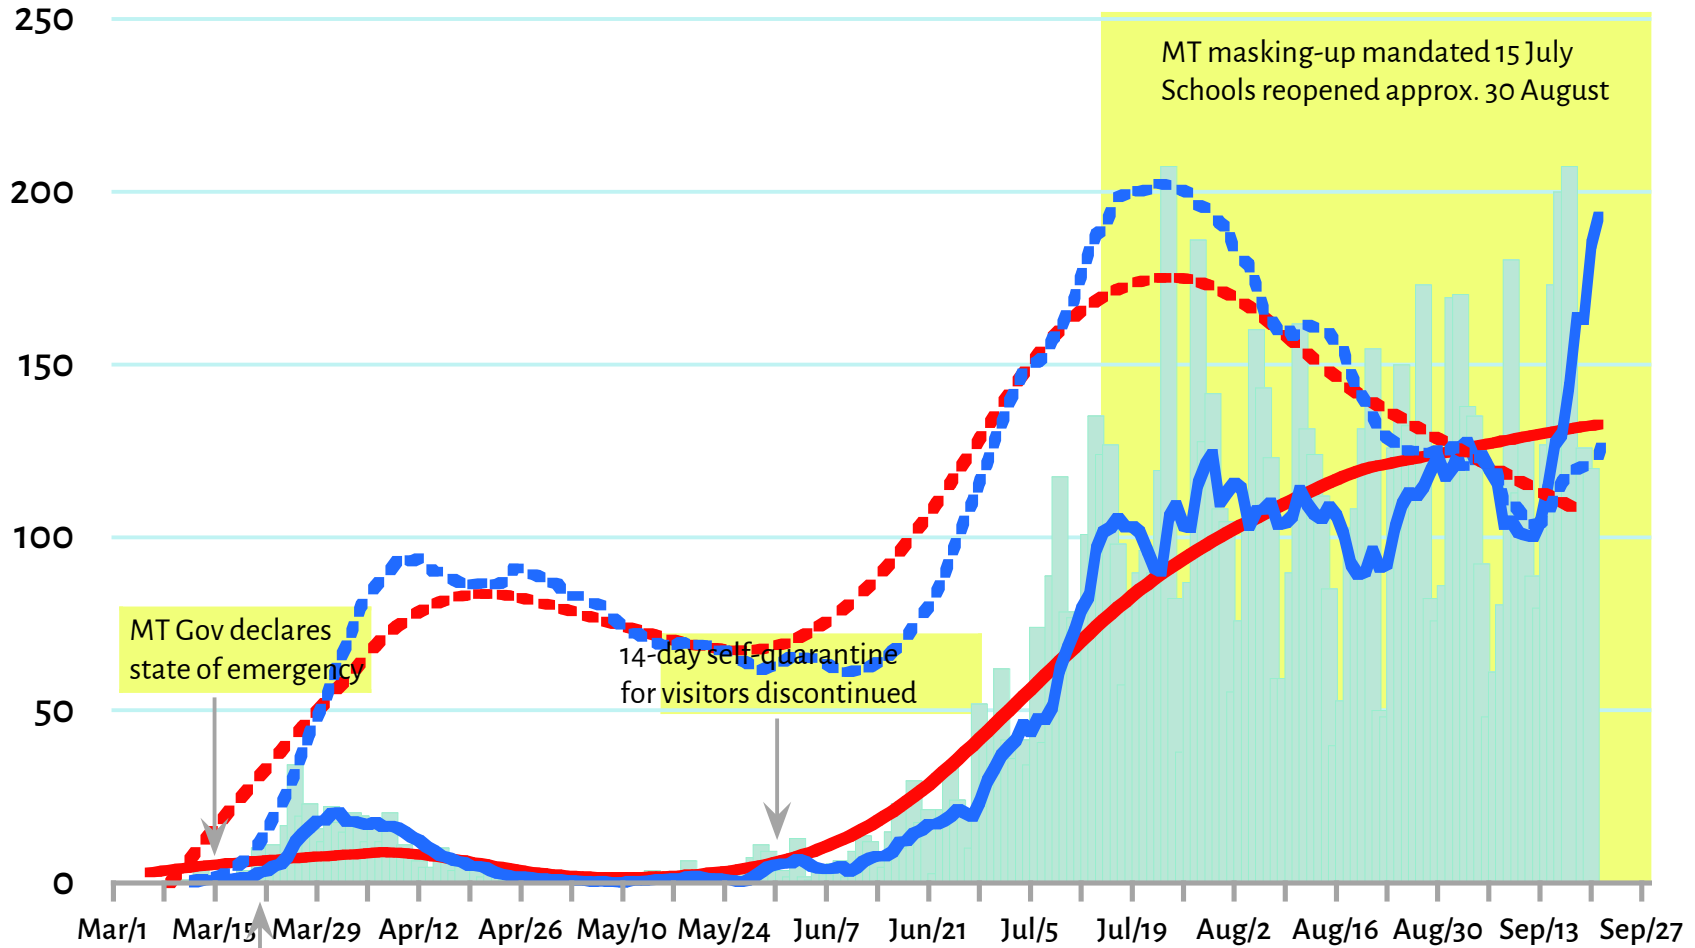

New Covid-19 Cases Per Million Persons

Mid-March:
Public schools closed
Nonessential biz closed
Stay at home directive

© James Conner, flatheadmemo.com
Data: covidtracking.com and MT DPHHS
You may publish this if you give FM credit
23 September 2020