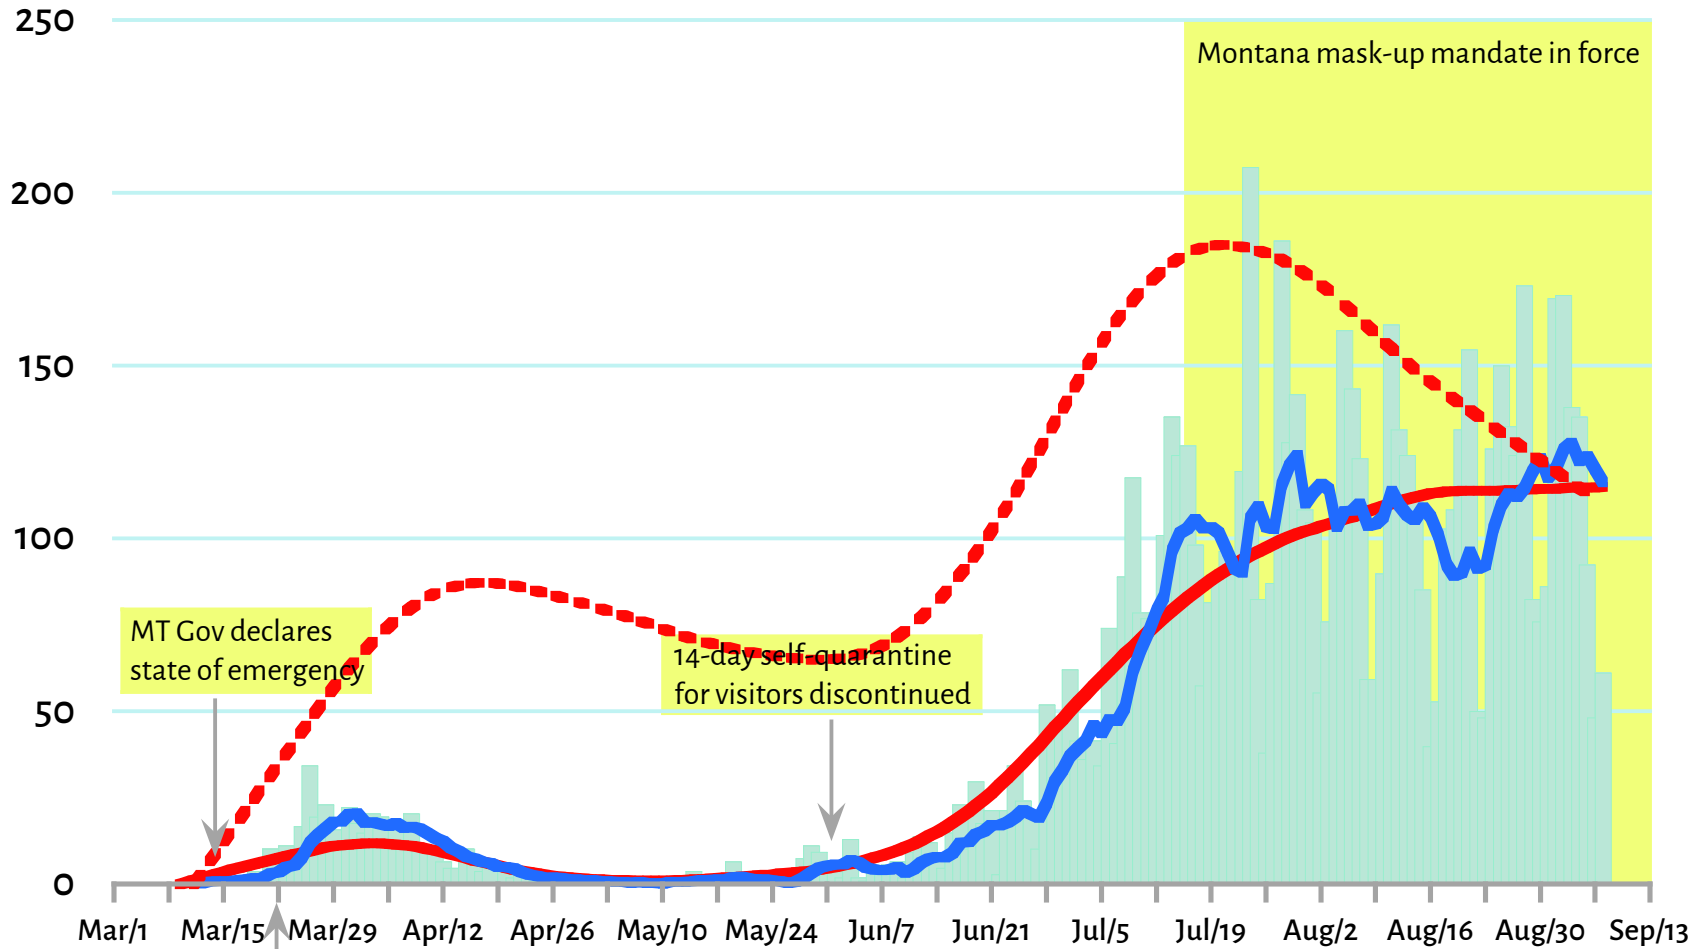

# Montana New Covid-19 Cases Per Million

■ MT new cases per 10<sup>6</sup>; red = weighted (q=.25) smoothing  
— MT 7-day rolling mean new cases per million  
- - - USA new cases per 10<sup>6</sup>, weighted (q=.25) smoothing

MT Gov declares state of emergency

14-day self-quarantine for visitors discontinued

Montana mask-up mandate in force

Mid-March:  
Public schools closed  
Nonessential biz closed  
Stay at home directive

© James Conner, flatheadmemo.com  
Data: covidtracking.com and MT DPHHS  
You may publish this if you give FM credit  
8 September 2020