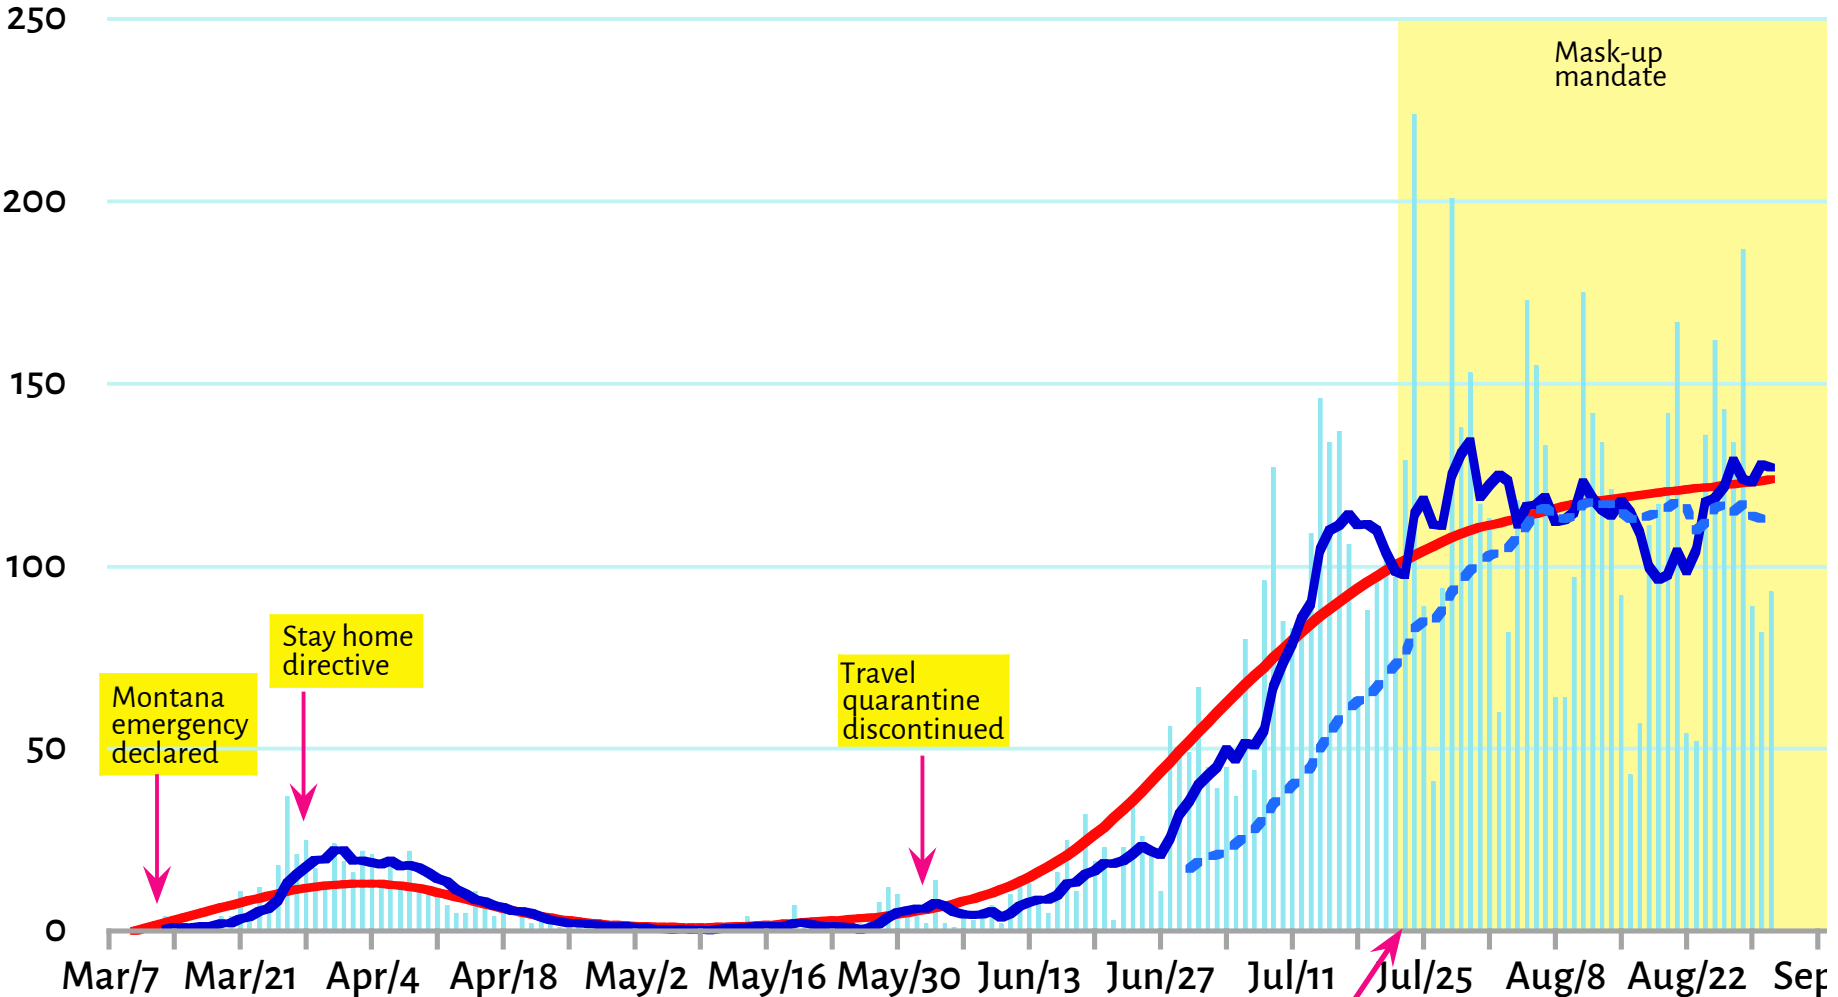

Montana Covid-19 New Cases, 6 March – 31 August 2020

■ New Cases; red = LOESS smoothing
— 7-Day Rolling Mean
- - - 30-Day Rolling Mean

Mask-up mandate

© James Conner, flatheadmemo.com
Data: covidtracking.com and MTDPHH!
You may publish this if you give FM credit
1 September 2020