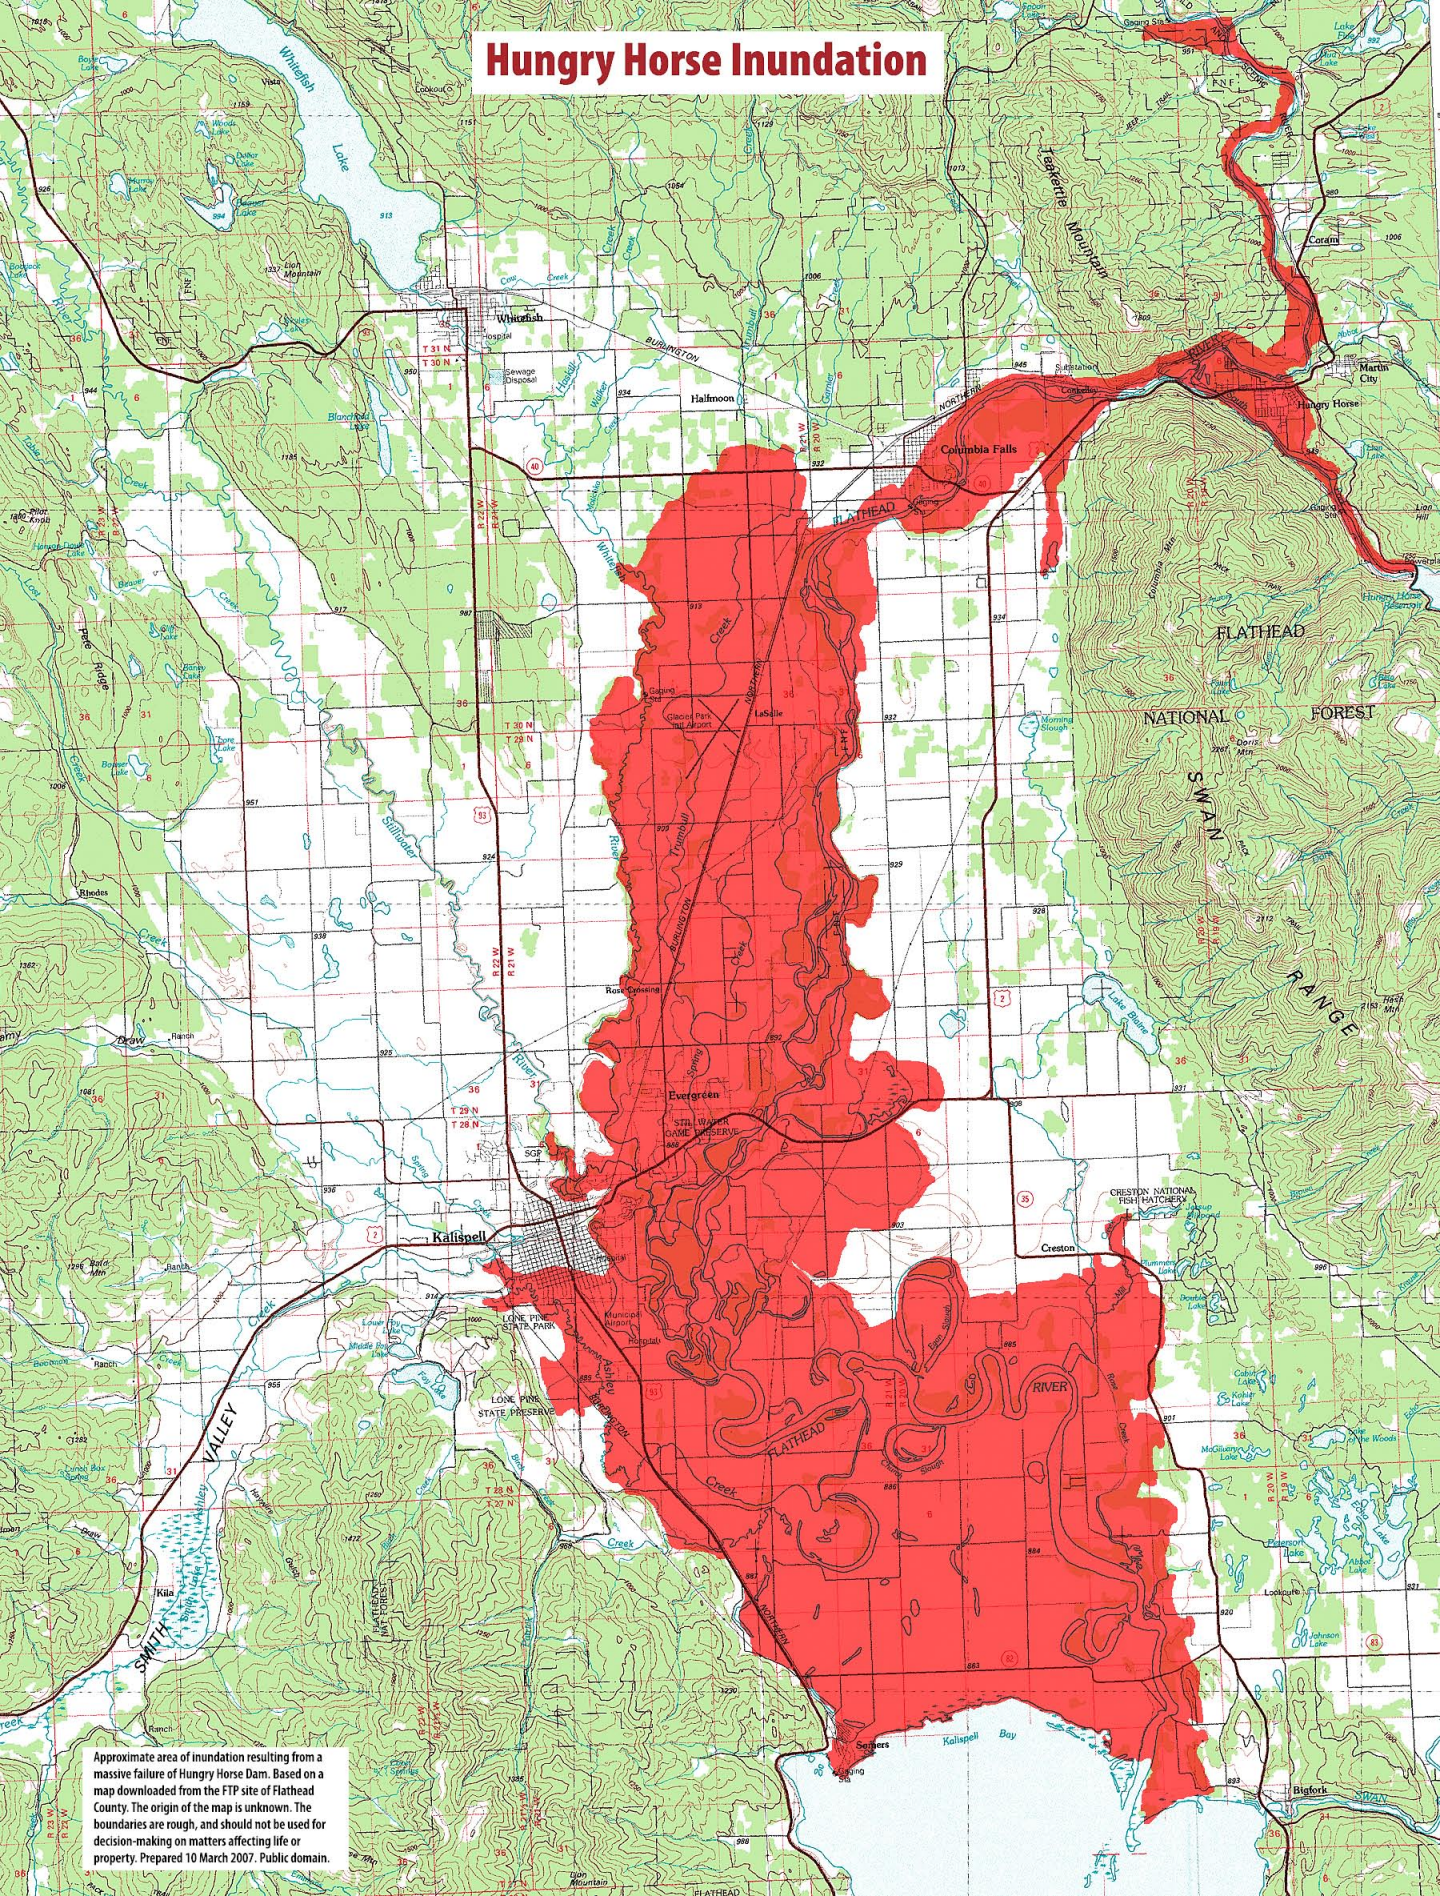

Hungry Horse Inundation